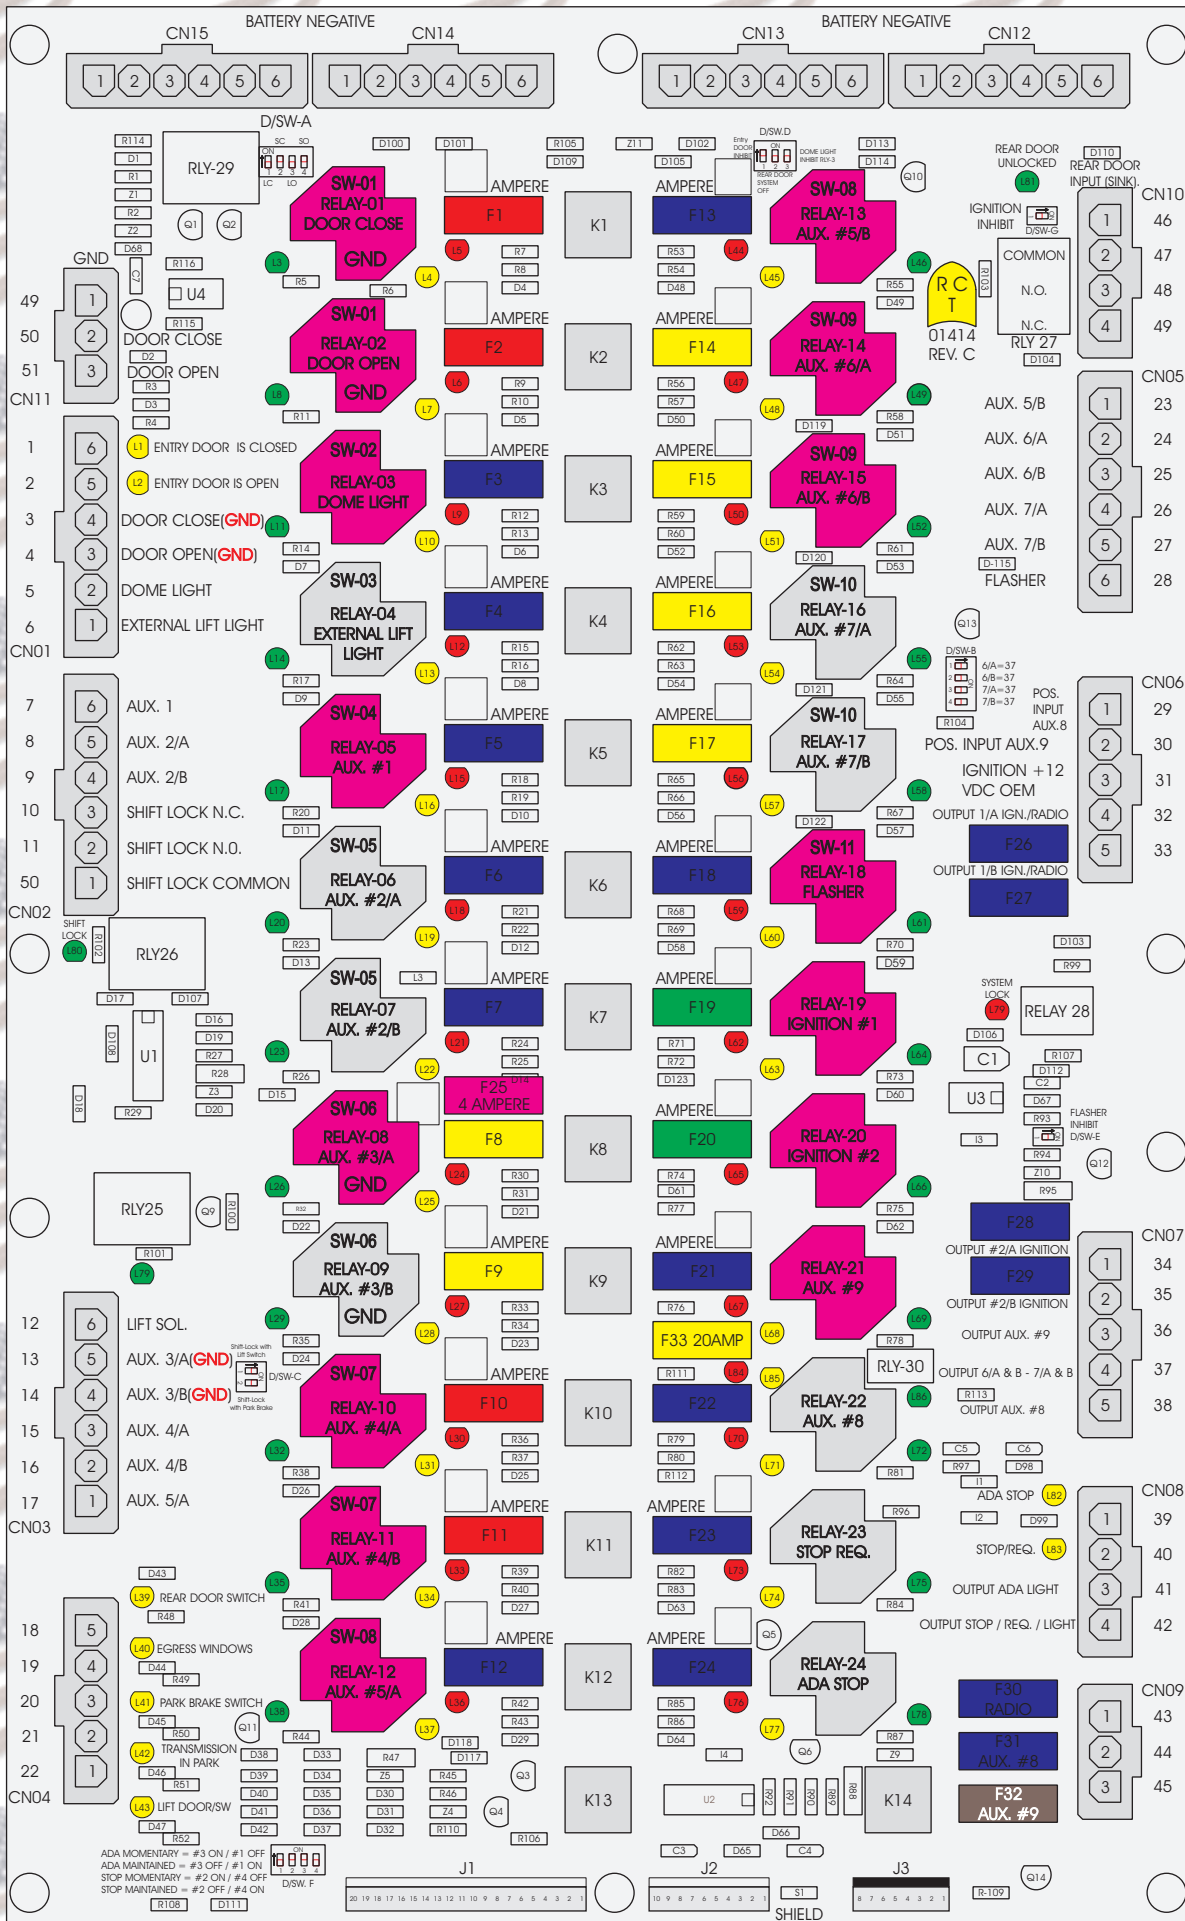

R. C. Tronics Incorporated

RCT-01414-00213

4 AMPERE

10 AMPERE

15 AMPERE

20 AMPERE

25 AMPERE

30 AMPERE

Comes With System

J1 20 19 18 17 16 15 14 13 12 11 10 9 8 7 6 5 4 3 2 1

J2 10 9 8 7 6 5 4 3 2 1

J3 S1 8 7 6 5 4 3 2 1 R-109

SHIELD