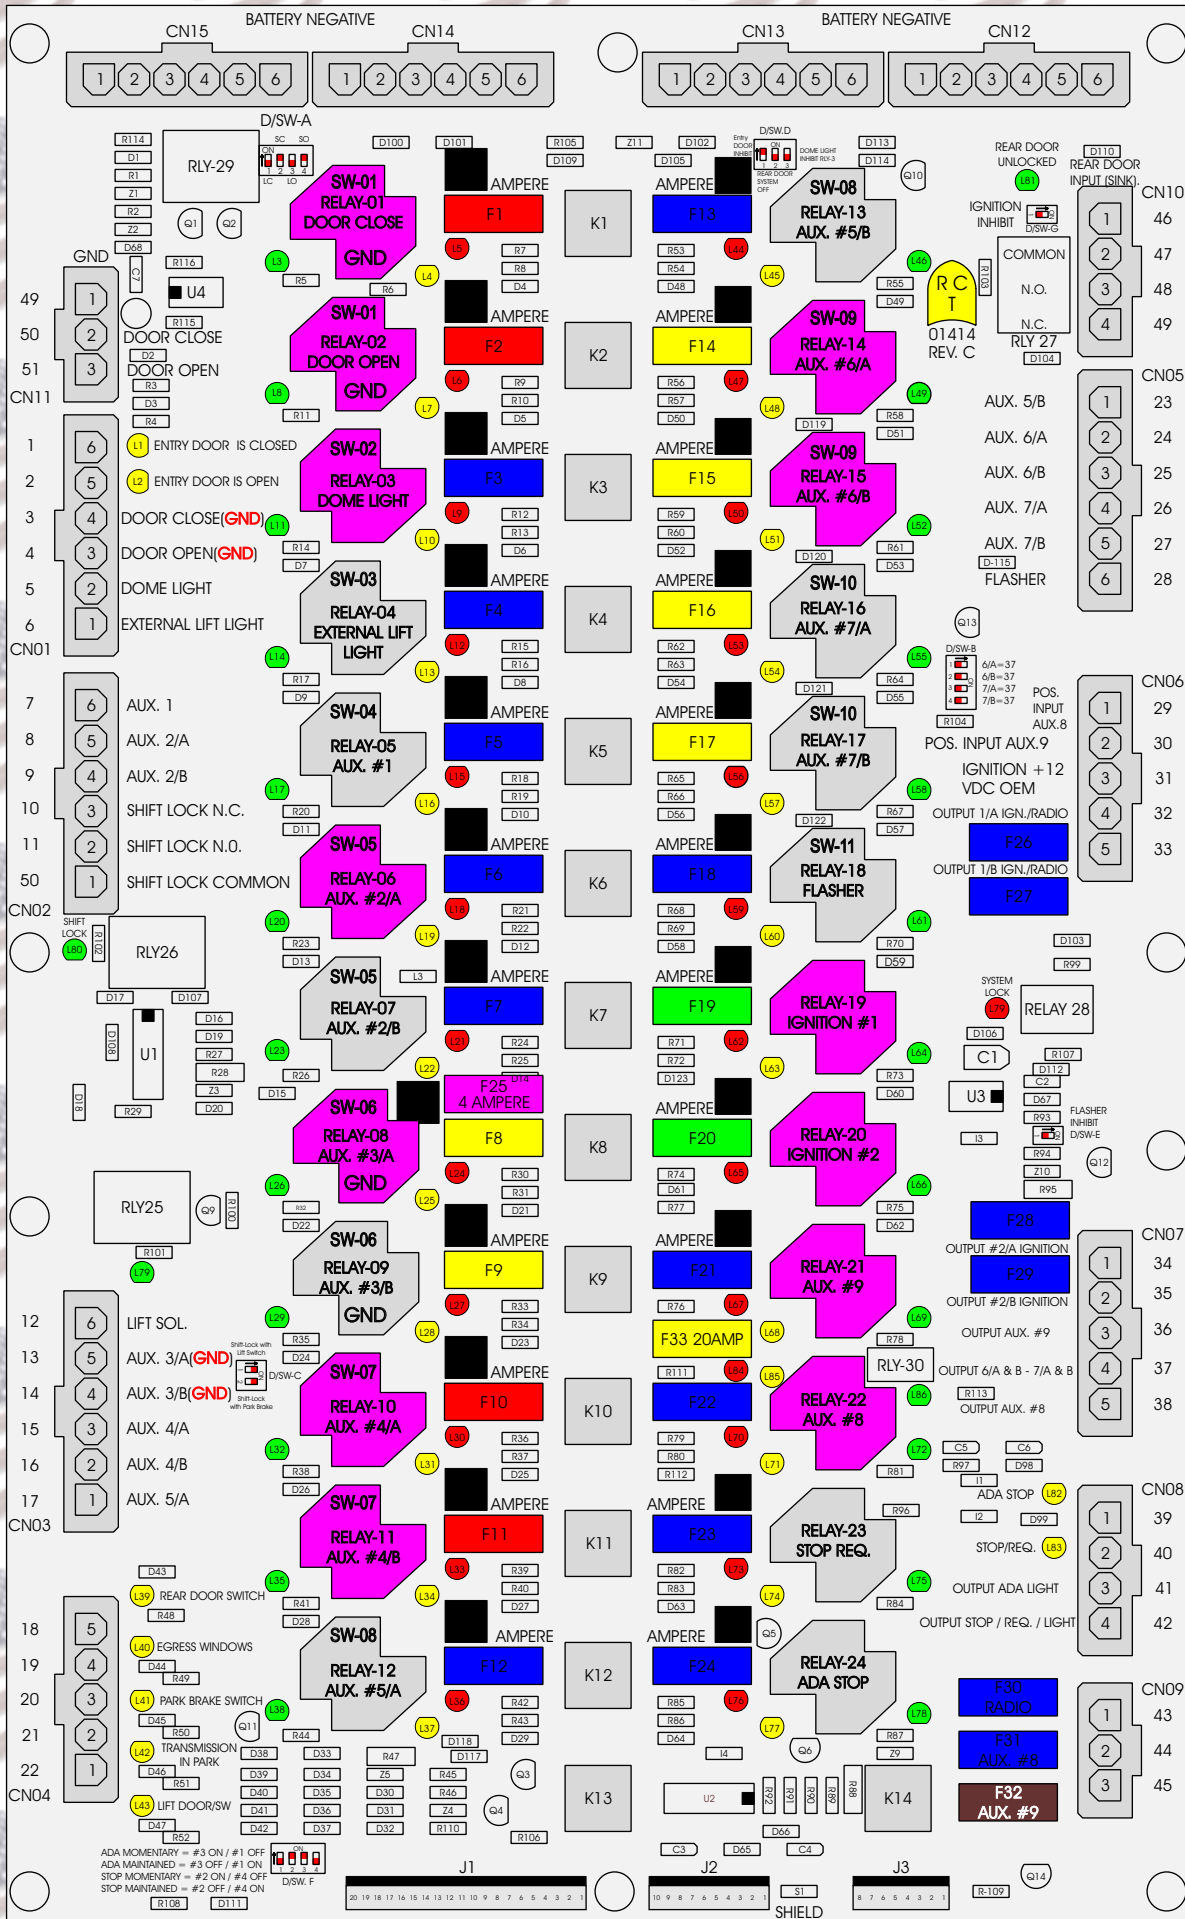

R. C. Tronics Incorporated

RCT-01414-00034

4 AMPERE

10 AMPERE

15 AMPERE

20 AMPERE

25 AMPERE

30 AMPERE

Comes With System

ADA MOMENTARY = #3 ON / #1 OFF
 ADA MAINTAINED = #3 OFF / #1 ON
 STOP MOMENTARY = #2 ON / #4 OFF
 STOP MAINTAINED = #2 OFF / #4 ON

D/SW. F

J1 20 19 18 17 16 15 14 13 12 11 10 9 8 7 6 5 4 3 2 1

J2 10 9 8 7 6 5 4 3 2 1

J3 8 7 6 5 4 3 2 1

SHIELD

R-109