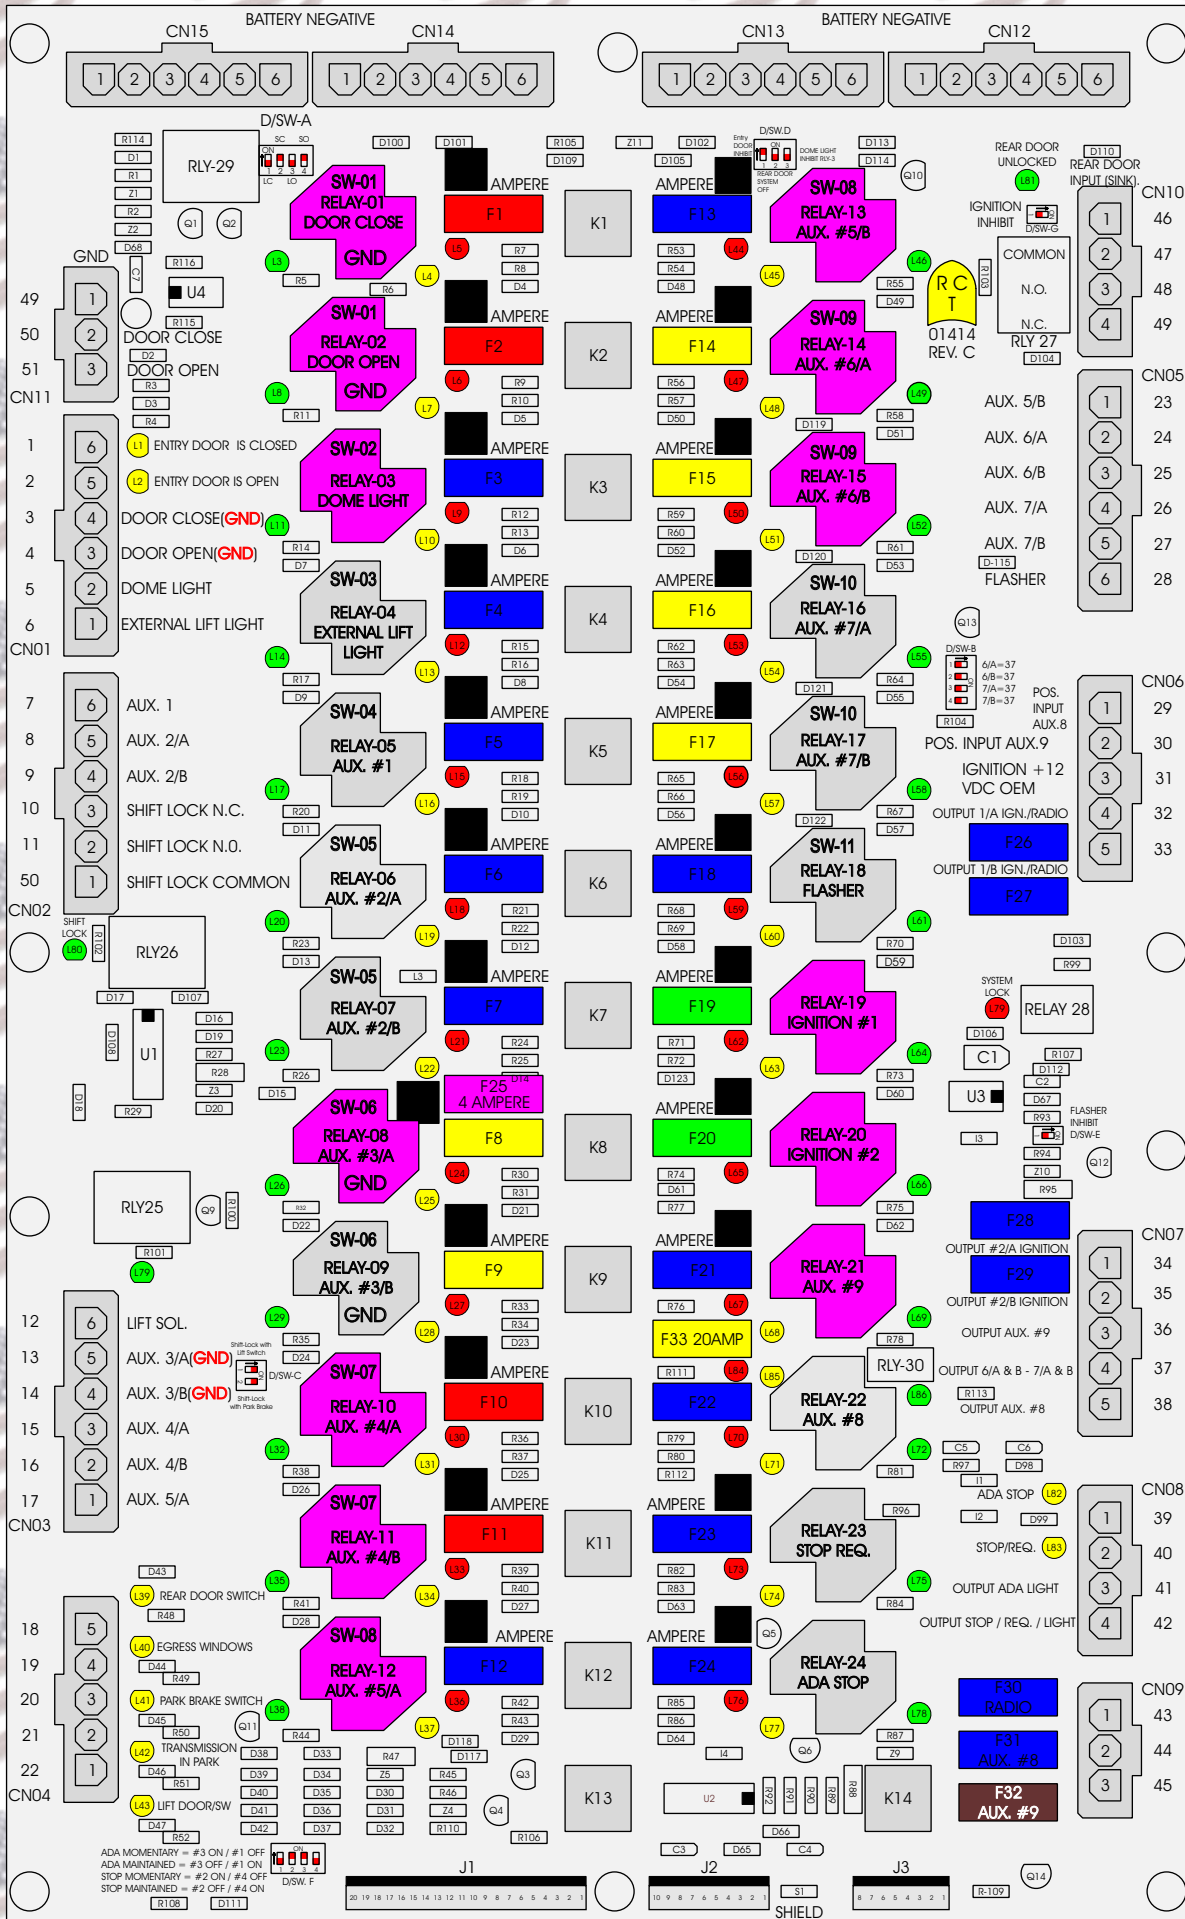

R. C. Tronics Incorporated

RCT-01414-00076

4 AMPERE

10 AMPERE

15 AMPERE

20 AMPERE

25 AMPERE

30 AMPERE

Comes With System

D/SW. F

20 19 18 17 16 15 14 13 12 11 10 9 8 7 6 5 4 3 2 1

10 9 8 7 6 5 4 3 2 1

8 7 6 5 4 3 2 1

SHIELD