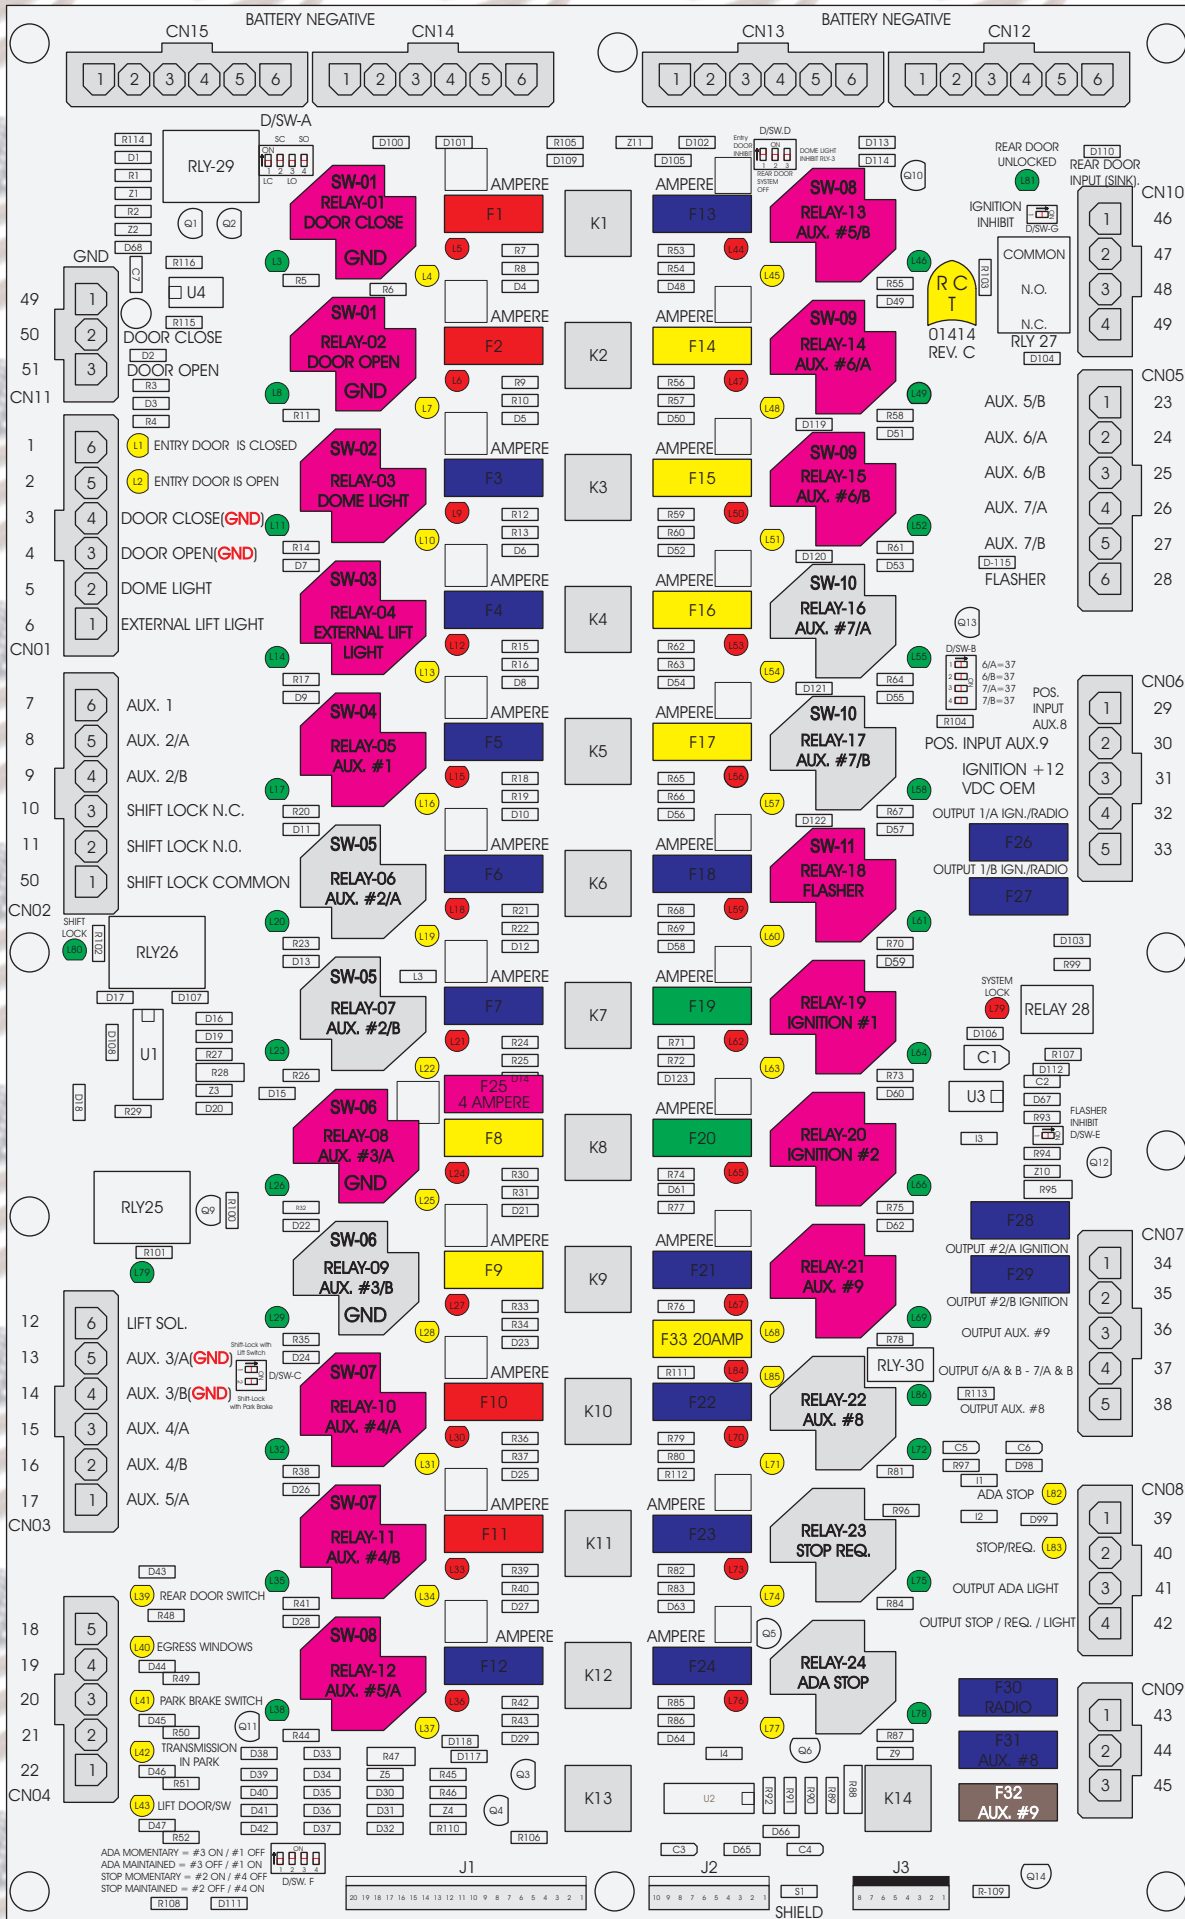

R. C. Tronics Incorporated

RCT-01414-00182

4 AMPERE

10 AMPERE

15 AMPERE

20 AMPERE

25 AMPERE

30 AMPERE

Comes With System