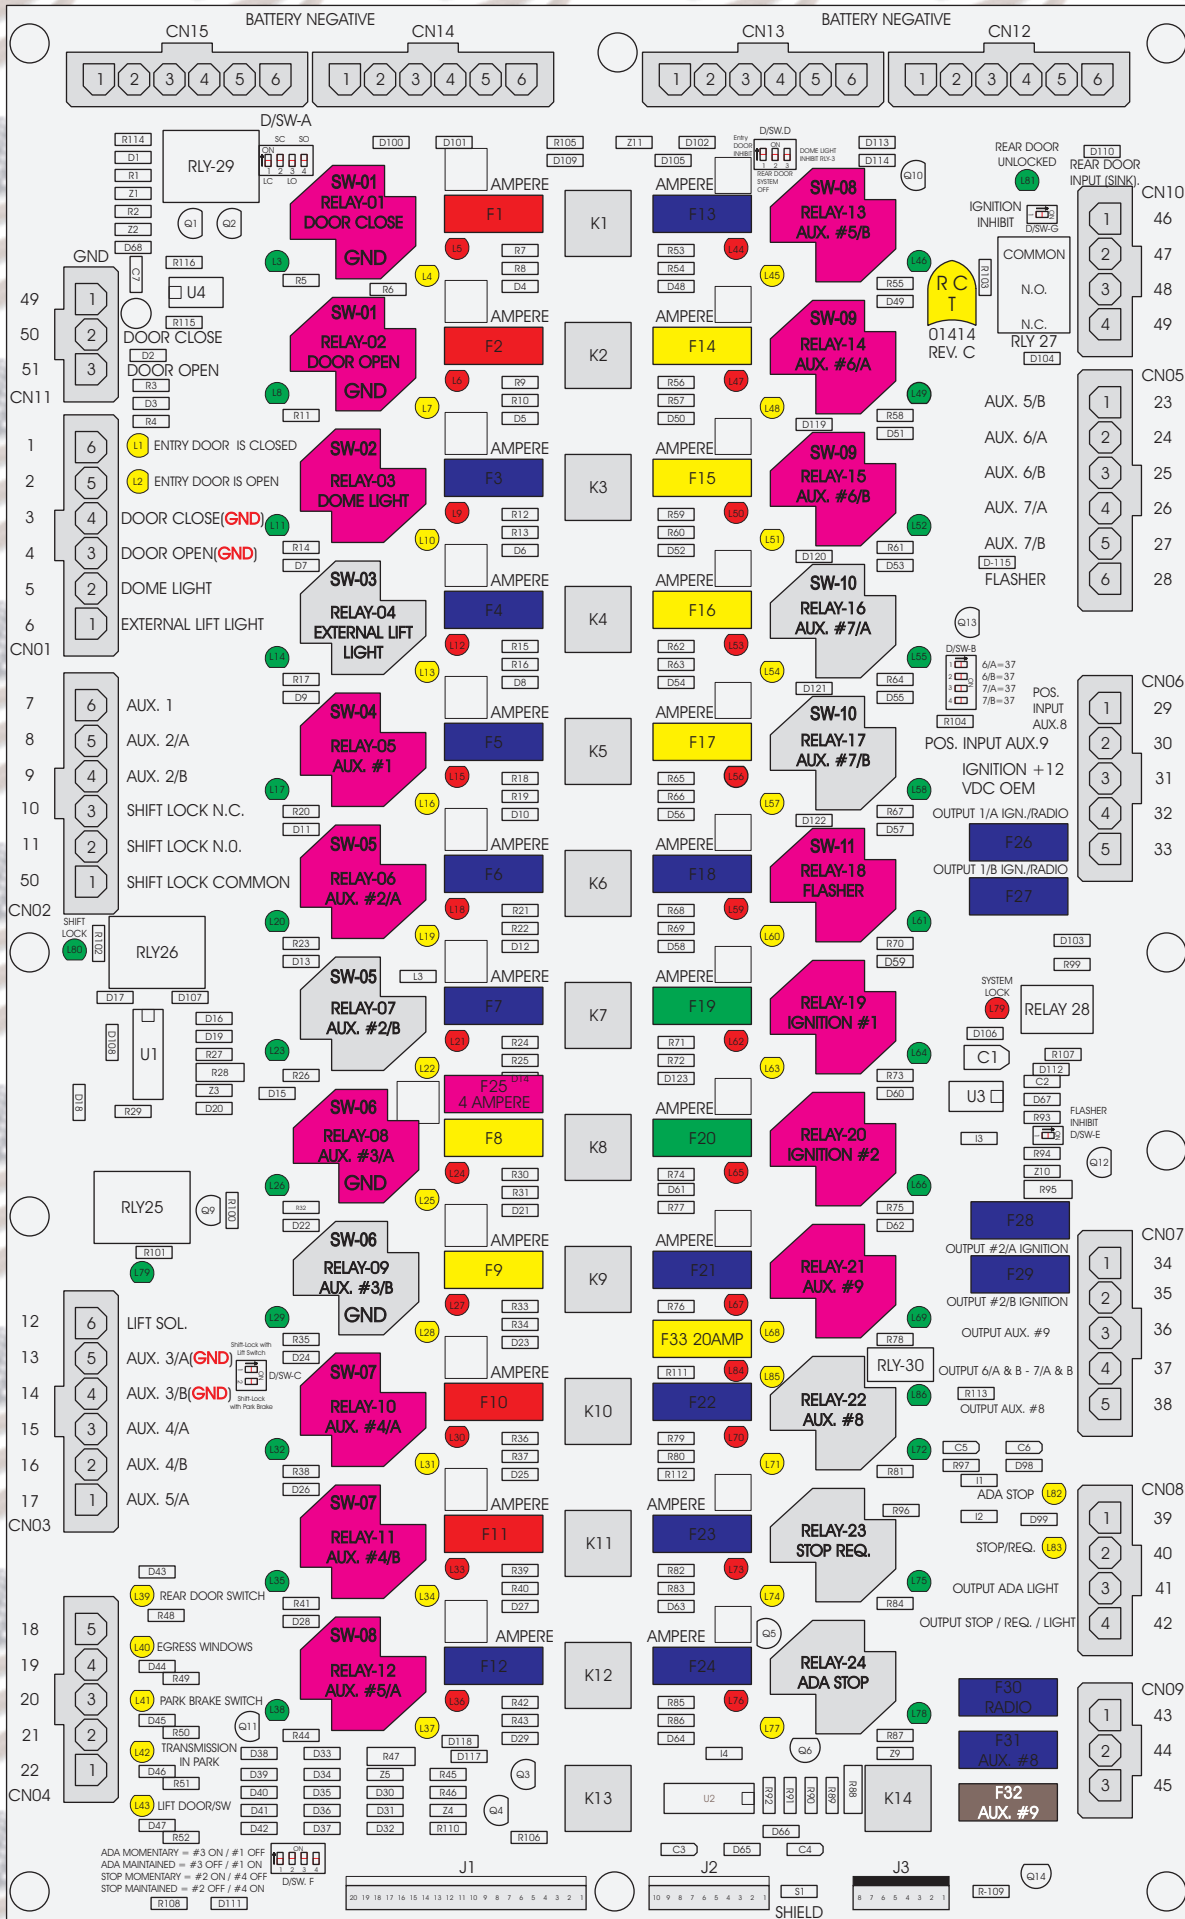

R. C. Tronics Incorporated

RCT-01414-00183

4 AMPERE

10 AMPERE

15 AMPERE

20 AMPERE

25 AMPERE

30 AMPERE

Comes With System

ADA MOMENTARY = #3 ON / #1 OFF
 ADA MAINTAINED = #3 OFF / #1 ON
 STOP MOMENTARY = #2 ON / #4 OFF
 STOP MAINTAINED = #2 OFF / #4 ON

20 19 18 17 16 15 14 13 12 11 10 9 8 7 6 5 4 3 2 1

10 9 8 7 6 5 4 3 2 1

8 7 6 5 4 3 2 1

SHIELD