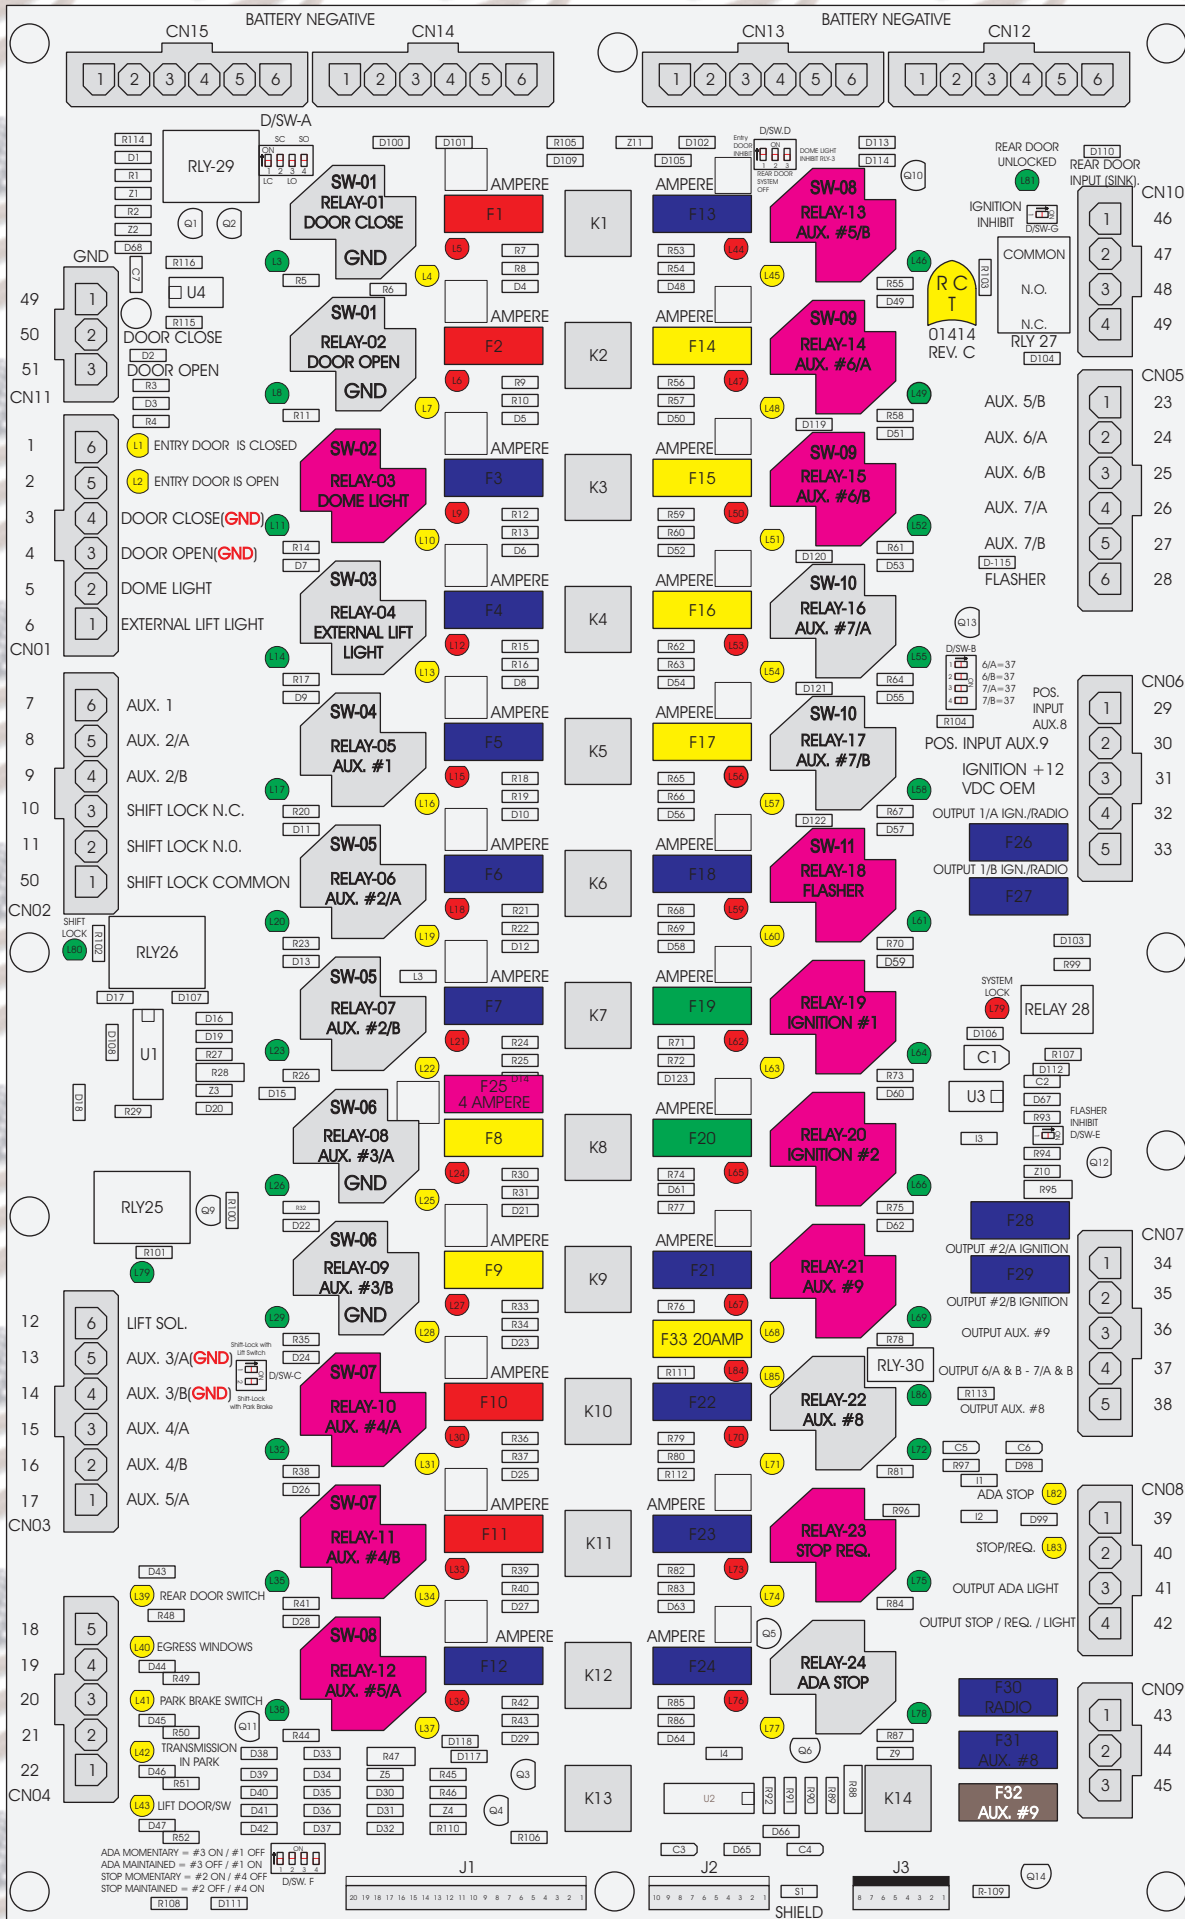

R. C. Tronics Incorporated

RCT-01414-00184

4 AMPERE

10 AMPERE

15 AMPERE

20 AMPERE

25 AMPERE

30 AMPERE

Comes With System

ADA MOMENTARY = #3 ON / #1 OFF
 ADA MAINTAINED = #3 OFF / #1 ON
 STOP MOMENTARY = #2 ON / #4 OFF
 STOP MAINTAINED = #2 OFF / #4 ON

J1 20 19 18 17 16 15 14 13 12 11 10 9 8 7 6 5 4 3 2 1

J2 10 9 8 7 6 5 4 3 2 1

J3 8 7 6 5 4 3 2 1

SHIELD