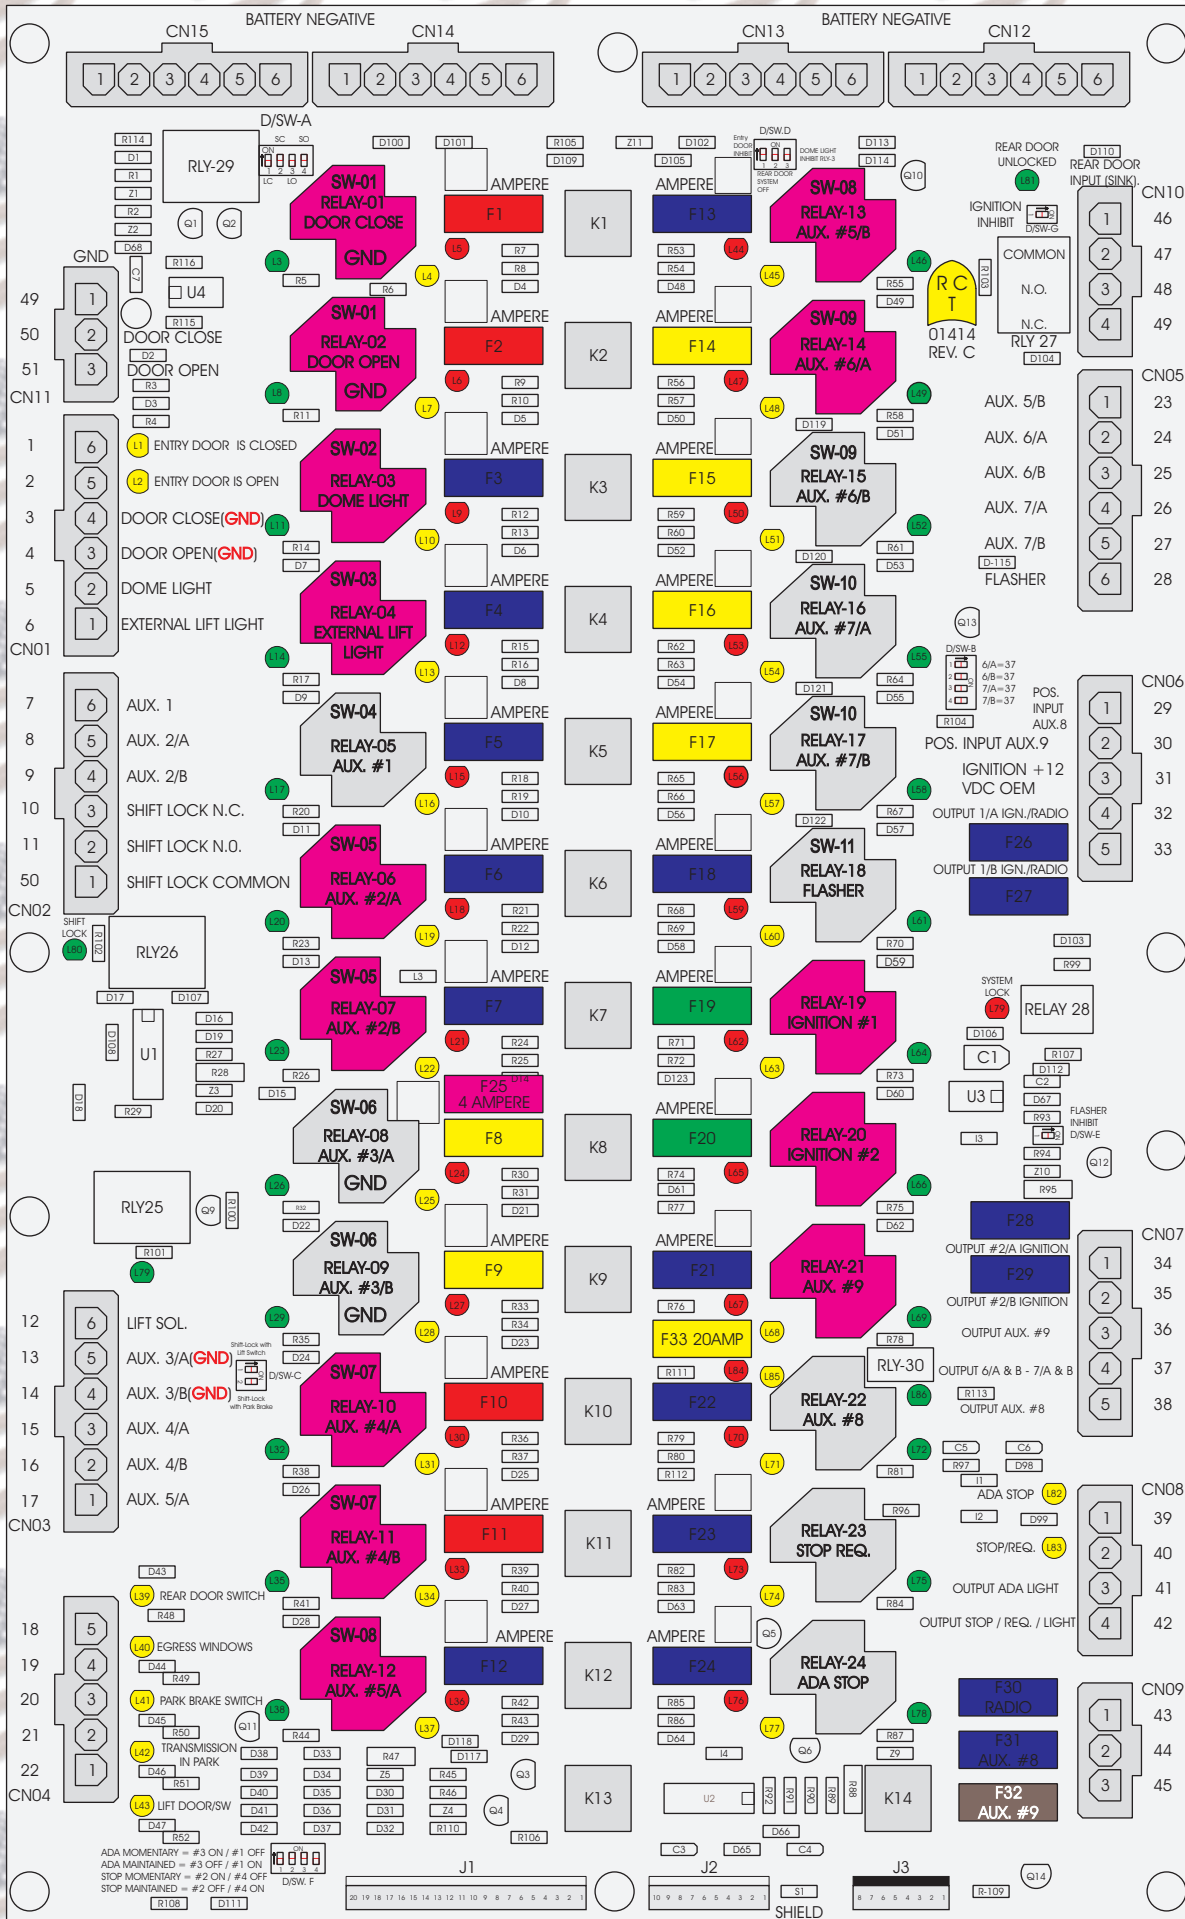

R. C. Tronics Incorporated

RCT-01414-00186

ADA MOMENTARY = #3 ON / #1 OFF
 ADA MAINTAINED = #3 OFF / #1 ON
 STOP MOMENTARY = #2 ON / #4 OFF
 STOP MAINTAINED = #2 OFF / #4 ON