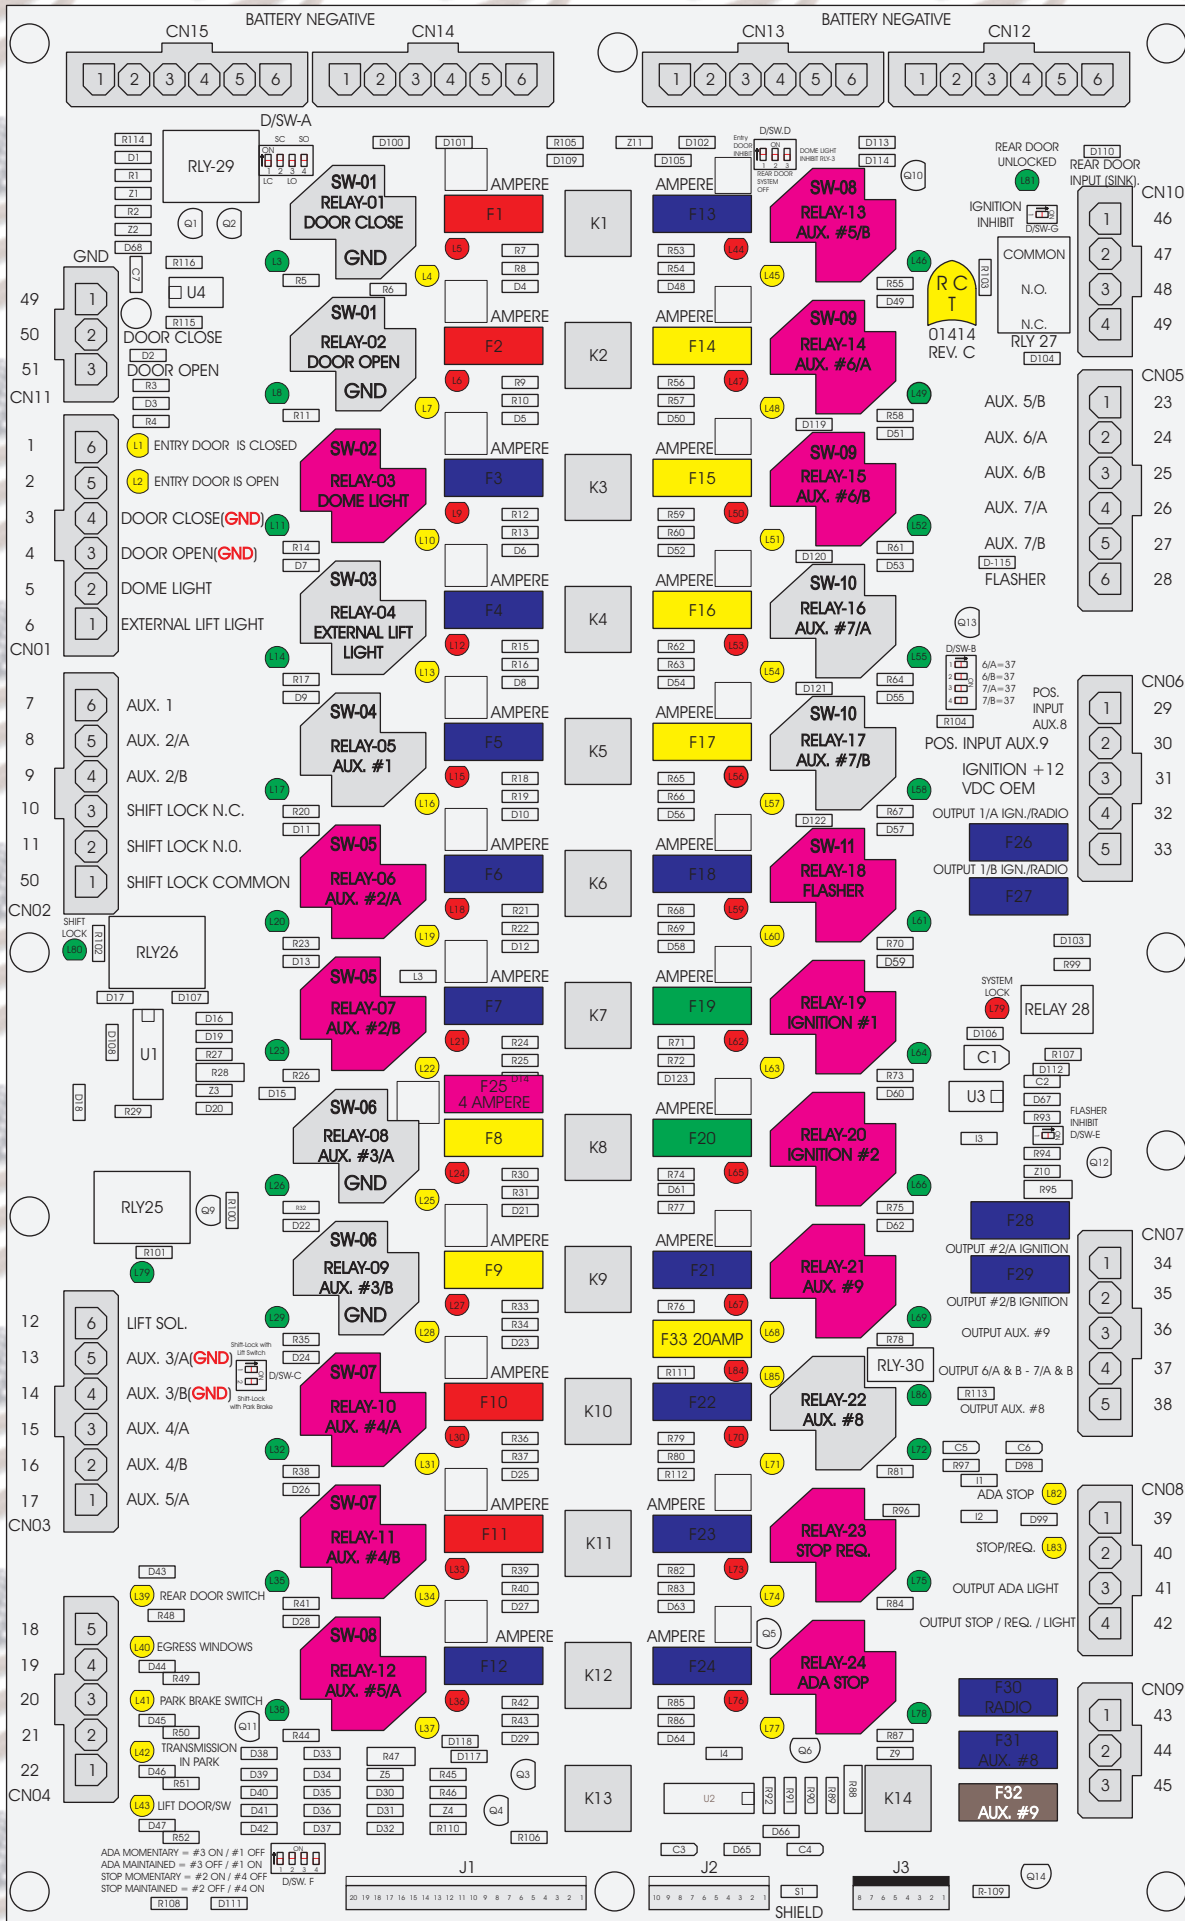

R. C. Tronics Incorporated

RCT-01414-00187

4 AMPERE

10 AMPERE

15 AMPERE

20 AMPERE

25 AMPERE

30 AMPERE

Comes With System

ADA MOMENTARY = #3 ON / #1 OFF
 ADA MAINTAINED = #3 OFF / #1 ON
 STOP MOMENTARY = #2 ON / #4 OFF
 STOP MAINTAINED = #2 OFF / #4 ON

J1 20 19 18 17 16 15 14 13 12 11 10 9 8 7 6 5 4 3 2 1

J2 10 9 8 7 6 5 4 3 2 1

J3 8 7 6 5 4 3 2 1

SHIELD