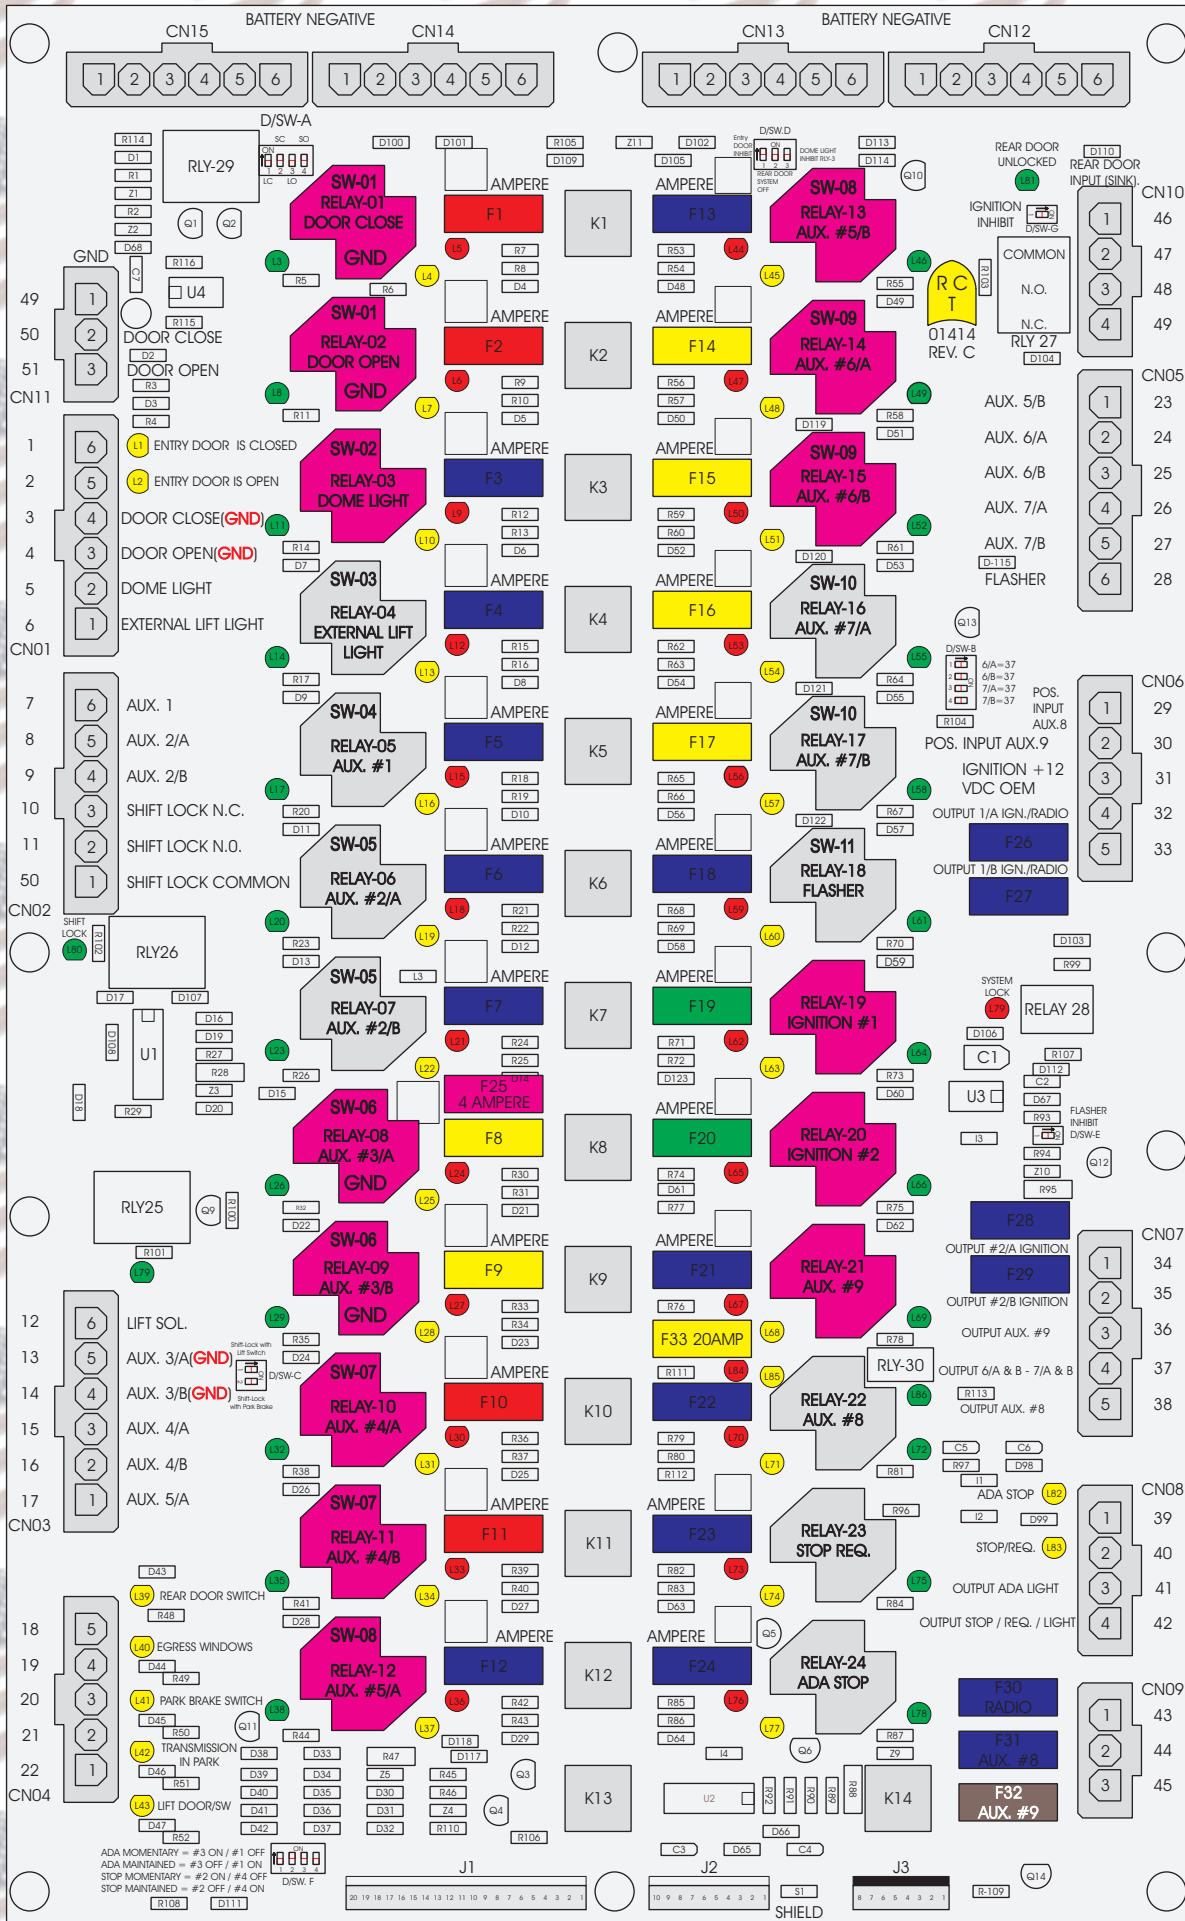

R. C. Tronics Incorporated

RCT-01414-00189

4 AMPERE

10 AMPERE

15 AMPERE

20 AMPERE

25 AMPERE

30 AMPERE

Comes With System

ADA MOMENTARY = #3 ON / #1 OFF
 ADA MAINTAINED = #3 OFF / #1 ON
 STOP MOMENTARY = #2 ON / #4 OFF
 STOP MAINTAINED = #2 OFF / #4 ON