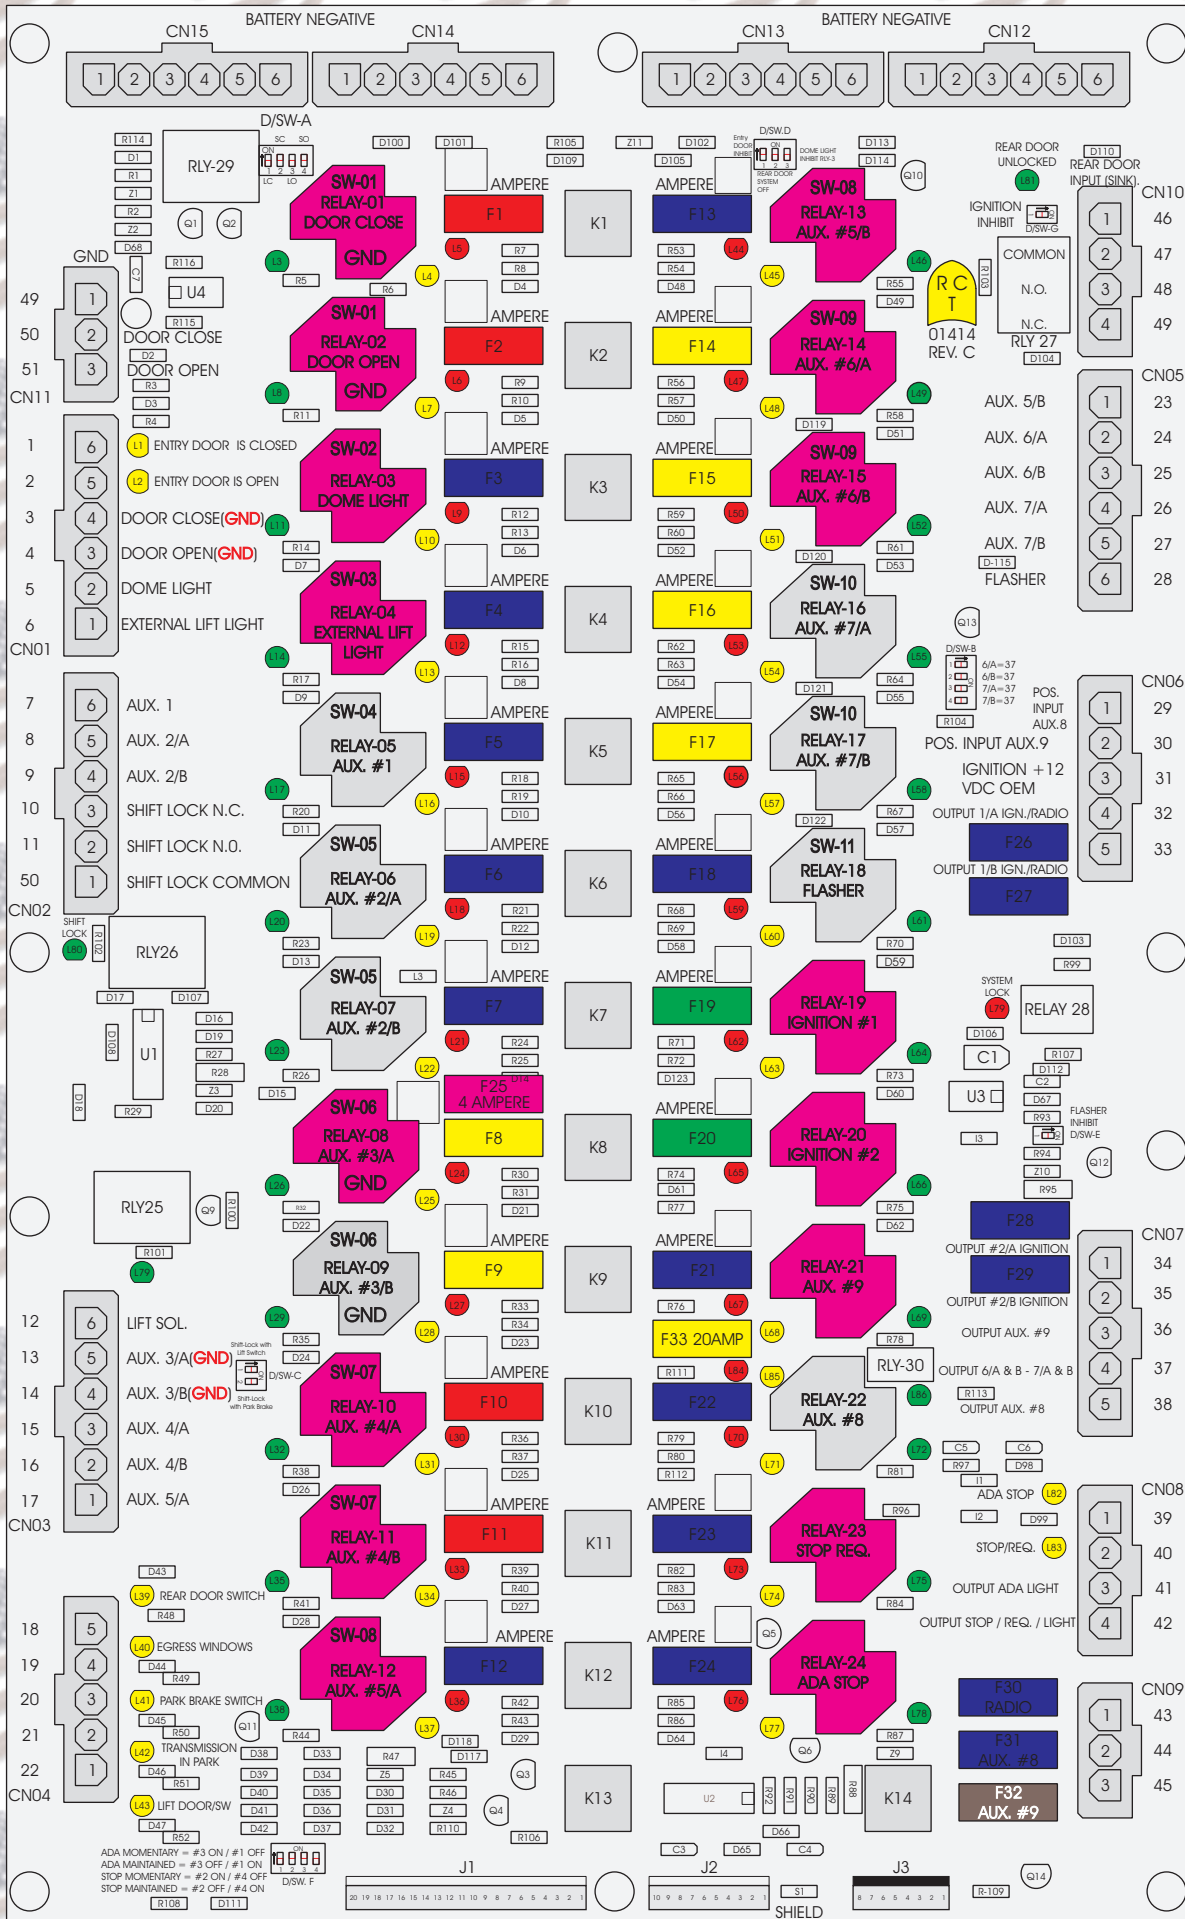

# R. C. Tronics Incorporated

RCT-01414-00190

4 AMPERE

10 AMPERE

15 AMPERE

20 AMPERE

25 AMPERE

30 AMPERE

Comes With System

ADA MOMENTARY - #3 ON / #1 OFF  
 ADA MAINTAINED - #3 OFF / #1 ON  
 STOP MOMENTARY - #2 ON / #4 OFF  
 STOP MAINTAINED - #2 OFF / #4 ON

J1 20 19 18 17 16 15 14 13 12 11 10 9 8 7 6 5 4 3 2 1

J2 10 9 8 7 6 5 4 3 2 1

J3 8 7 6 5 4 3 2 1

SHIELD