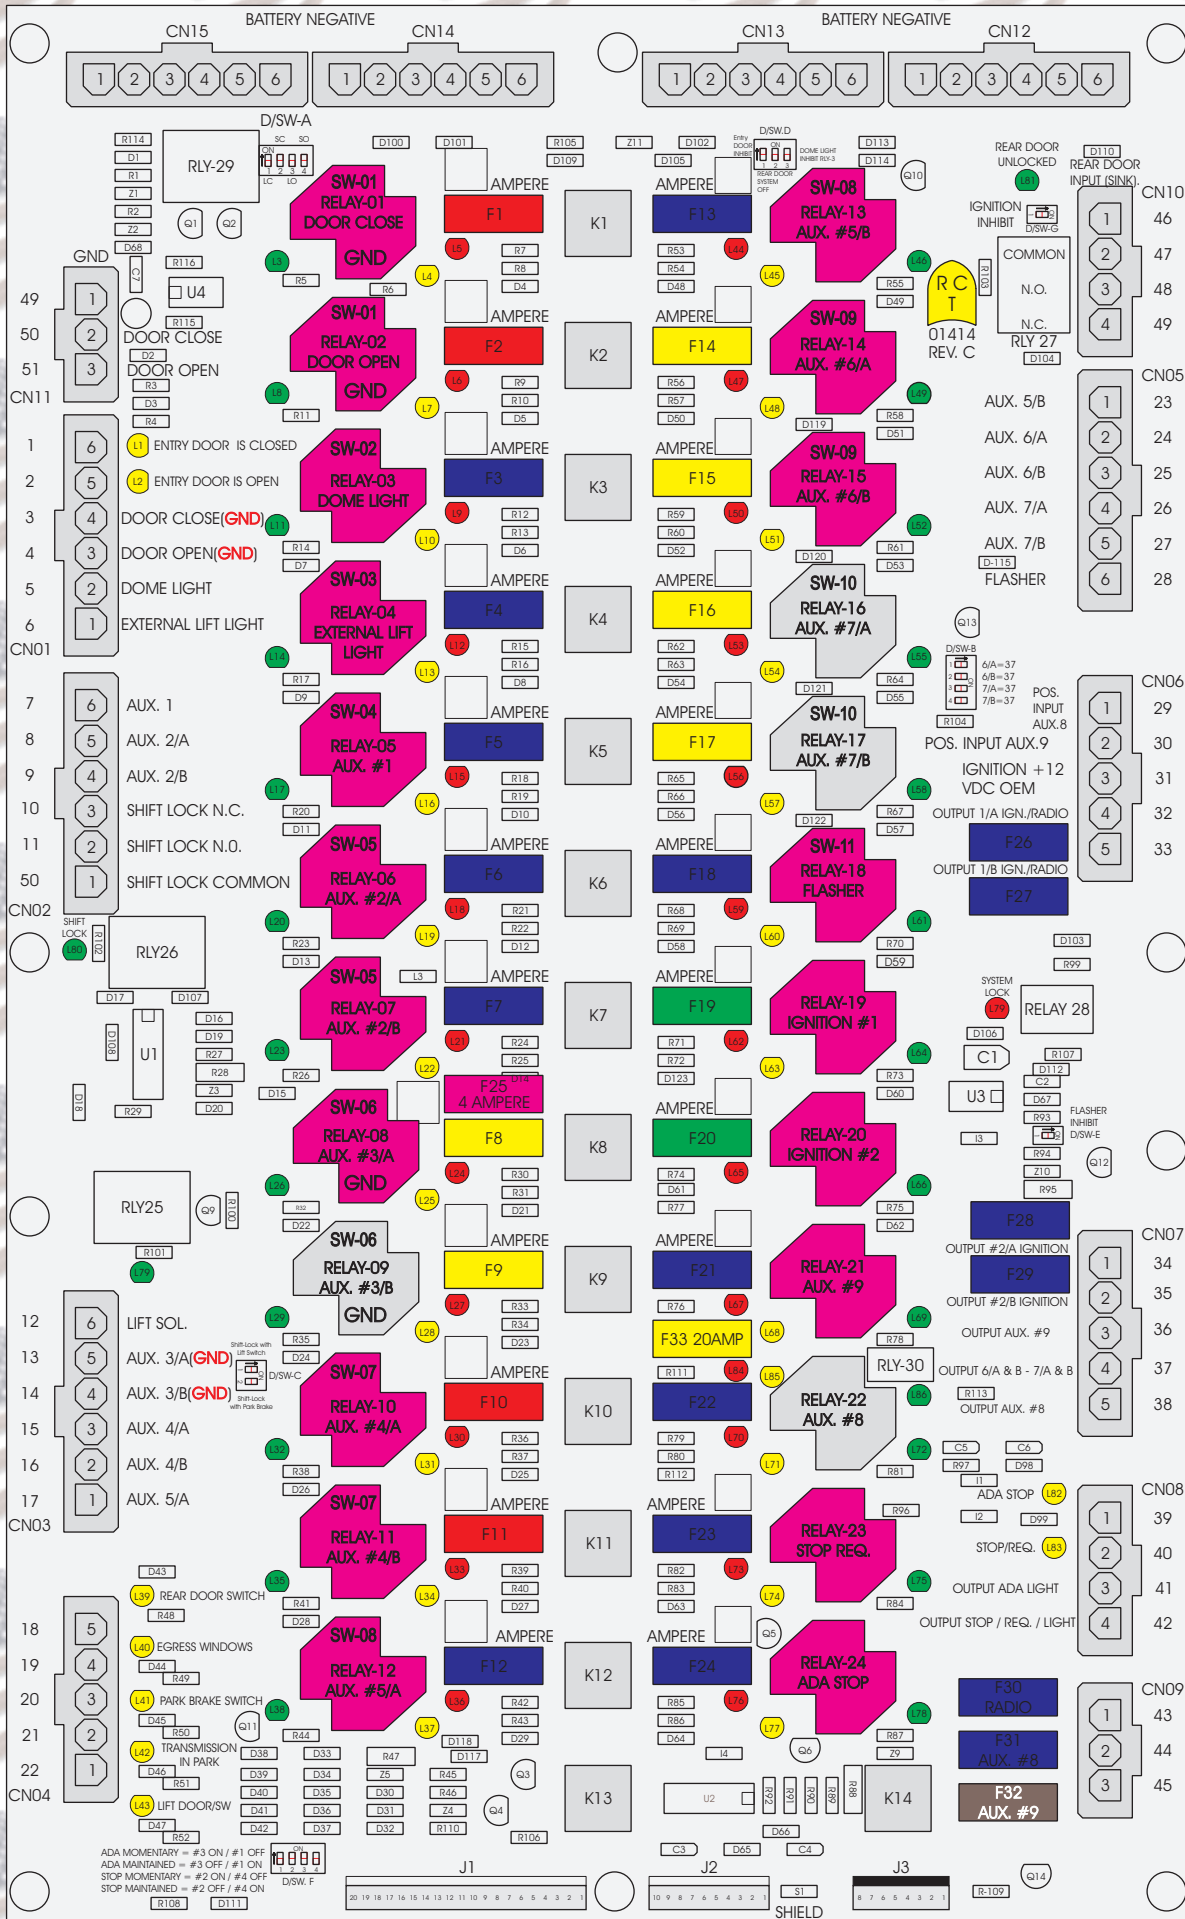

R. C. Tronics Incorporated

RCT-01414-00191

4 AMPERE

10 AMPERE

15 AMPERE

20 AMPERE

25 AMPERE

30 AMPERE

Comes With System

ADA MOMENTARY = #3 ON / #1 OFF
 ADA MAINTAINED = #3 OFF / #1 ON
 STOP MOMENTARY = #2 ON / #4 OFF
 STOP MAINTAINED = #2 OFF / #4 ON

J1 20 19 18 17 16 15 14 13 12 11 10 9 8 7 6 5 4 3 2 1
 J2 10 9 8 7 6 5 4 3 2 1
 J3 8 7 6 5 4 3 2 1