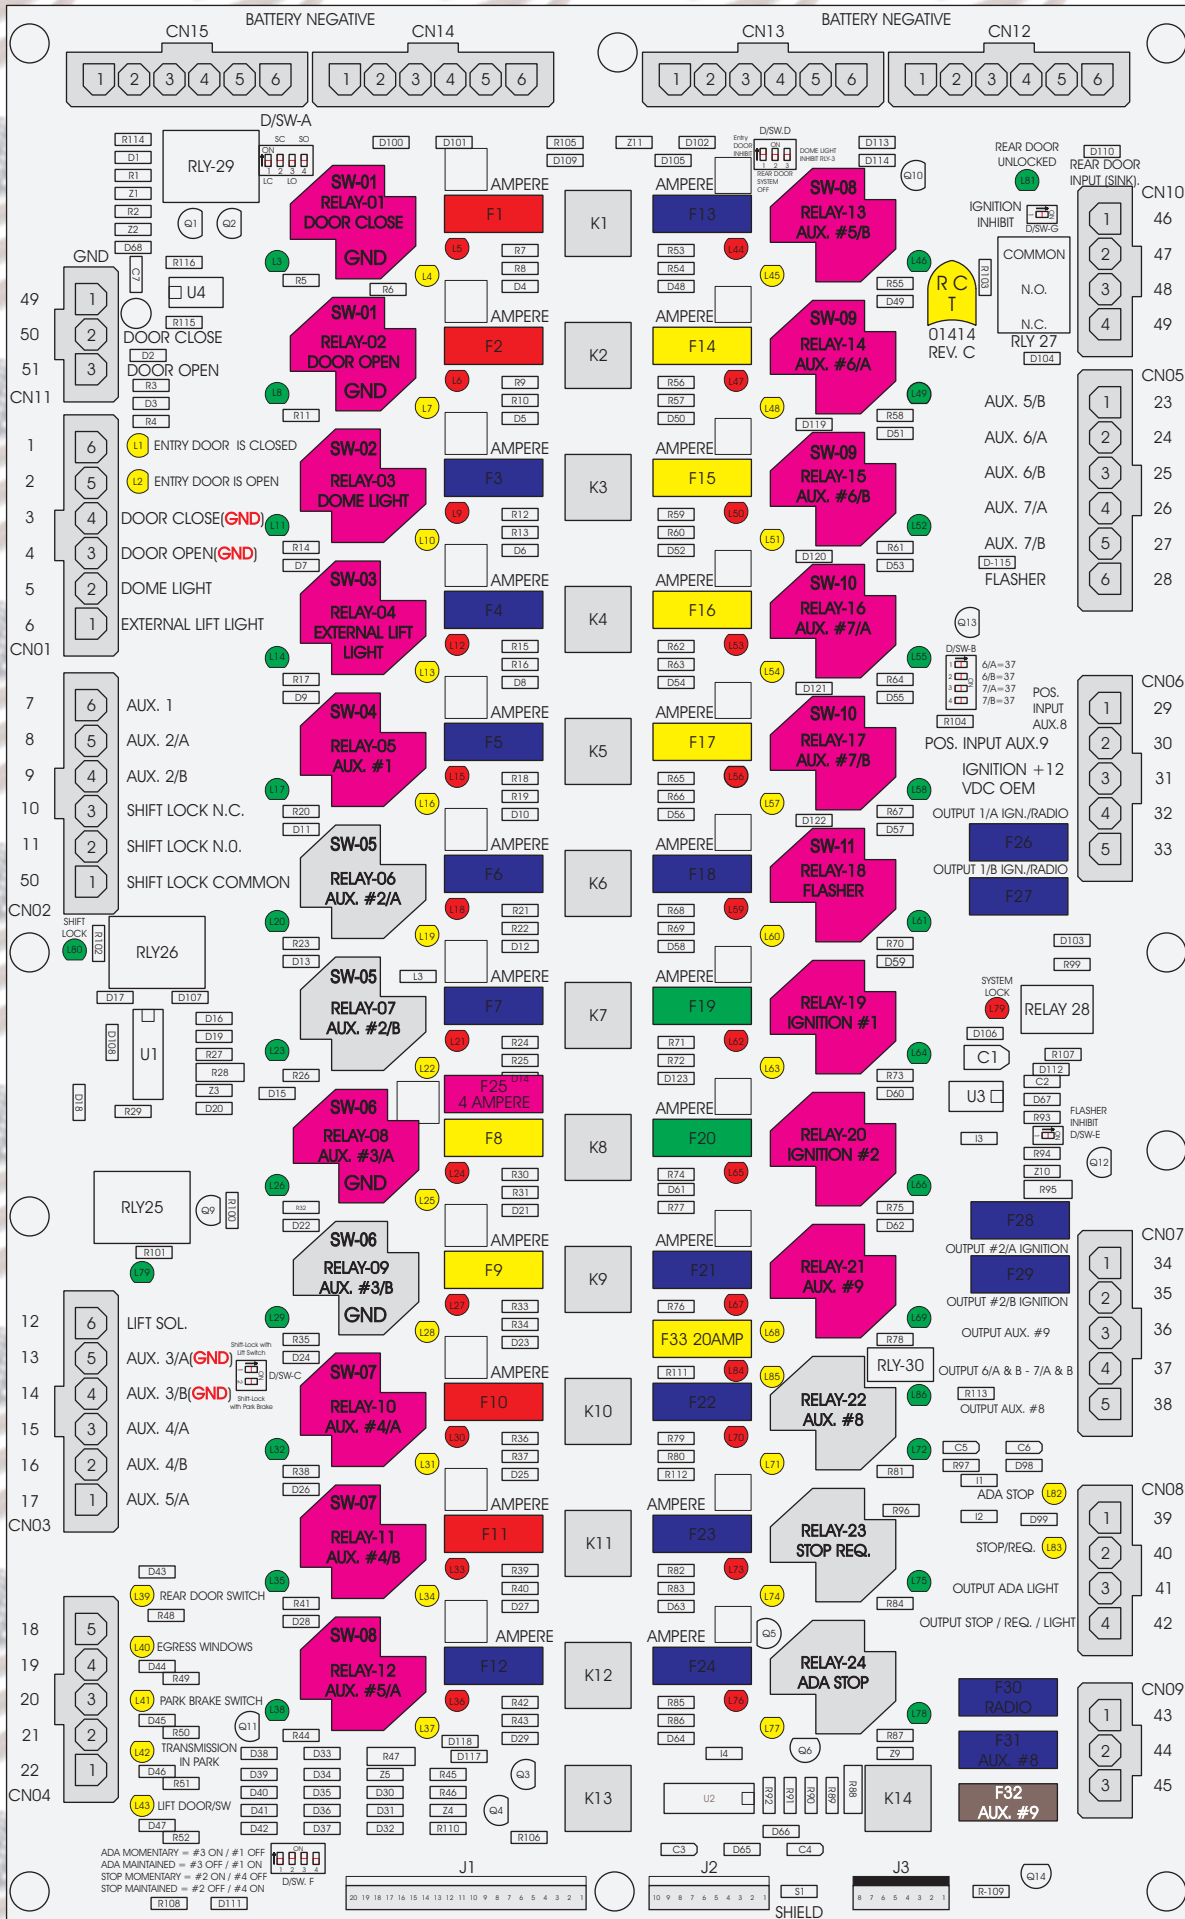

R. C. Tronics Incorporated

RCT-01414-00192

4 AMPERE

10 AMPERE

15 AMPERE

20 AMPERE

25 AMPERE

30 AMPERE

Comes With System

ADA MOMENTARY = #3 ON / #1 OFF
 ADA MAINTAINED = #3 OFF / #1 ON
 STOP MOMENTARY = #2 ON / #4 OFF
 STOP MAINTAINED = #2 OFF / #4 ON

SHIELD