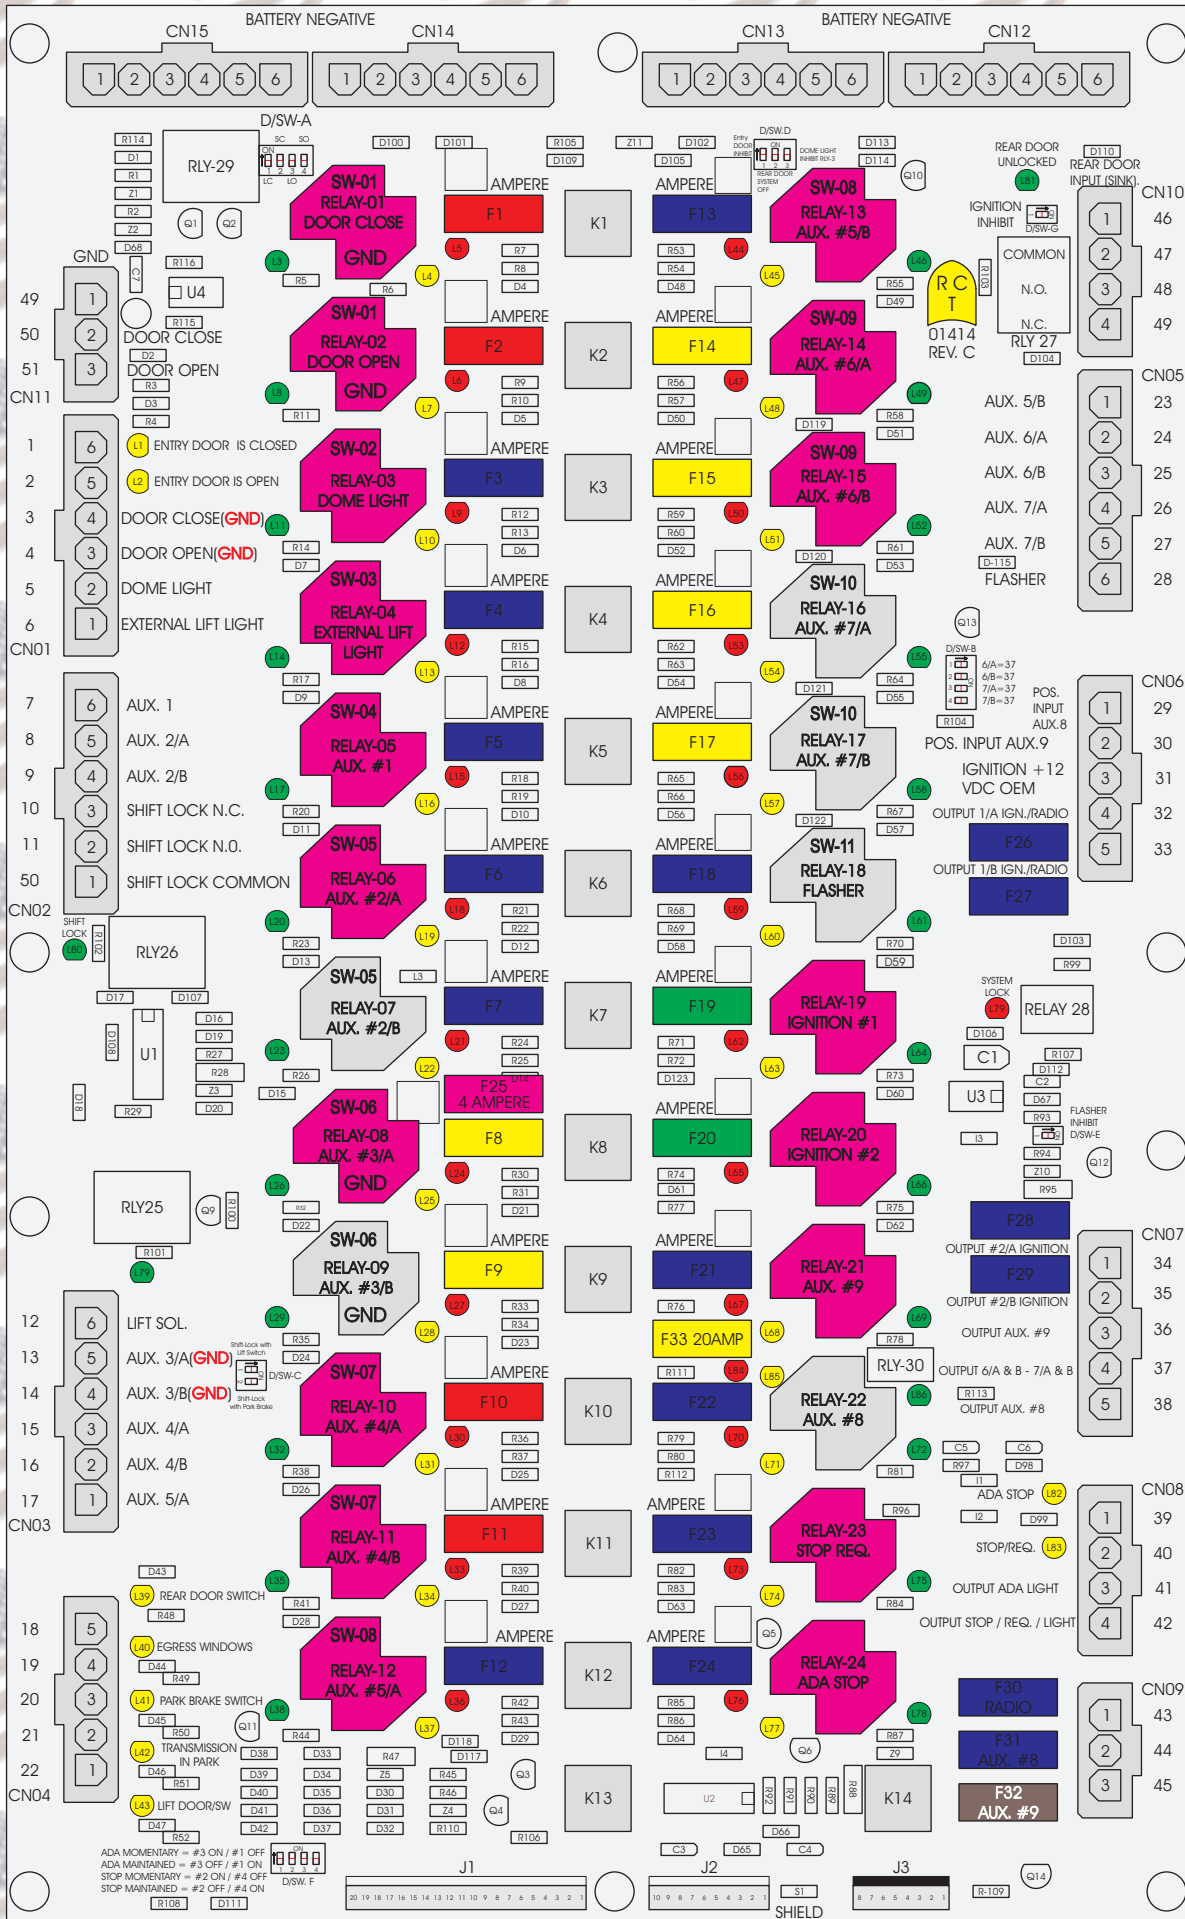

R. C. Tronics Incorporated

RCT-01414-00193

4 AMPERE

10 AMPERE

15 AMPERE

20 AMPERE

25 AMPERE

30 AMPERE

Comes With System

ADA MOMENTARY = #3 ON / #1 OFF
 ADA MAINTAINED = #3 OFF / #1 ON
 STOP MOMENTARY = #2 ON / #4 OFF
 STOP MAINTAINED = #2 OFF / #4 ON

J1 20 19 18 17 16 15 14 13 12 11 10 9 8 7 6 5 4 3 2 1

J2 10 9 8 7 6 5 4 3 2 1

J3 8 7 6 5 4 3 2 1

SHIELD