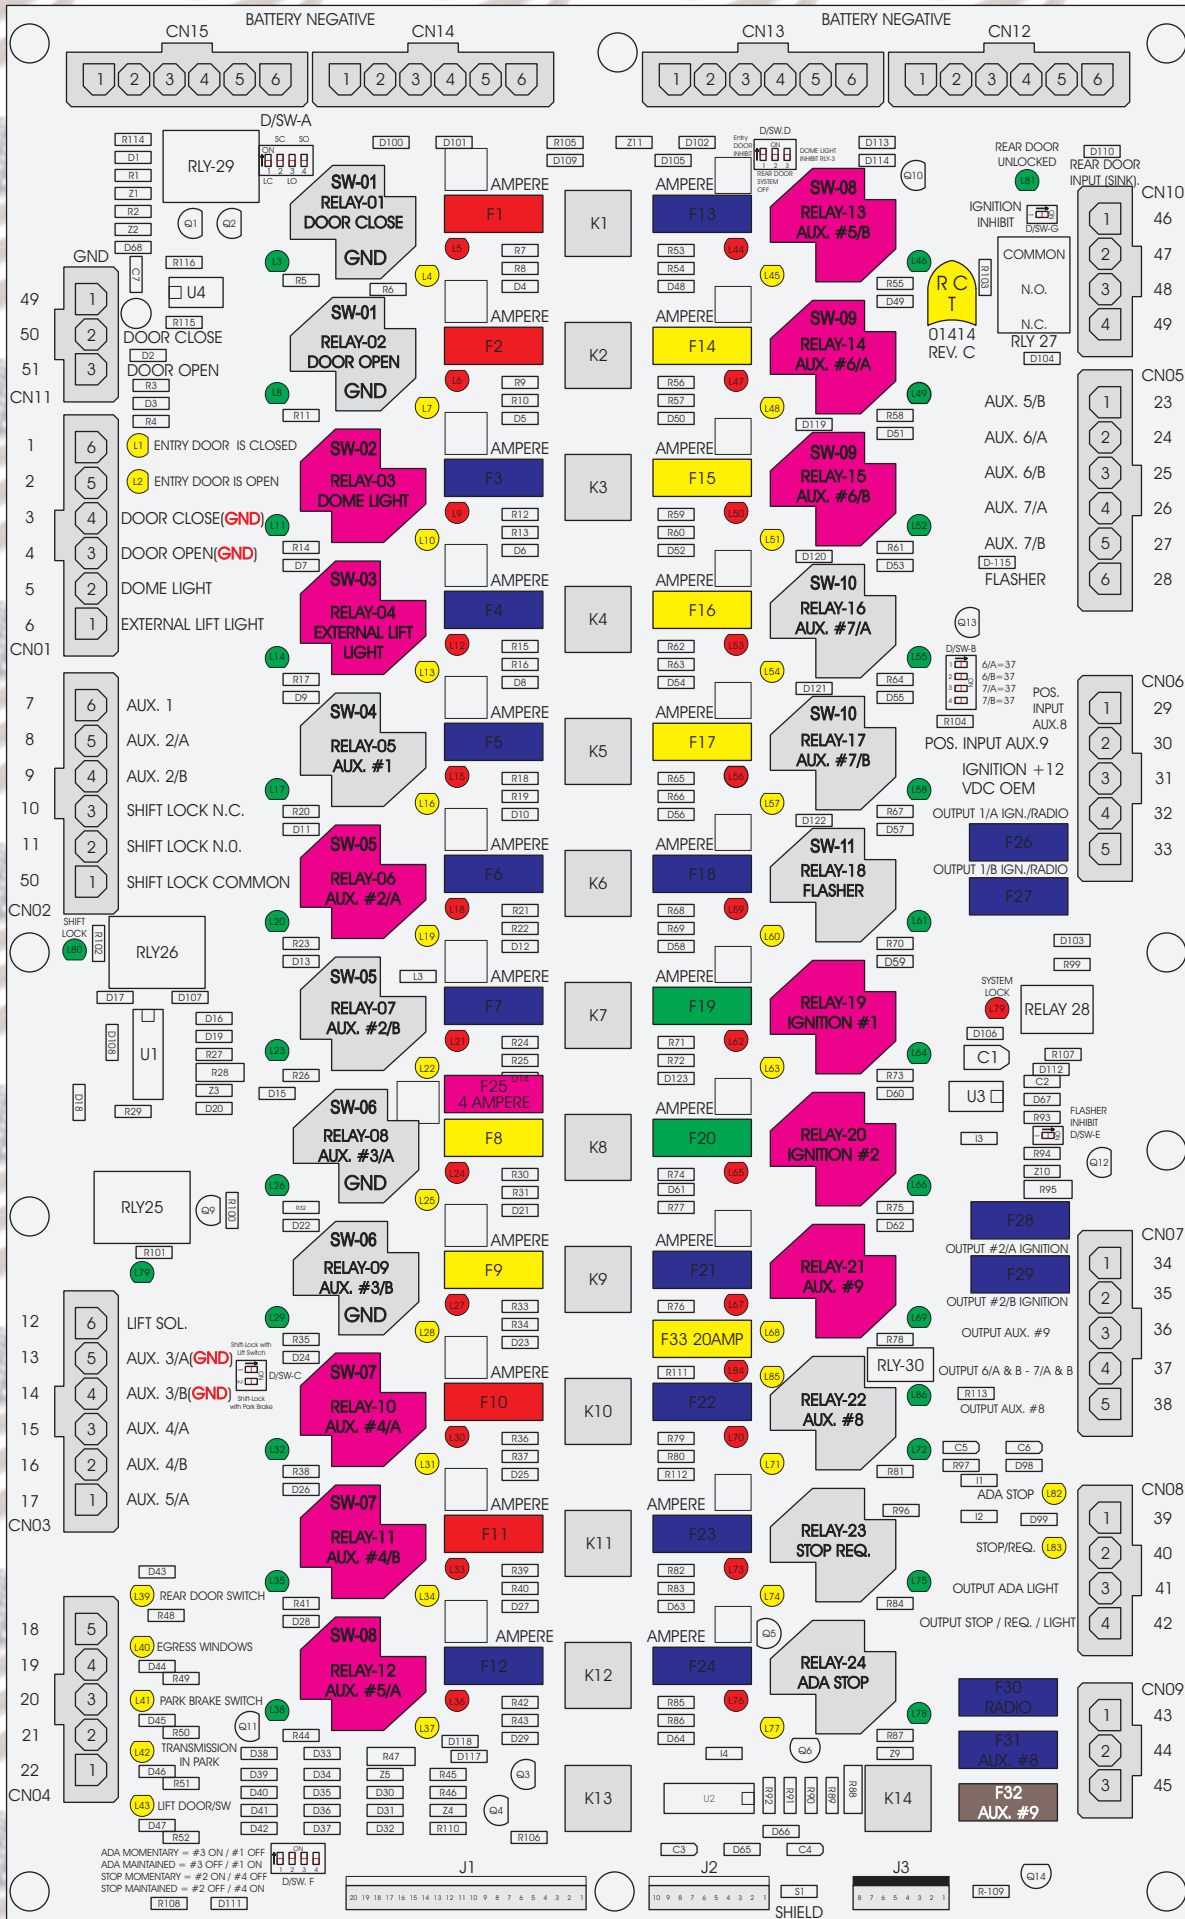

R. C. Tronics Incorporated

RCT-01414-00194

4 AMPERE

10 AMPERE

15 AMPERE

20 AMPERE

25 AMPERE

30 AMPERE

Comes With System

ADA MOMENTARY = #3 ON / #1 OFF
 ADA MAINTAINED = #3 OFF / #1 ON
 STOP MOMENTARY = #2 ON / #4 OFF
 STOP MAINTAINED = #2 OFF / #4 ON

J1 20 19 18 17 16 15 14 13 12 11 10 9 8 7 6 5 4 3 2 1

J2 10 9 8 7 6 5 4 3 2 1

J3 8 7 6 5 4 3 2 1

SHIELD