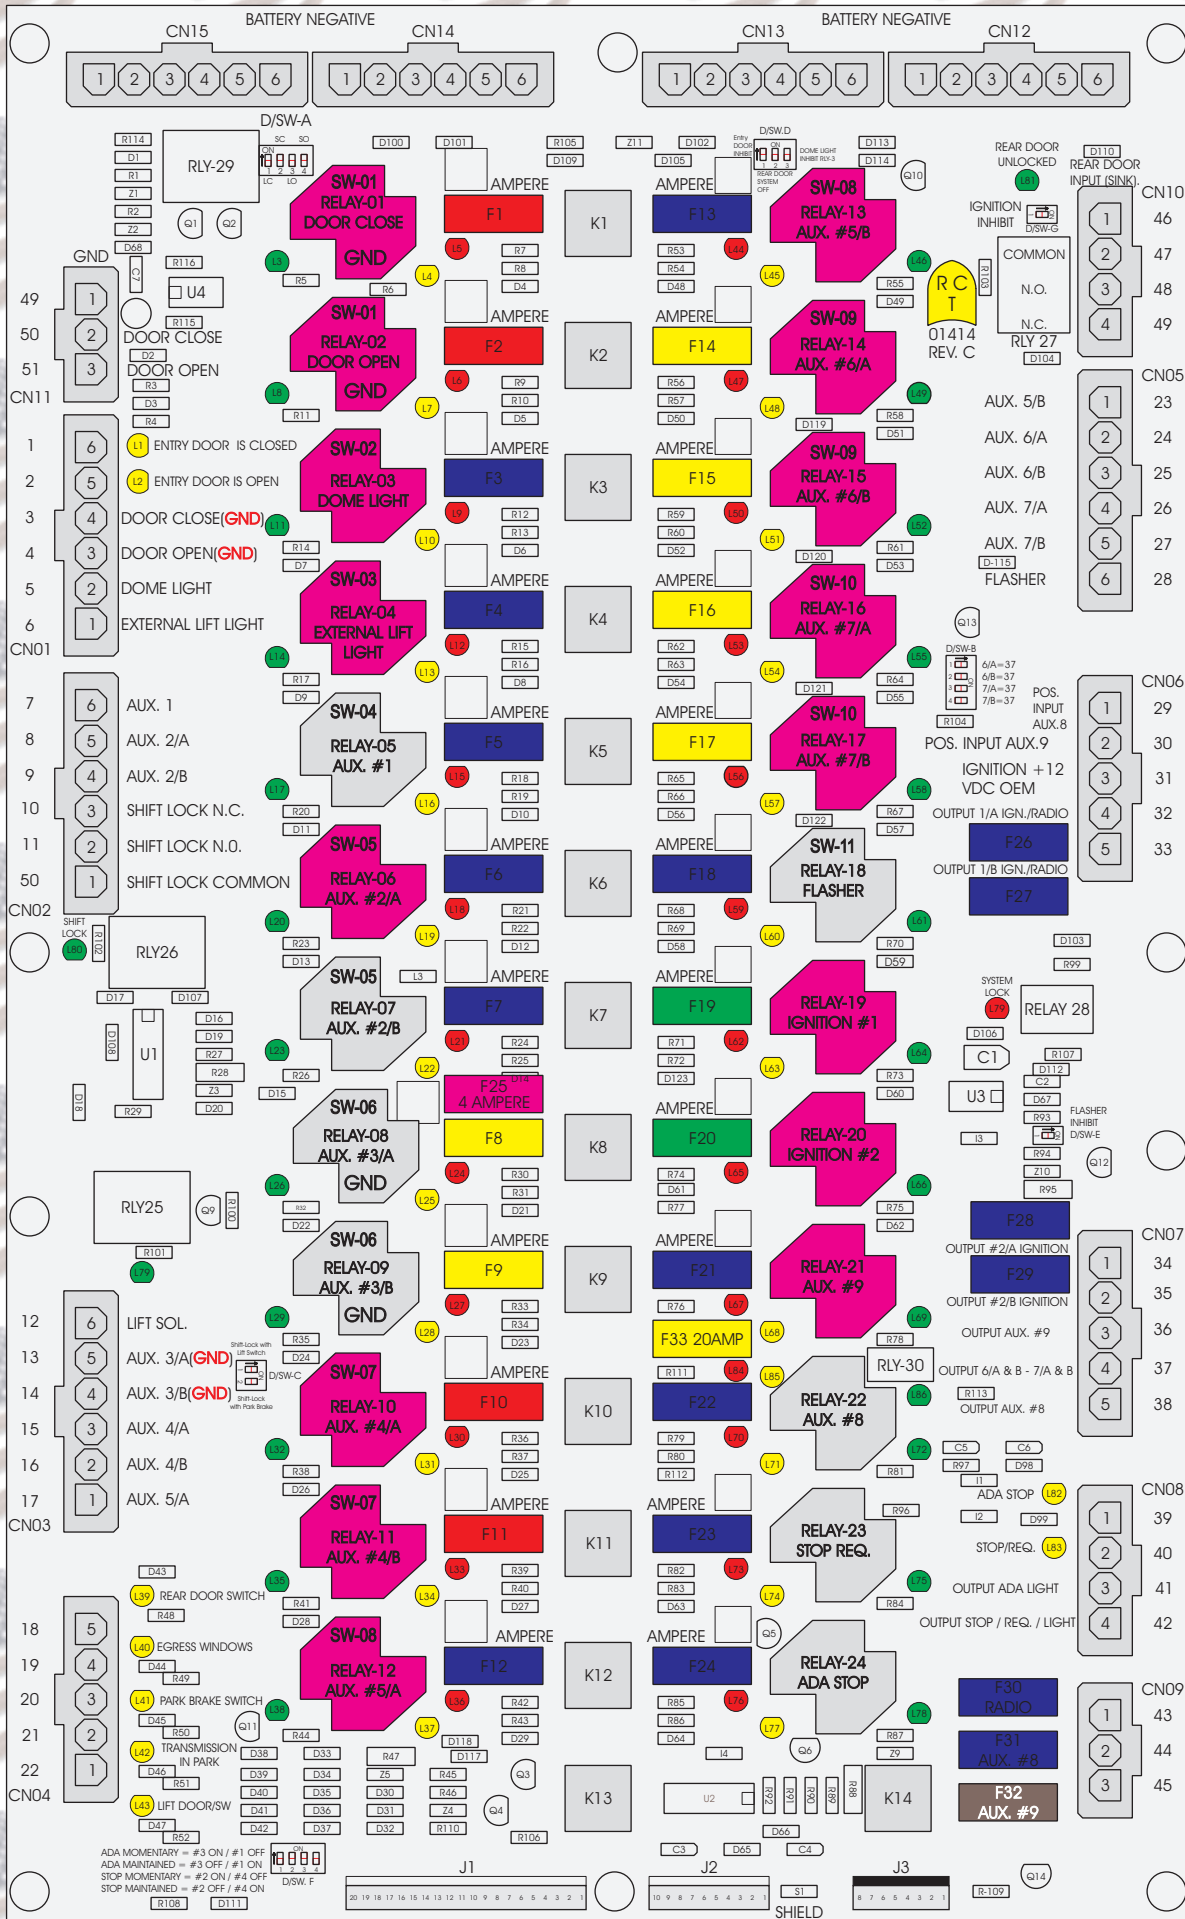

R. C. Tronics Incorporated

RCT-01414-00199

4 AMPERE

10 AMPERE

15 AMPERE

20 AMPERE

25 AMPERE

30 AMPERE

Comes With System

ADA MOMENTARY = #3 ON / #1 OFF
 ADA MAINTAINED = #3 OFF / #1 ON
 STOP MOMENTARY = #2 ON / #4 OFF
 STOP MAINTAINED = #2 OFF / #4 ON

J1
 20 19 18 17 16 15 14 13 12 11 10 9 8 7 6 5 4 3 2 1

J2
 10 9 8 7 6 5 4 3 2 1

J3
 8 7 6 5 4 3 2 1

SHIELD