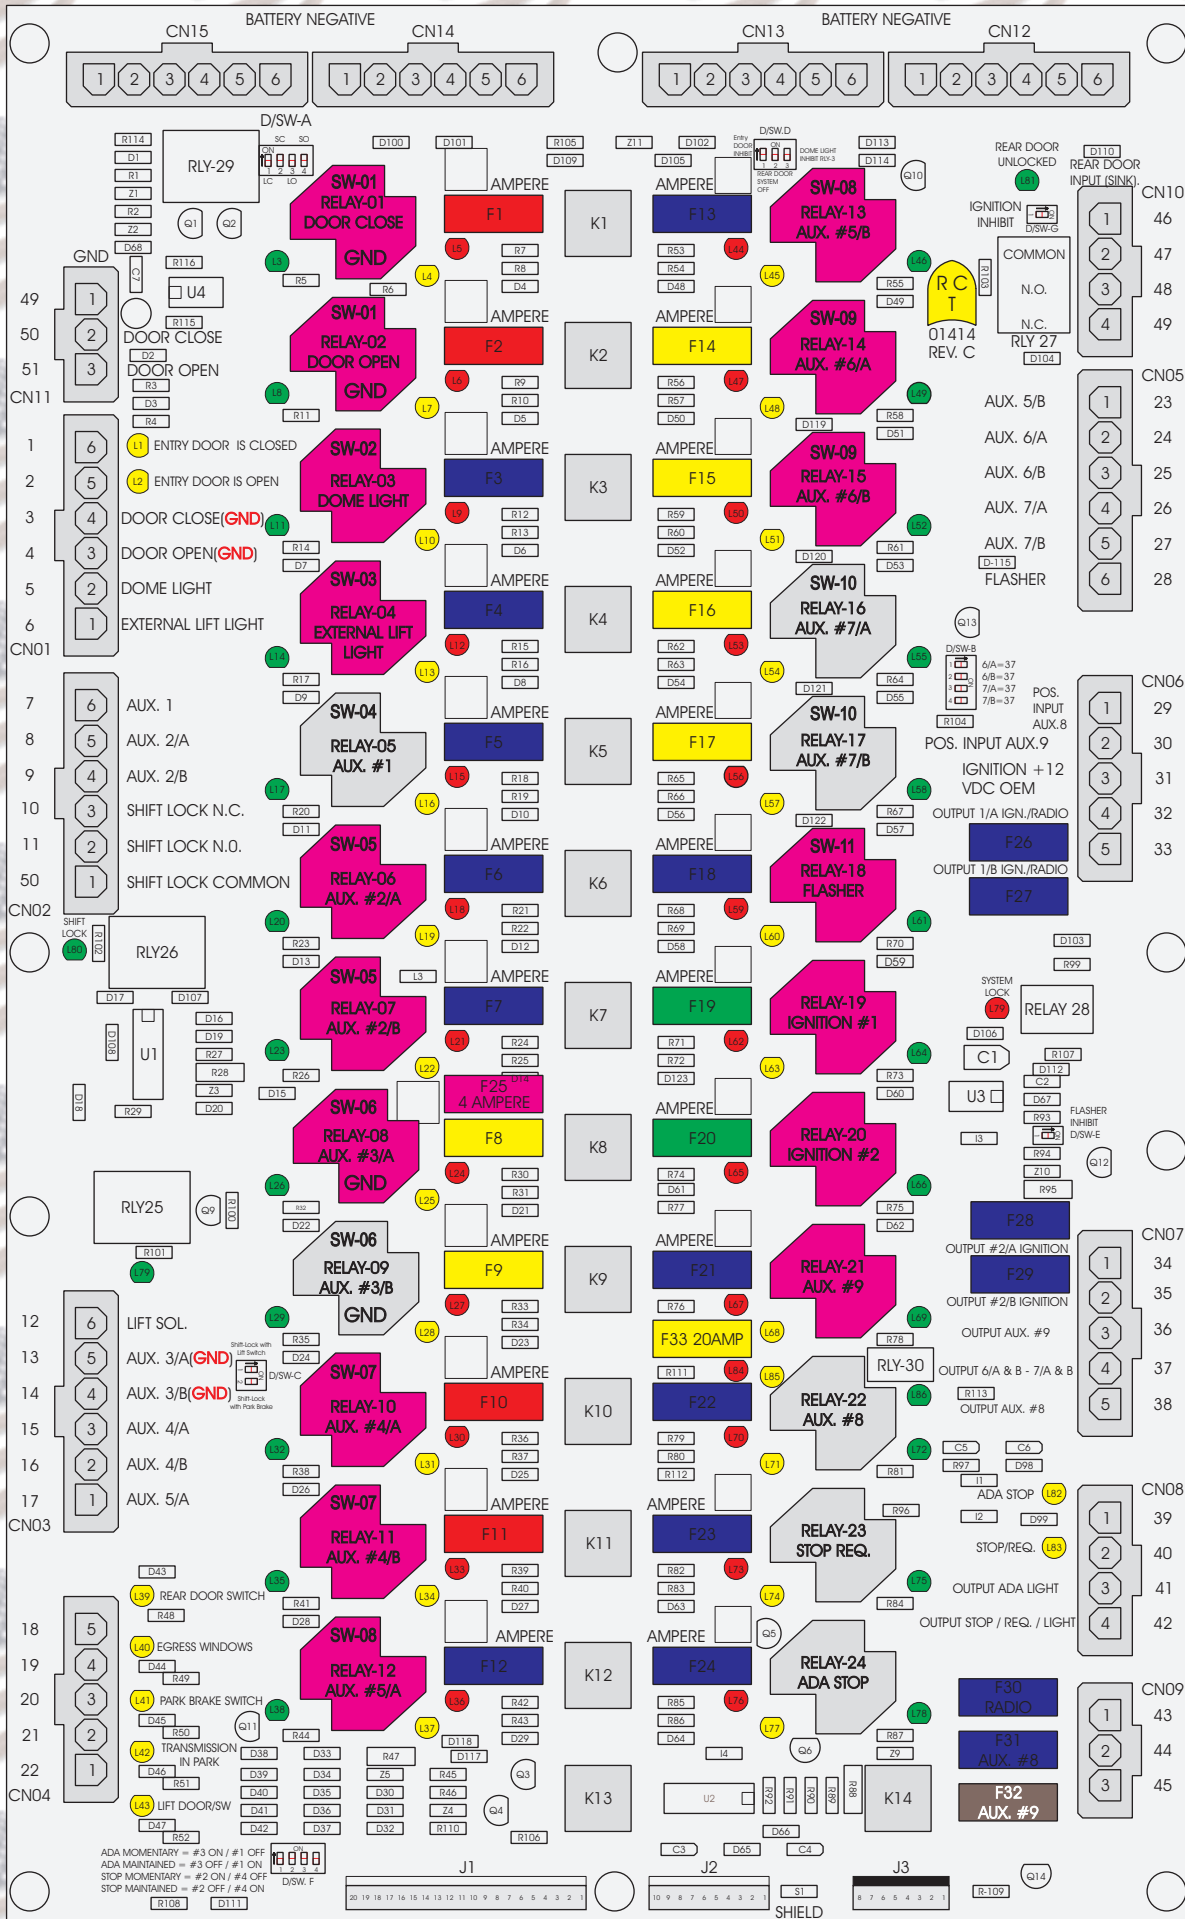

R. C. Tronics Incorporated

RCT-01414-00207

4 AMPERE

10 AMPERE

15 AMPERE

20 AMPERE

25 AMPERE

30 AMPERE

Comes With System

ADA MOMENTARY = #3 ON / #1 OFF
 ADA MAINTAINED = #3 OFF / #1 ON
 STOP MOMENTARY = #2 ON / #4 OFF
 STOP MAINTAINED = #2 OFF / #4 ON

J1 20 19 18 17 16 15 14 13 12 11 10 9 8 7 6 5 4 3 2 1

J2 10 9 8 7 6 5 4 3 2 1

J3 8 7 6 5 4 3 2 1

SHIELD