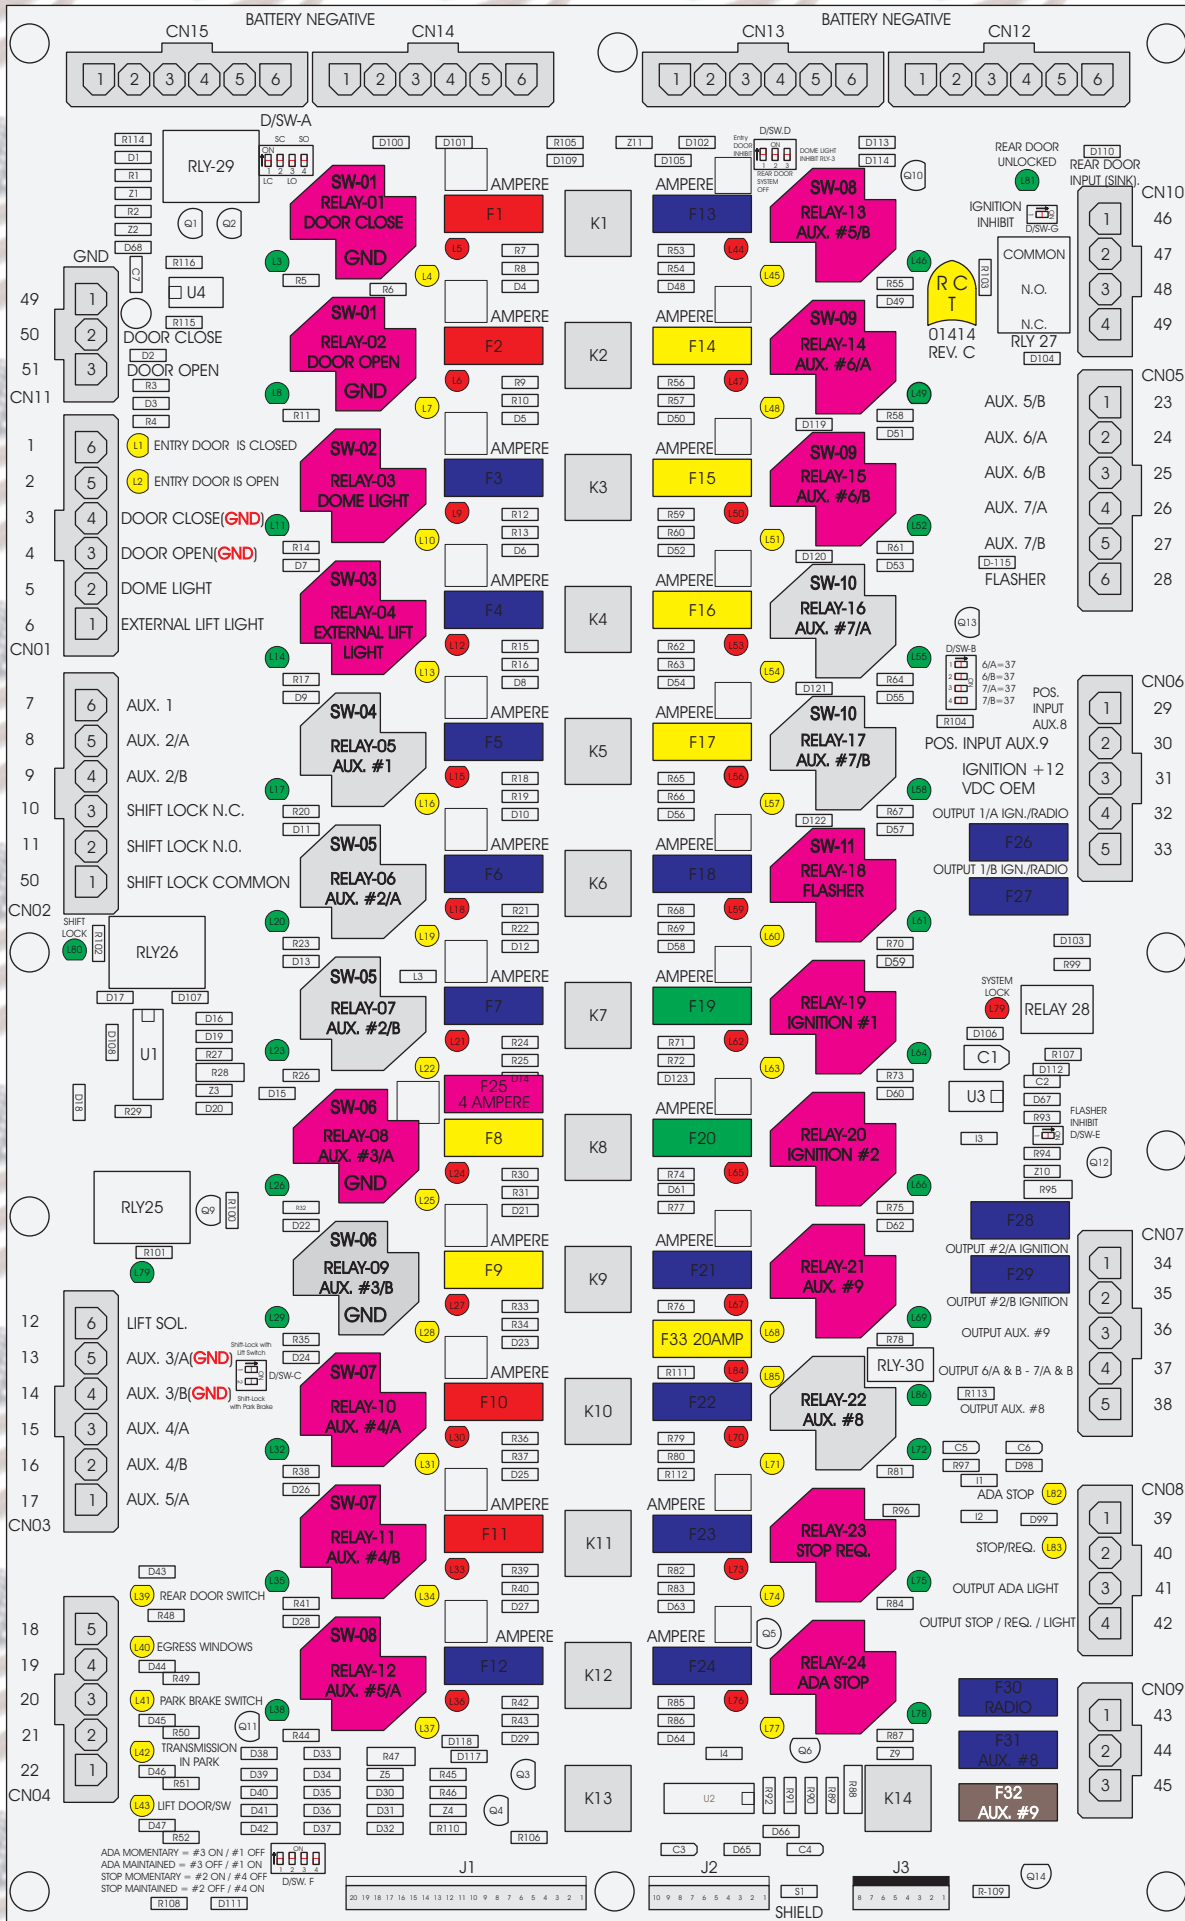

# R. C. Tronics Incorporated

RCT-01414-00212

4 AMPERE

10 AMPERE

15 AMPERE

20 AMPERE

25 AMPERE

30 AMPERE

Comes With System

ADA MOMENTARY = #3 ON / #1 OFF  
 ADA MAINTAINED = #3 OFF / #1 ON  
 STOP MOMENTARY = #2 ON / #4 OFF  
 STOP MAINTAINED = #2 OFF / #4 ON