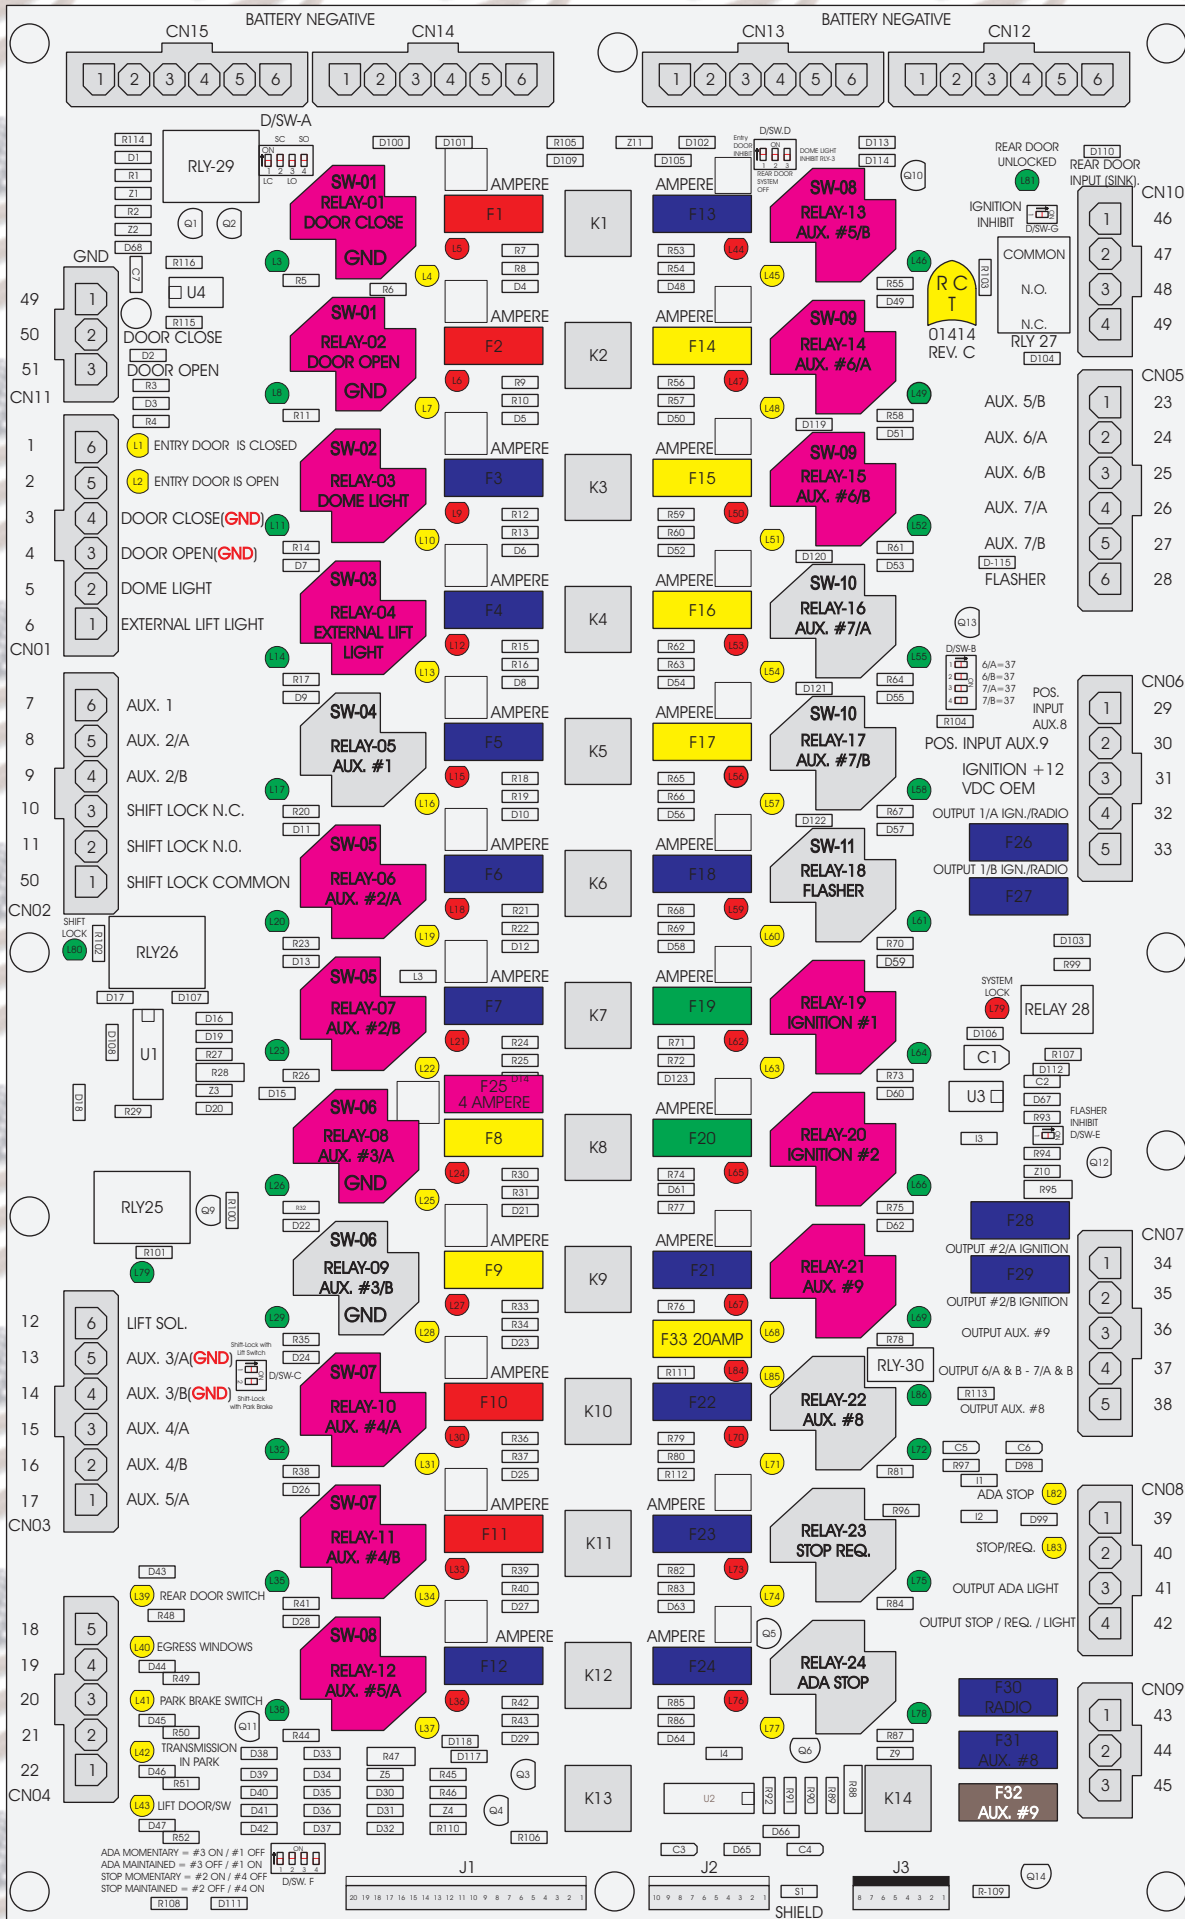

R. C. Tronics Incorporated

RCT-01414-00219

4 AMPERE

10 AMPERE

15 AMPERE

20 AMPERE

25 AMPERE

30 AMPERE

Comes With System