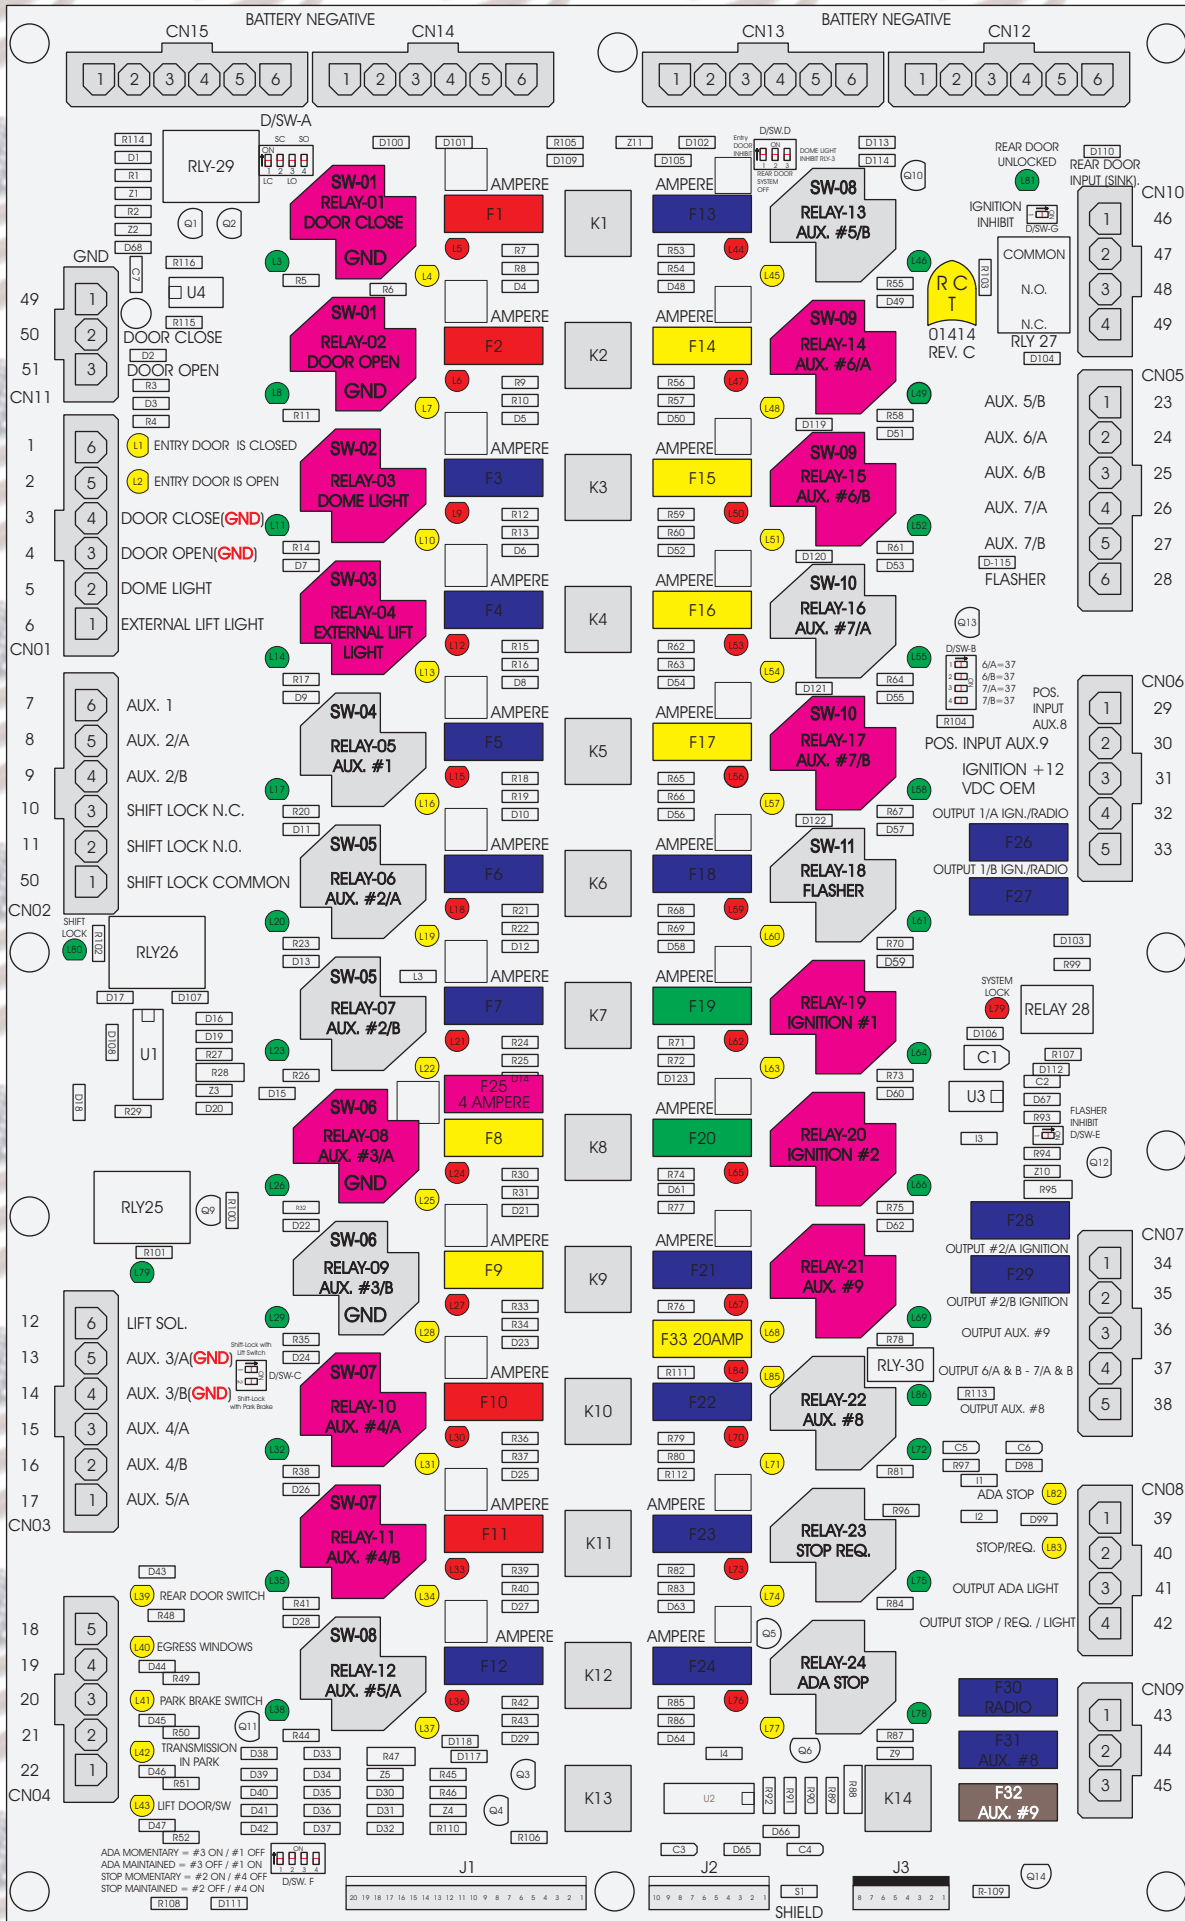

R. C. Tronics Incorporated

RCT-01414-00220

4 AMPERE

10 AMPERE

15 AMPERE

20 AMPERE

25 AMPERE

30 AMPERE

Comes With System

ADA MOMENTARY = #3 ON / #1 OFF
 ADA MAINTAINED = #3 OFF / #1 ON
 STOP MOMENTARY = #2 ON / #4 OFF
 STOP MAINTAINED = #2 OFF / #4 ON

J1 20 19 18 17 16 15 14 13 12 11 10 9 8 7 6 5 4 3 2 1

J2 10 9 8 7 6 5 4 3 2 1

J3 8 7 6 5 4 3 2 1

SHIELD