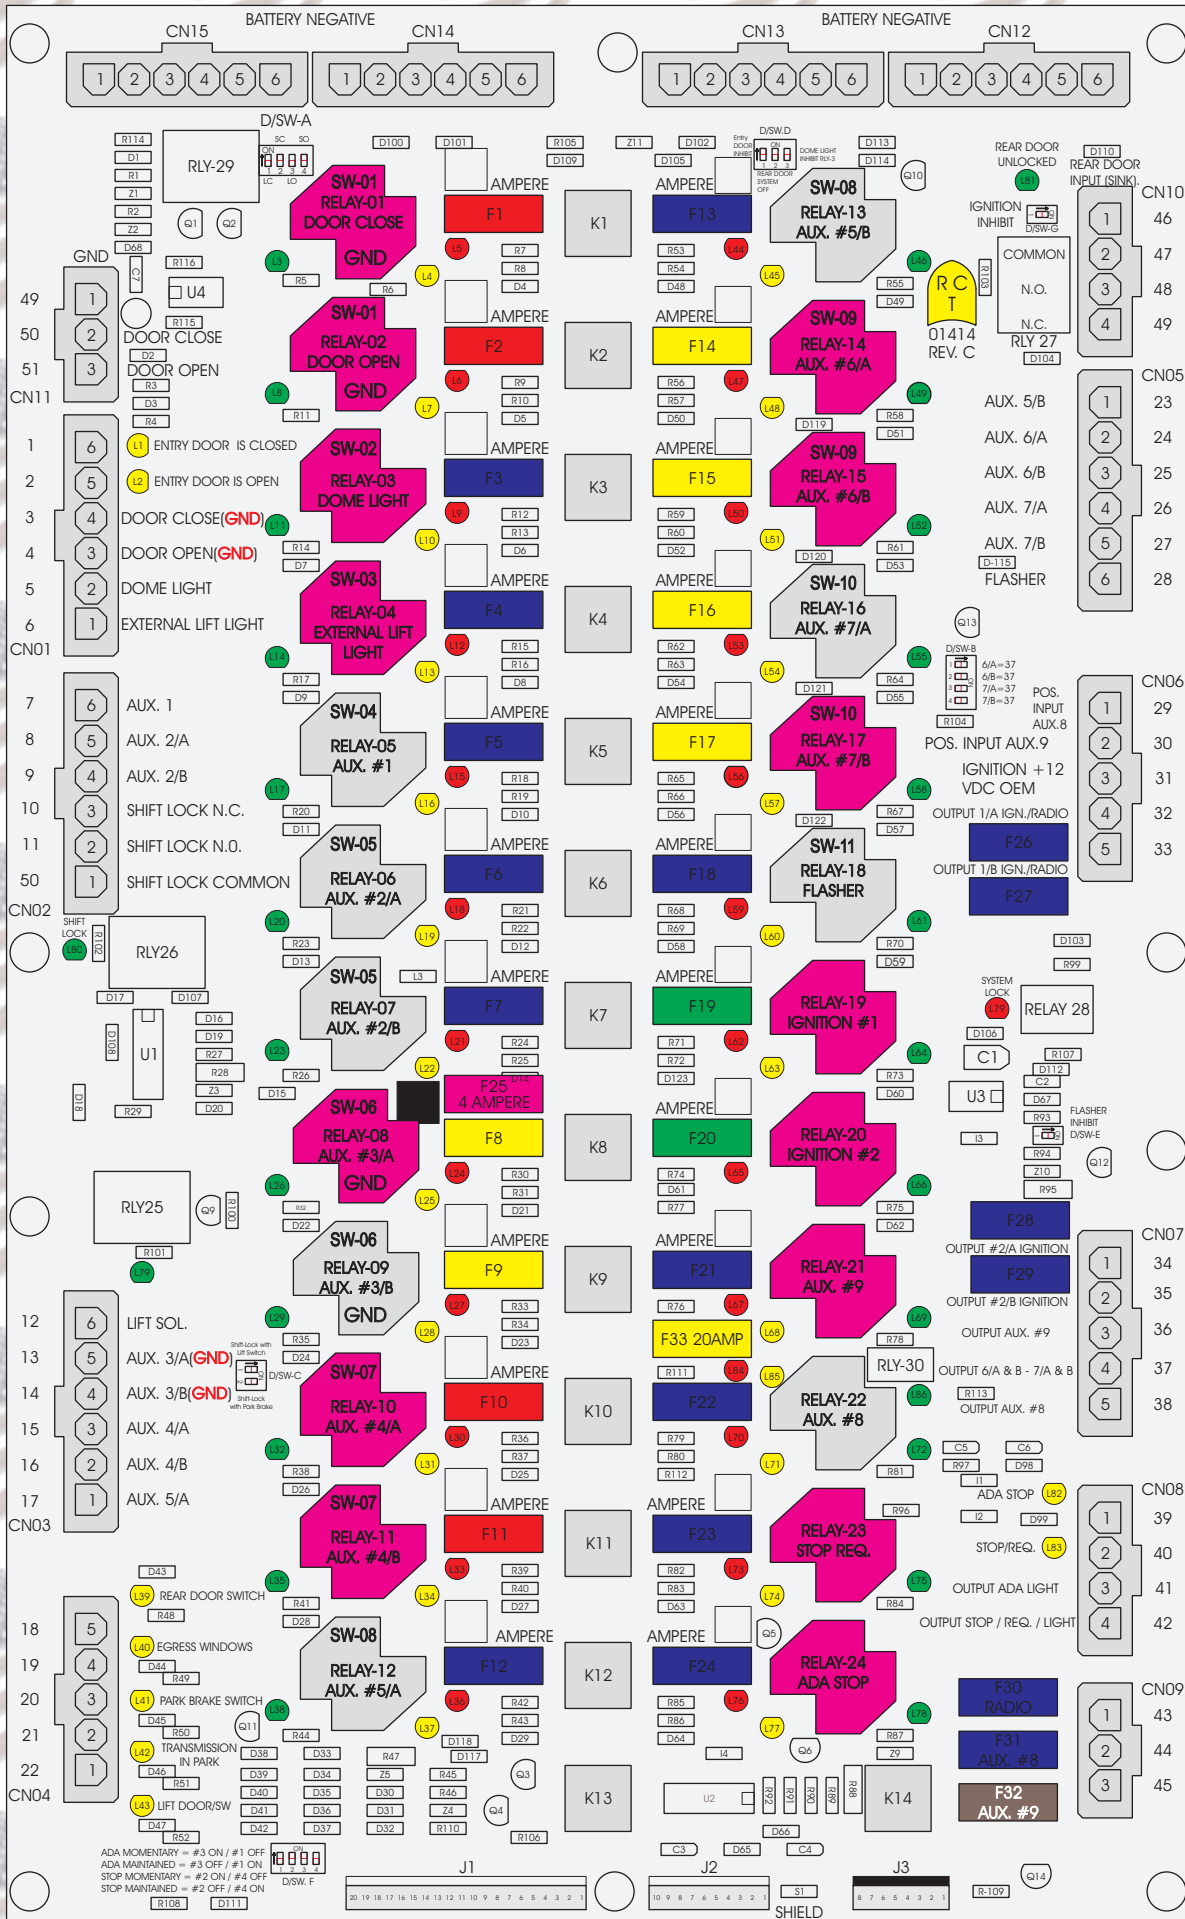

R. C. Tronics Incorporated

RCT-01414-00234

4 AMPERE

10 AMPERE

15 AMPERE

20 AMPERE

25 AMPERE

30 AMPERE

Comes With System

ADA MOMENTARY = #3 ON / #1 OFF
 ADA MAINTAINED = #3 OFF / #1 ON
 STOP MOMENTARY = #2 ON / #4 OFF
 STOP MAINTAINED = #2 OFF / #4 ON

J1 20 19 18 17 16 15 14 13 12 11 10 9 8 7 6 5 4 3 2 1

J2 10 9 8 7 6 5 4 3 2 1

J3 8 7 6 5 4 3 2 1

SHIELD