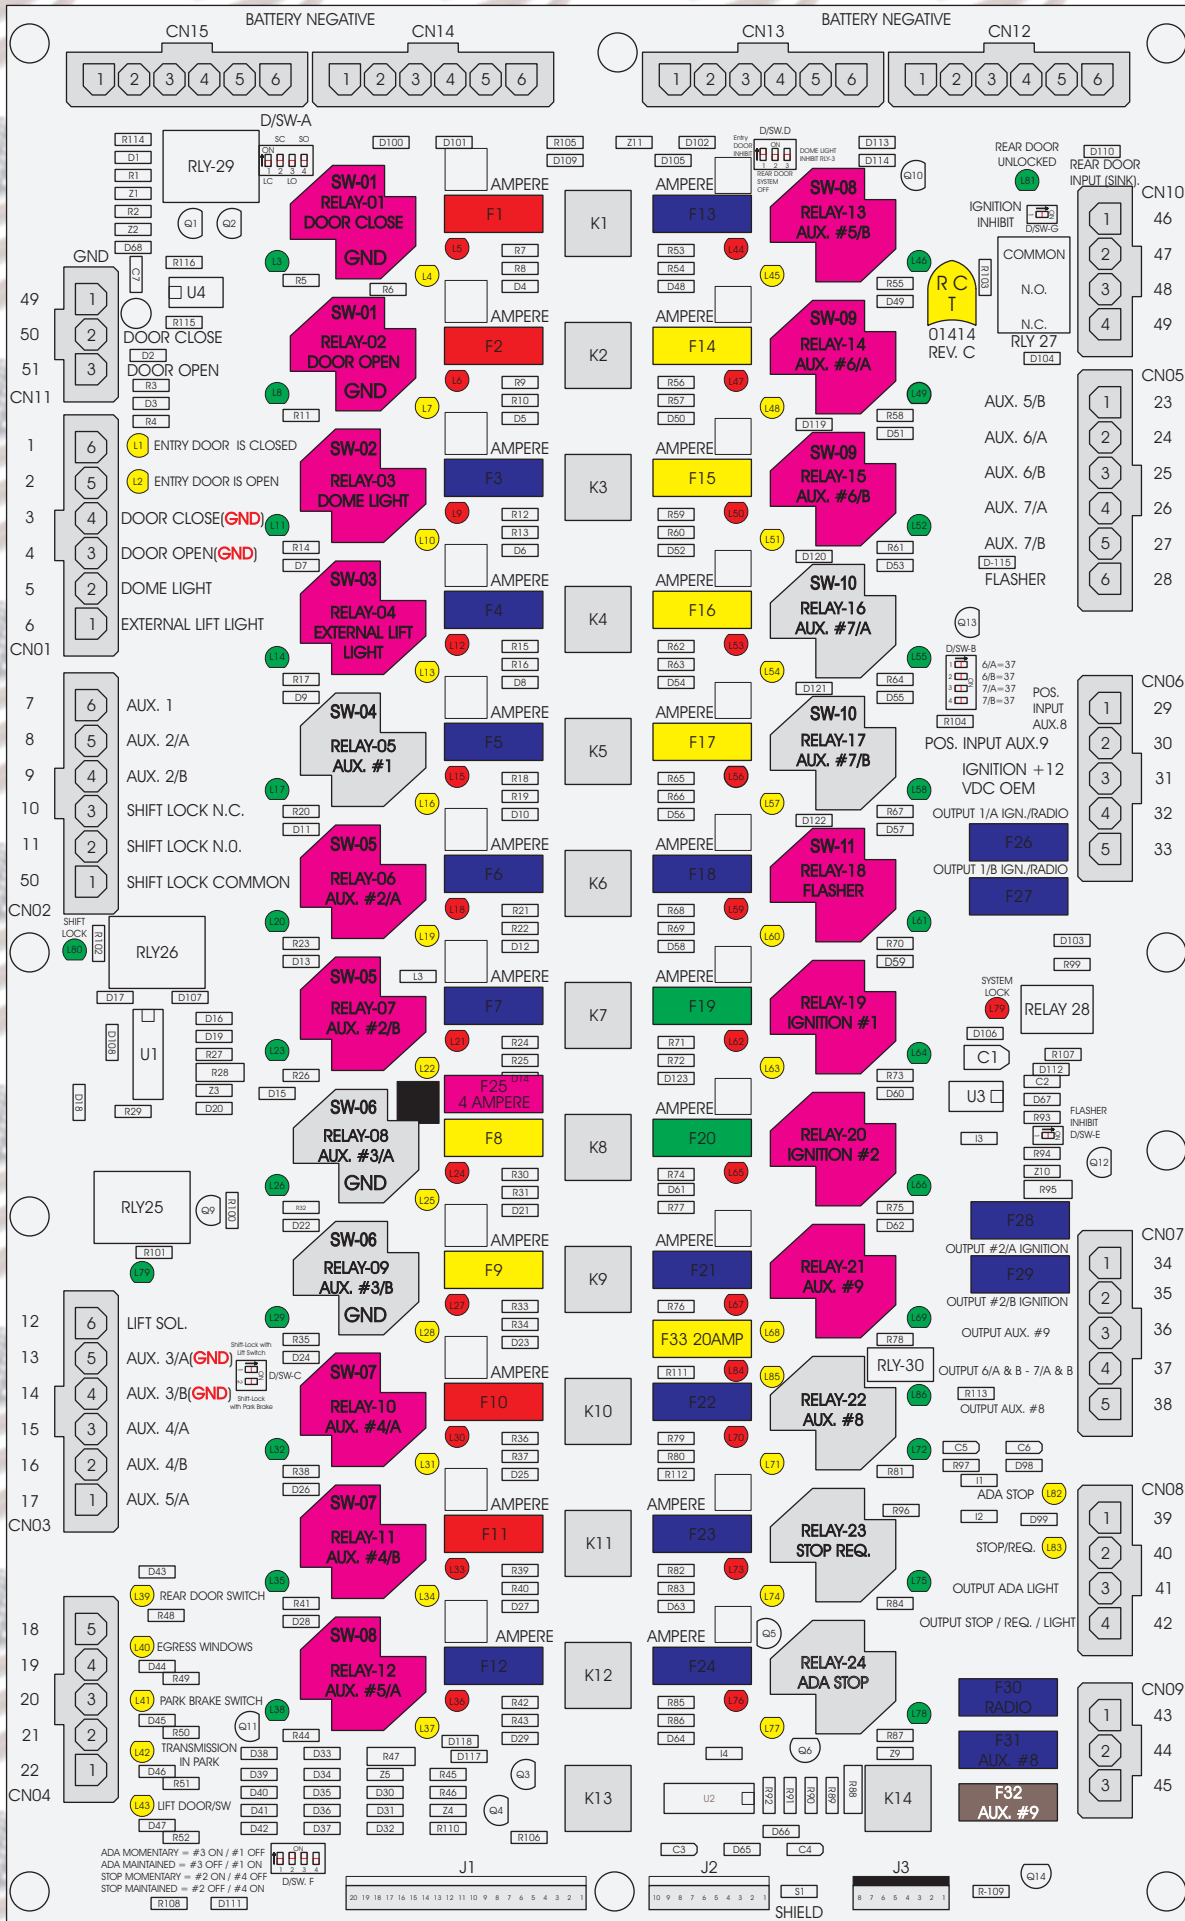

R. C. Tronics Incorporated

RCT-01414-00237

4 AMPERE

10 AMPERE

15 AMPERE

20 AMPERE

25 AMPERE

30 AMPERE

Comes With System

ADA MOMENTARY = #3 ON / #1 OFF
 ADA MAINTAINED = #3 OFF / #1 ON
 STOP MOMENTARY = #2 ON / #4 OFF
 STOP MAINTAINED = #2 OFF / #4 ON