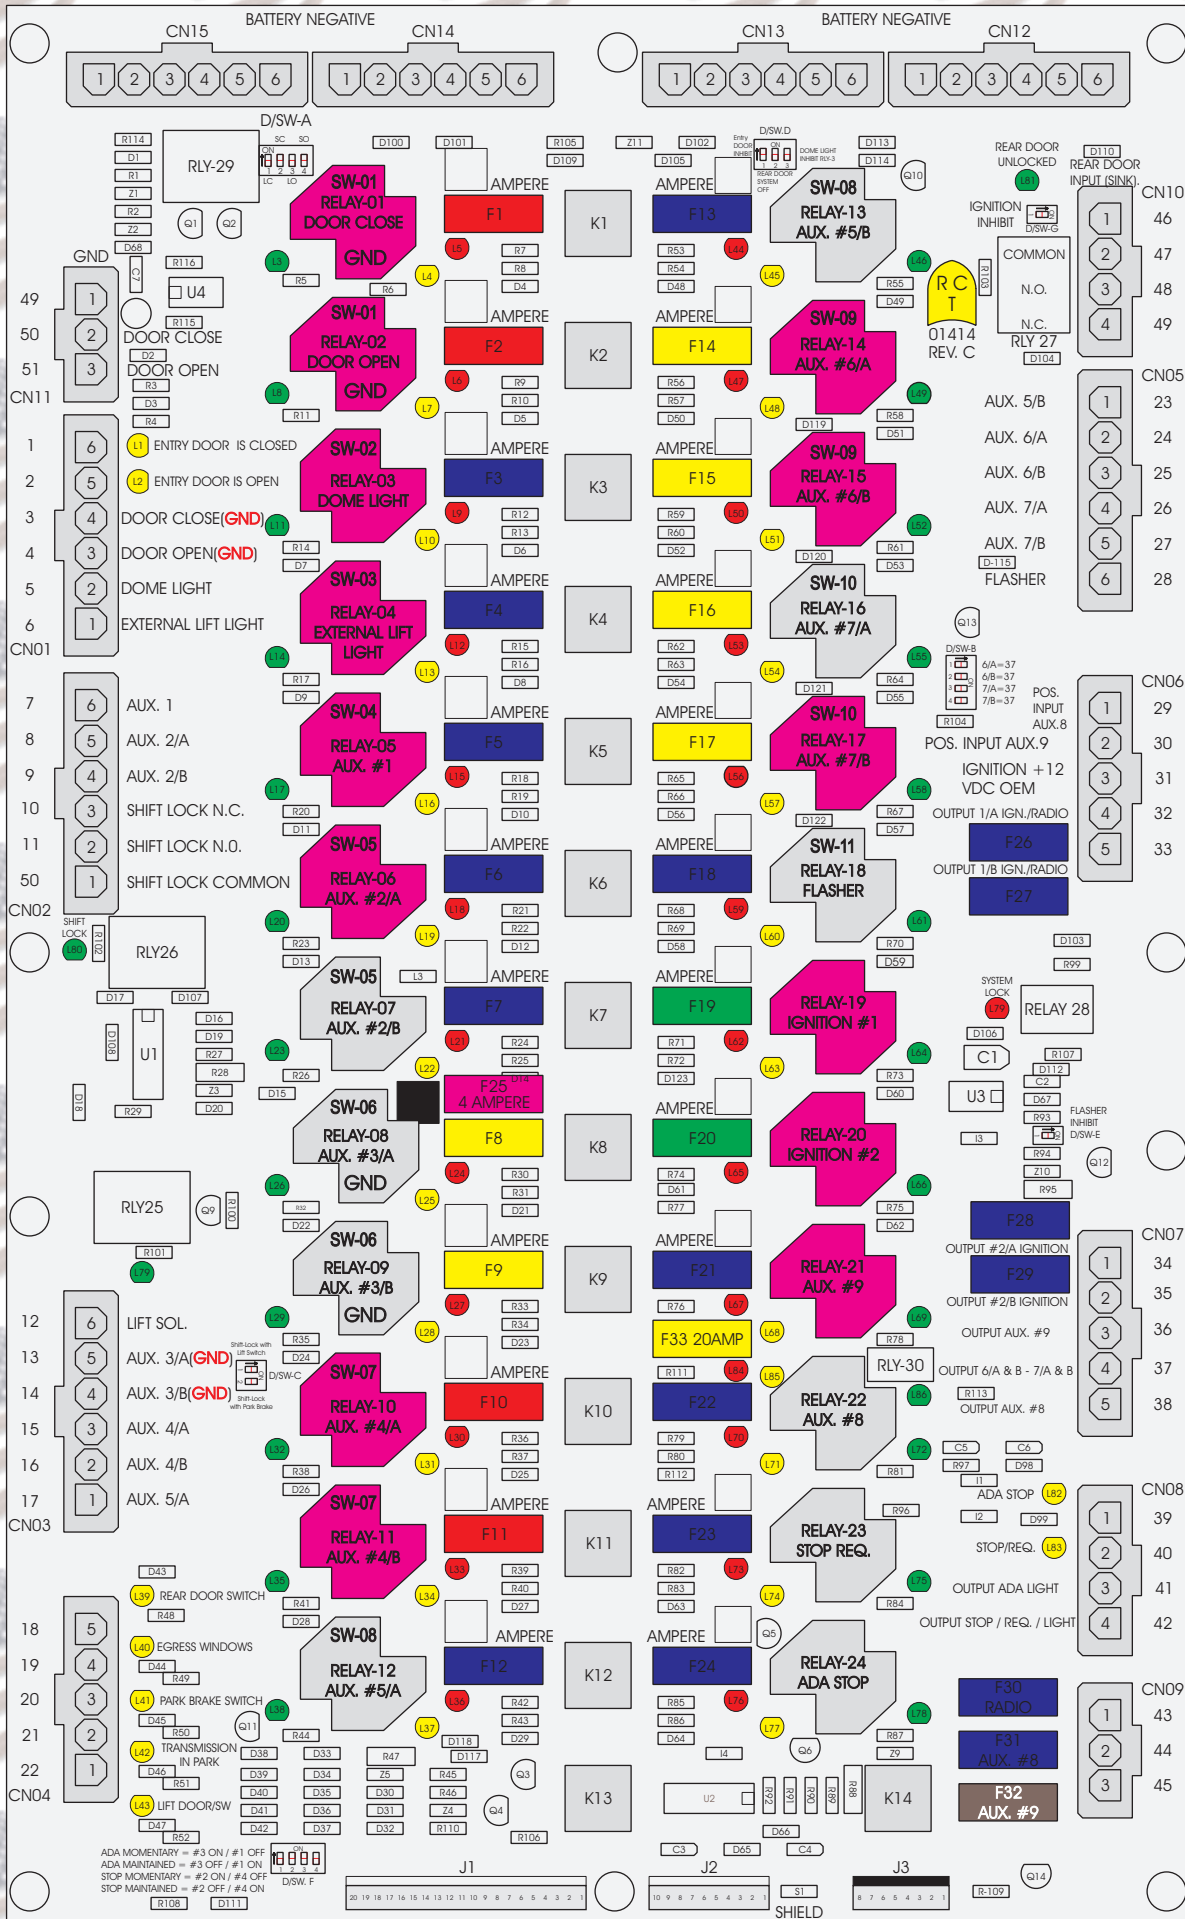

# R. C. Tronics Incorporated

RCT-01414-00238

4 AMPERE

10 AMPERE

15 AMPERE

20 AMPERE

25 AMPERE

30 AMPERE

Comes With System

ADA MOMENTARY - #3 ON / #1 OFF  
 ADA MAINTAINED - #3 OFF / #1 ON  
 STOP MOMENTARY - #2 ON / #4 OFF  
 STOP MAINTAINED - #2 OFF / #4 ON

J1 20 19 18 17 16 15 14 13 12 11 10 9 8 7 6 5 4 3 2 1

J2 10 9 8 7 6 5 4 3 2 1

J3 8 7 6 5 4 3 2 1

SHIELD