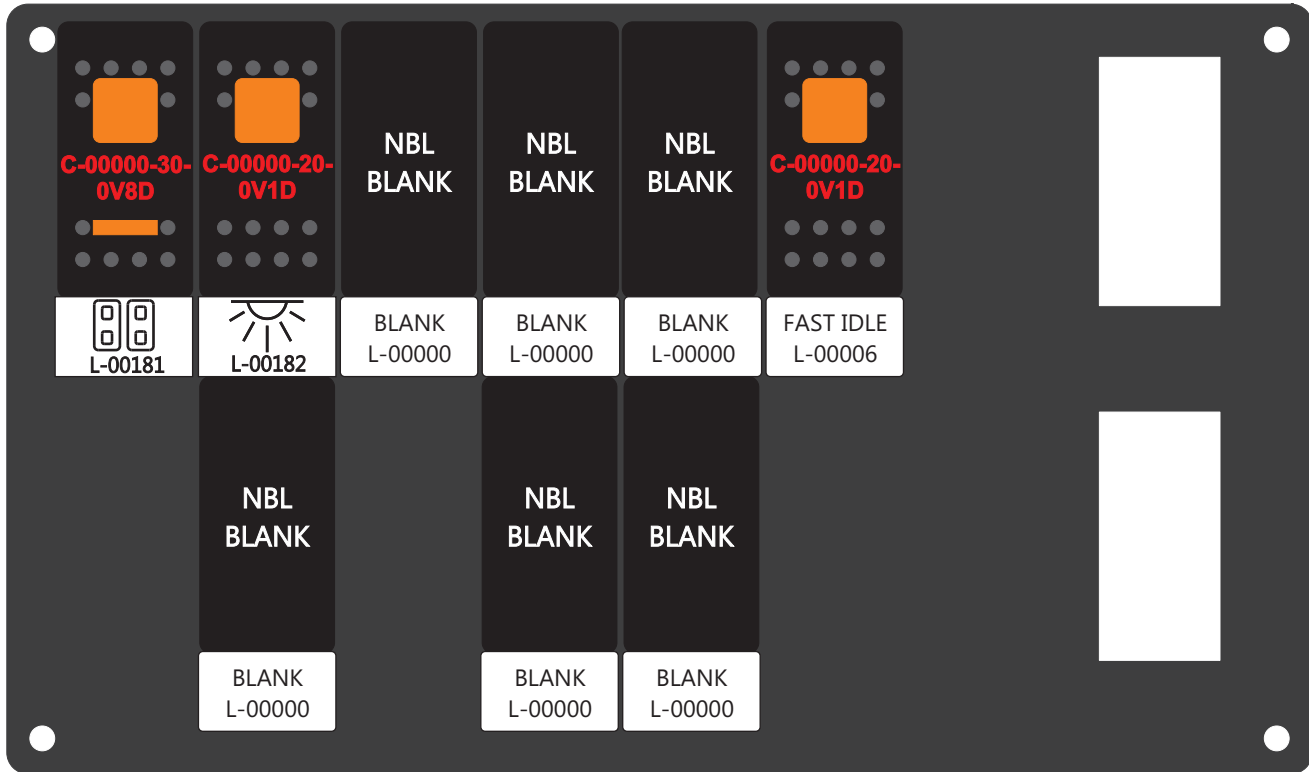

R. C. Tronics Incorporated

2573 East Kercher Road
 Goshen, Indiana 46528
 Toll Free 1-866-457-7790

Phone 1-574-642-3857
 Fax 1-574-642-3858
<http://www.rctronics.com>

RCT-01418-0_01

FAC-01418-0000

S-01083

1-480700-0
 Pin Insert End

Locating
 RED-BLACK-VIOLET
 Mate-N-Loc Connector
 2 Pin Part Number 1-480700-0
 Tyco Pin Number 350570-1

Mate-N-Loc operates relays 6A, 6B & 7B with "IGNITION", on RCT-01760
 Bus Power Center connects to J4 on RCT-01083, Dash Switch Center.

DAT-01349-17006 (6 INCH)

Viewed with Tyco Connector
 Plug-In Face Down.

Isolate and tape
 all conductors