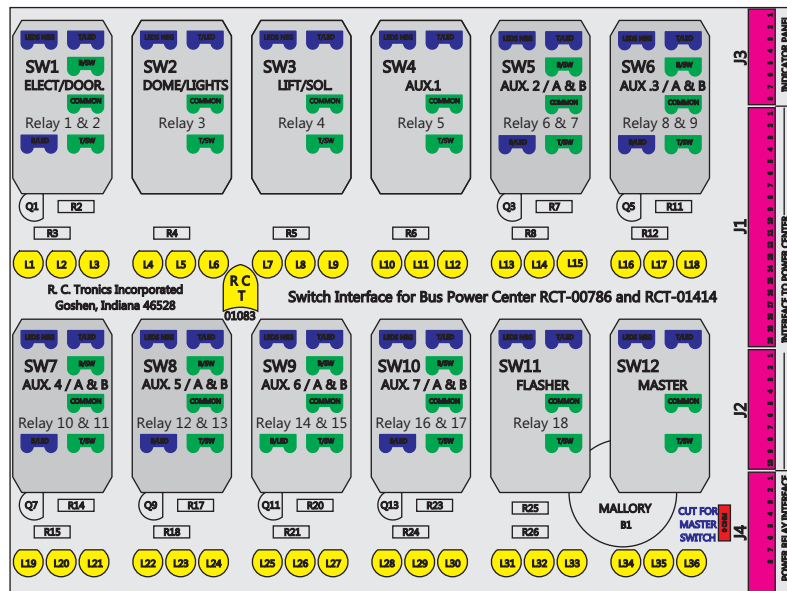

R. C. Tronics Incorporated

2573 East Kercher Road
 Goshen, Indiana 46528
 Toll Free 1-866-457-7790

Phone 1-574-642-3857
 Fax 1-574-642-3858
<http://www.rctronics.com>

RCT-01418-0_01

FAC-01418-0000

S-01083

1-480700-0
 Pin Insert End

Locating
 RED-BLACK-VIOLET
 Mate-N-Loc Connector
 2 Pin Part Number 1-480700-0
 Tyco Pin Number 350570-1

Mate-N-Loc operates relays 6A, 6B & 7B with "IGNITION", on RCT-01760
 Bus Power Center connects to J4 on RCT-01083, Dash Switch Center.

DAT-01349-17006 (6 INCH)

Viewed with Tyco Connector
 Plug-In Face Down.

Isolate and tape
 all conductors