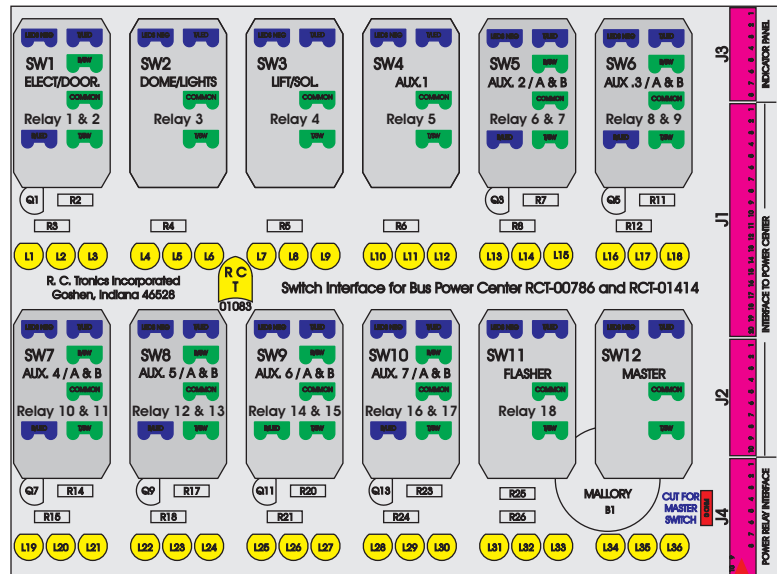

# R. C. Tronics Incorporated

2573 East Kercher Road  
Goshen, Indiana 46528  
Toll Free 1-866-457-7790

Phone 1-574-642-3857  
Fax 1-574-642-3858  
<http://www.rctronics.com>

RCT-01449-0\_\_00, Relays 4A, 4B, 6A, 6B, 7B.

FAC-01449-00000

Amp Maten-Loc Three Pin Part Number 1-480700-0  
Flat Face Down. Red 6/A, Black 6/B & Violet 7/B  
Viewed with Ten Pin Tyco Connector Face Down.

Wire Nut Together  
Operates 4/A & 4/B.

S-01083

DAT-01349-13006 (6 INCH)

Mate-N-Loc operates relays 6A, 6B & 7B with "IGNITION", on RCT-00786 or RCT-01414,  
Bus Power Center connects to J4 on RCT-01083, Dash Switch Center.  
Blue, Orange and White Operates 4A, 4B, with "IGNITION".