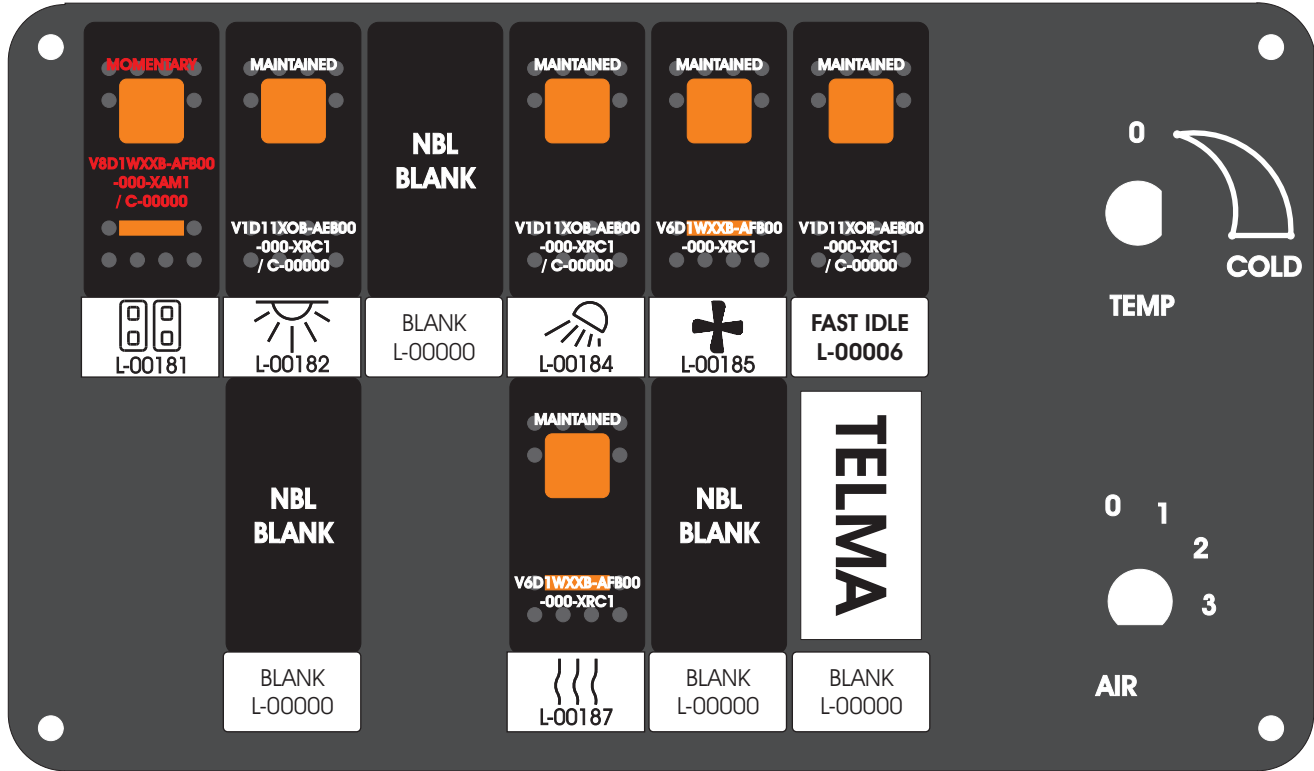

FAC-01449-00000

Amp Maten-Loc Three Pin Part Number 1-480700-0  
Flat Face Down. Red 6/A, Black 6/B & Violet 7/B  
Viewed with Ten Pin Tyco Connector Face Down.

Wire Nut Together  
Operates 4/A & 4/B.

S-01083

DAT-01349-13006 (6 INCH)

Mate-N-Loc operates relays 6A, 6B & 7B with "IGNITION", on RCT-00786 or RCT-01414,  
Bus Power Center connects to J4 on RCT-01083, Dash Switch Center.  
Blue, Orange and White Operates 4A, 4B, with "IGNITION".