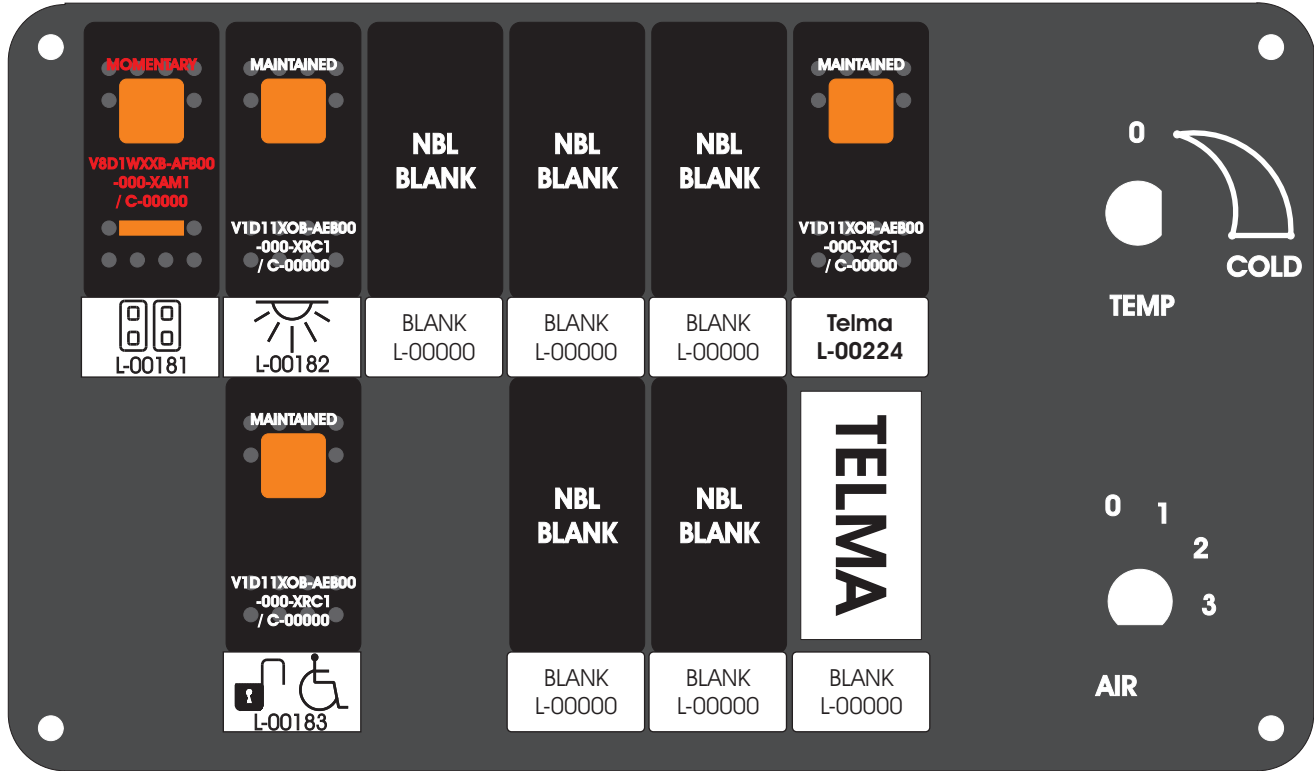

R. C. Tronics Incorporated

2573 East Kercher Road
Goshen, Indiana 46528
Toll Free 1-866-457-7790

Phone 1-574-642-3857
Fax 1-574-642-3858
<http://www.rctronics.com>

RCT-01449-0__01, Relays 4A, 4B, 6A, 6B, 7B.

FAC-01449-0000