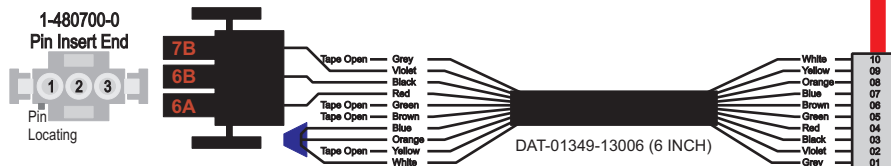

Wire Nut Together
Operates 4/A & 4/B.