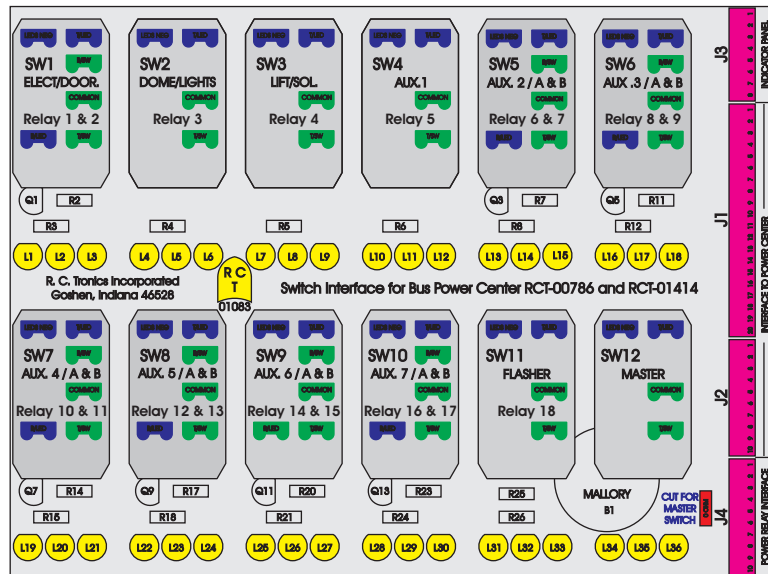

R. C. Tronics Incorporated

2573 East Kercher Road
Goshen, Indiana 46528
Toll Free 1-866-457-7790

Phone 1-574-642-3857
Fax 1-574-642-3858
<http://www.rctronics.com>

RCT-01449-0__01, Relays 4A, 4B, 6A, 6B, 7B.

FAC-01449-0000

S-01083

Wire Nut Together
Operates 4/A & 4/B.