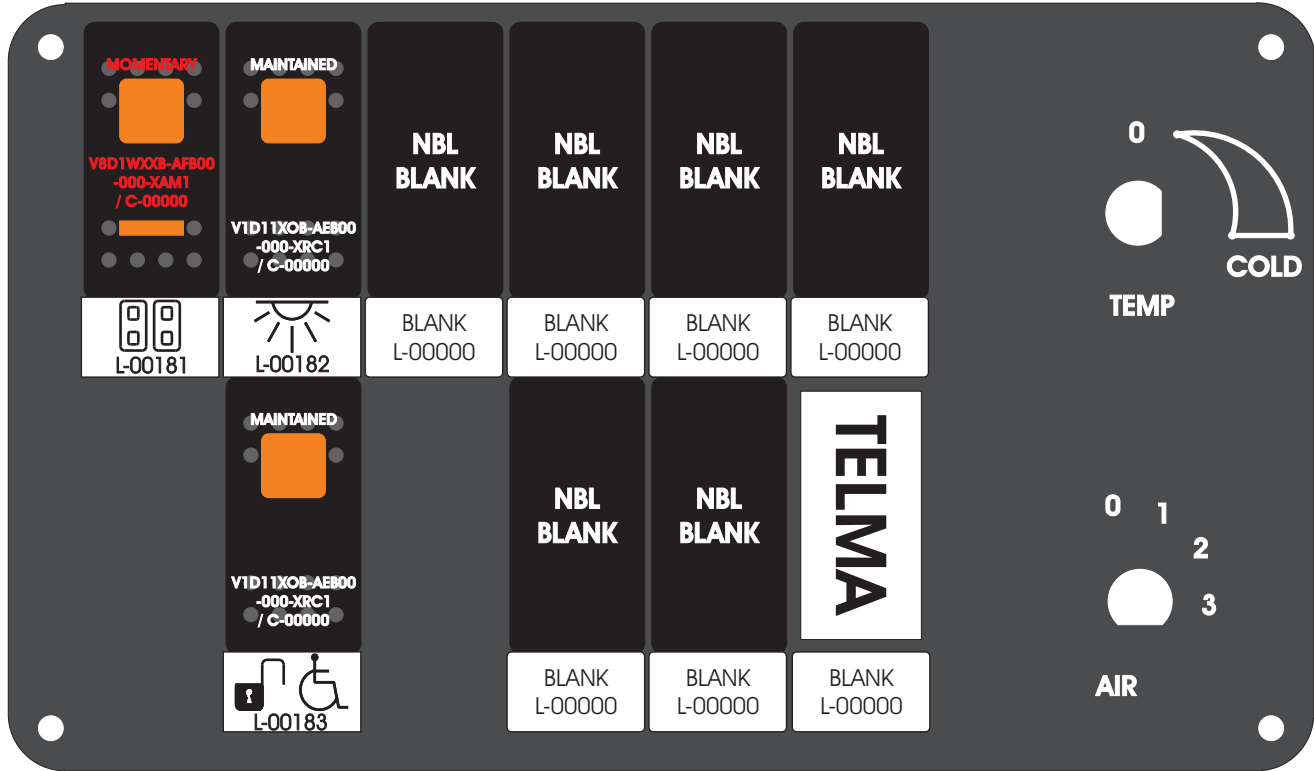

## RCT-01449-0\_\_02, Relays 4A, 4B, 6A, 6B, 7B.

FAC-01449-00000

Amp Maten-Loc Three Pin Part Number 1-480700-0  
Flat Face Down. Red 6/A, Black 6/B & Violet 7/B  
Viewed with Ten Pin Tyco Connector Face Down.

Wire Nut Together  
Operates 4/A & 4/B.

S-01083

DAT-01349-13006 (6 INCH)

Mate-N-Loc operates relays 6A, 6B & 7B with "IGNITION", on RCT-00786 or RCT-01414,  
Bus Power Center connects to J4 on RCT-01083, Dash Switch Center.  
Blue, Orange and White Operates 4A, 4B, with "IGNITION".