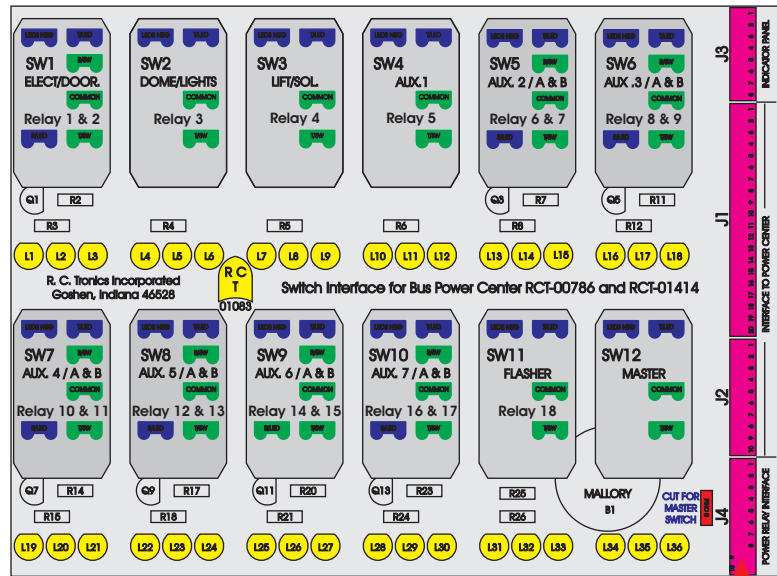

# R. C. Tronics Incorporated

2573 East Kercher Road  
Goshen, Indiana 46528  
Toll Free 1-866-457-7790

Phone 1-574-642-3857  
Fax 1-574-642-3858  
<http://www.rctronics.com>

## RCT-01449-0\_\_02, Relays 4A, 4B, 6A, 6B, 7B.

FAC-01449-00000

Amp Maten-Loc Three Pin Part Number 1-480700-0  
Flat Face Down. Red 6/A, Black 6/B & Violet 7/B  
Viewed with Ten Pin Tyco Connector Face Down.

Wire Nut Together  
Operates 4/A & 4/B.

S-01083

DAT-01349-13006 (6 INCH)

Mate-N-Loc operates relays 6A, 6B & 7B with "IGNITION", on RCT-00786 or RCT-01414,  
Bus Power Center connects to J4 on RCT-01083, Dash Switch Center.  
Blue, Orange and White Operates 4A, 4B, with "IGNITION".