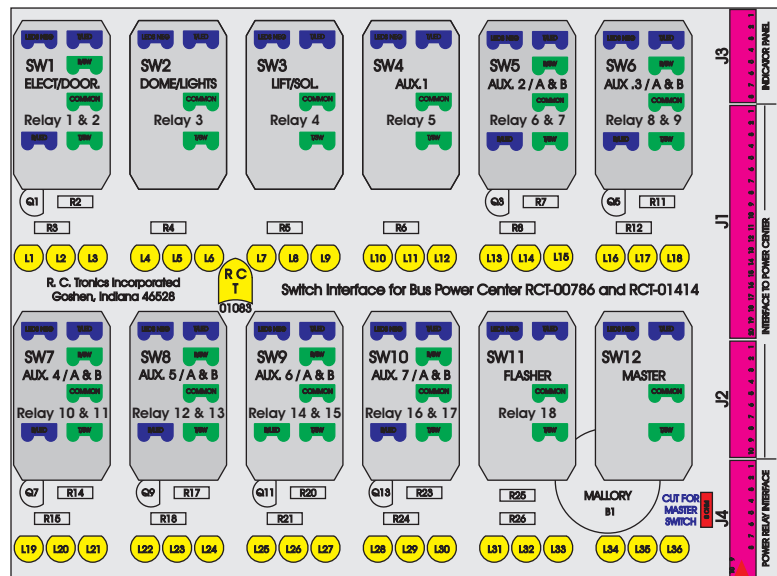

# R. C. Tronics Incorporated

2573 East Kercher Road  
Goshen, Indiana 46528  
Toll Free 1-866-457-7790

Phone 1-574-642-3857  
Fax 1-574-642-3858  
<http://www.rctronics.com>

## RCT-01449-0\_\_03, Relays 4A, 4B, 6A, 6B, 7B.

FAC-01449-00000

Amp Maten-Loc Three Pin Part Number 1-480700-0  
Flat Face Down. Red 6/A, Black 6/B & Violet 7/B  
Viewed with Ten Pin Tyco Connector Face Down.

Wire Nut Together  
Operates 4/A & 4/B.

S-01083

DAT-01349-13006 (6 INCH)

Mate-N-Loc operates relays 6A, 6B & 7B with "IGNITION", on RCT-00786 or RCT-01414,  
Bus Power Center connects to J4 on RCT-01083, Dash Switch Center.  
Blue, Orange and White Operates 4A, 4B, with "IGNITION".