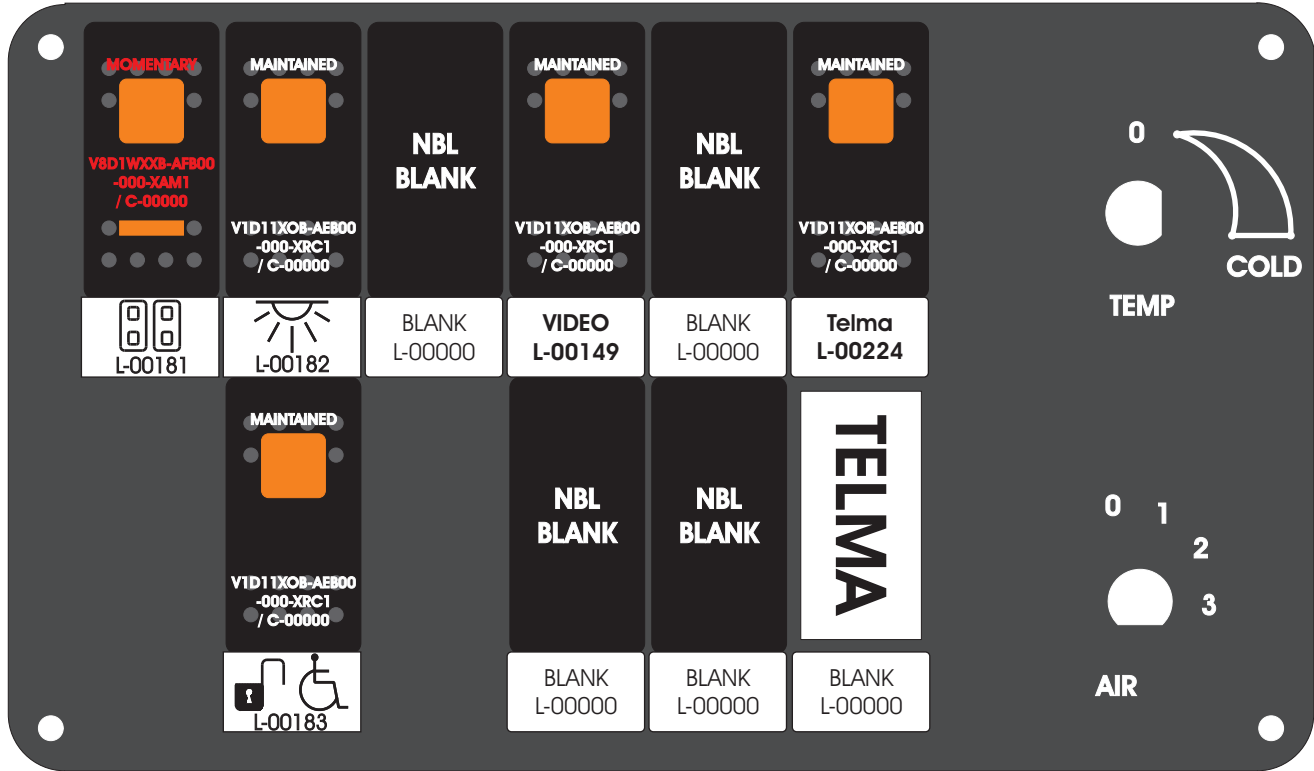

## RCT-01449-0\_\_03, Relays 4A, 4B, 6A, 6B, 7B.

FAC-01449-00000

Amp Maten-Loc Three Pin Part Number 1-480700-0  
Flat Face Down. Red 6/A, Black 6/B & Violet 7/B  
Viewed with Ten Pin Tyco Connector Face Down.

Wire Nut Together  
Operates 4/A & 4/B.

S-01083

DAT-01349-13006 (6 INCH)

Mate-N-Loc operates relays 6A, 6B & 7B with "IGNITION", on RCT-00786 or RCT-01414,  
Bus Power Center connects to J4 on RCT-01083, Dash Switch Center.  
Blue, Orange and White Operates 4A, 4B, with "IGNITION".