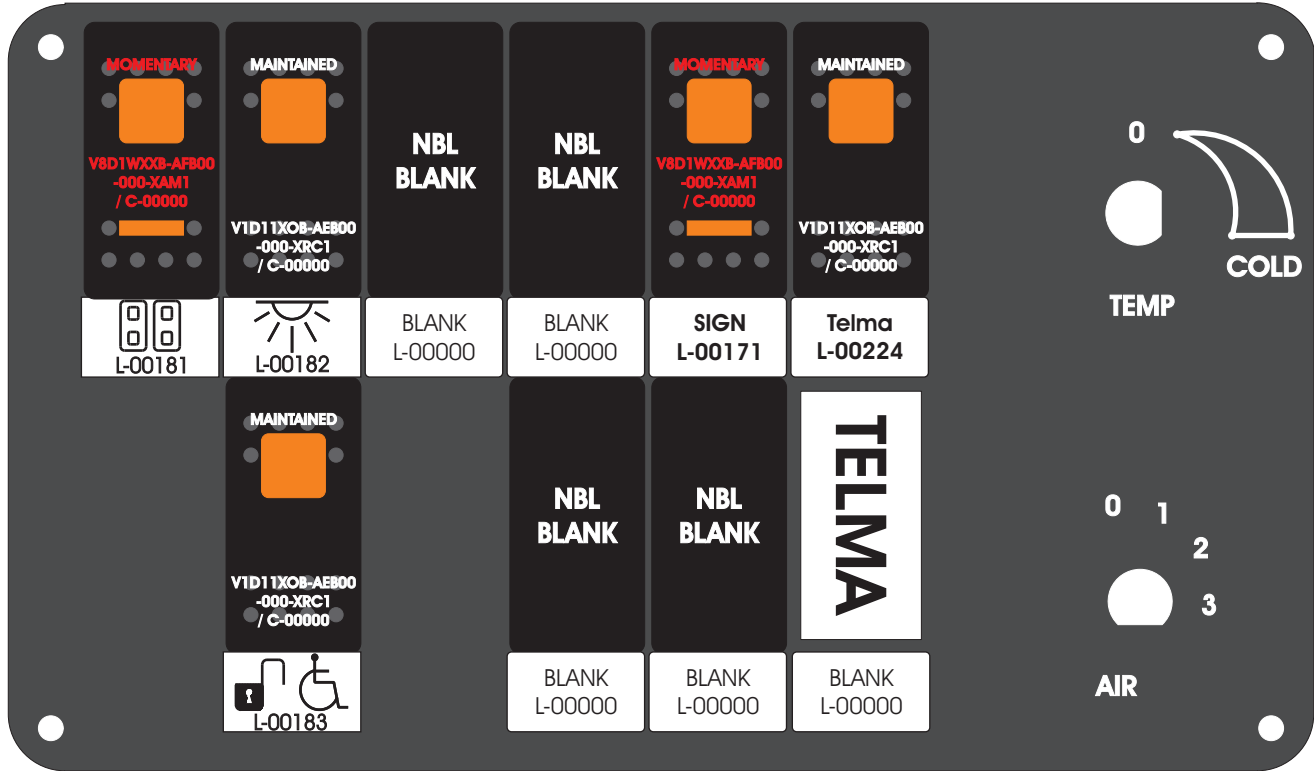

# R. C. Tronics Incorporated

2573 East Kercher Road  
Goshen, Indiana 46528  
Toll Free 1-866-457-7790

Phone 1-574-642-3857  
Fax 1-574-642-3858  
<http://www.rctronics.com>

RCT-01449-0\_\_04, Relays 4A, 4B, 6A, 6B, 7B.

FAC-01449-00000

Amp Maten-Loc Three Pin Part Number 1-480700-0  
Flat Face Down. Red 6/A, Black 6/B & Violet 7/B  
Viewed with Ten Pin Tyco Connector Face Down.

Wire Nut Together  
Operates 4/A & 4/B.

S-01083

DAT-01349-13006 (6 INCH)

Mate-N-Loc operates relays 6A, 6B & 7B with "IGNITION", an RCT-00786 or RCT-01414,  
Bus Power Center connects to J4 on RCT-01083, Dash Switch Center.  
Blue, Orange and White Operates 4A, 4B, with "IGNITION".