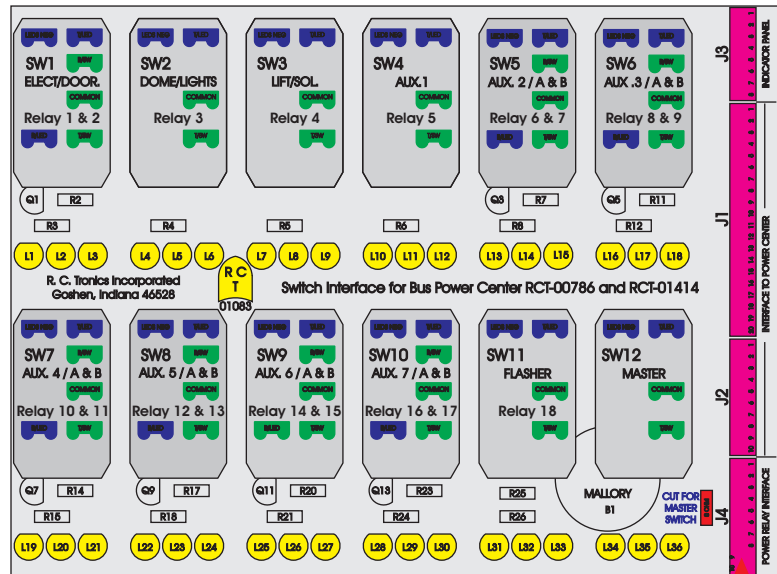

# R. C. Tronics Incorporated

2573 East Kercher Road  
Goshen, Indiana 46528  
Toll Free 1-866-457-7790

Phone 1-574-642-3857  
Fax 1-574-642-3858  
<http://www.rctronics.com>

RCT-01449-0\_\_04, Relays 4A, 4B, 6A, 6B, 7B.

FAC-01449-00000

Amp Maten-Loc Three Pin Part Number 1-480700-0  
Flat Face Down. Red 6/A, Black 6/B & Violet 7/B  
Viewed with Ten Pin Tyco Connector Face Down.

Wire Nut Together  
Operates 4/A & 4/B.

S-01083

DAT-01349-13006 (6 INCH)

Mate-N-Loc operates relays 6A, 6B & 7B with "IGNITION", an RCT-00786 or RCT-01414,  
Bus Power Center connects to J4 on RCT-01083, Dash Switch Center.  
Blue, Orange and White Operates 4A, 4B, with "IGNITION".