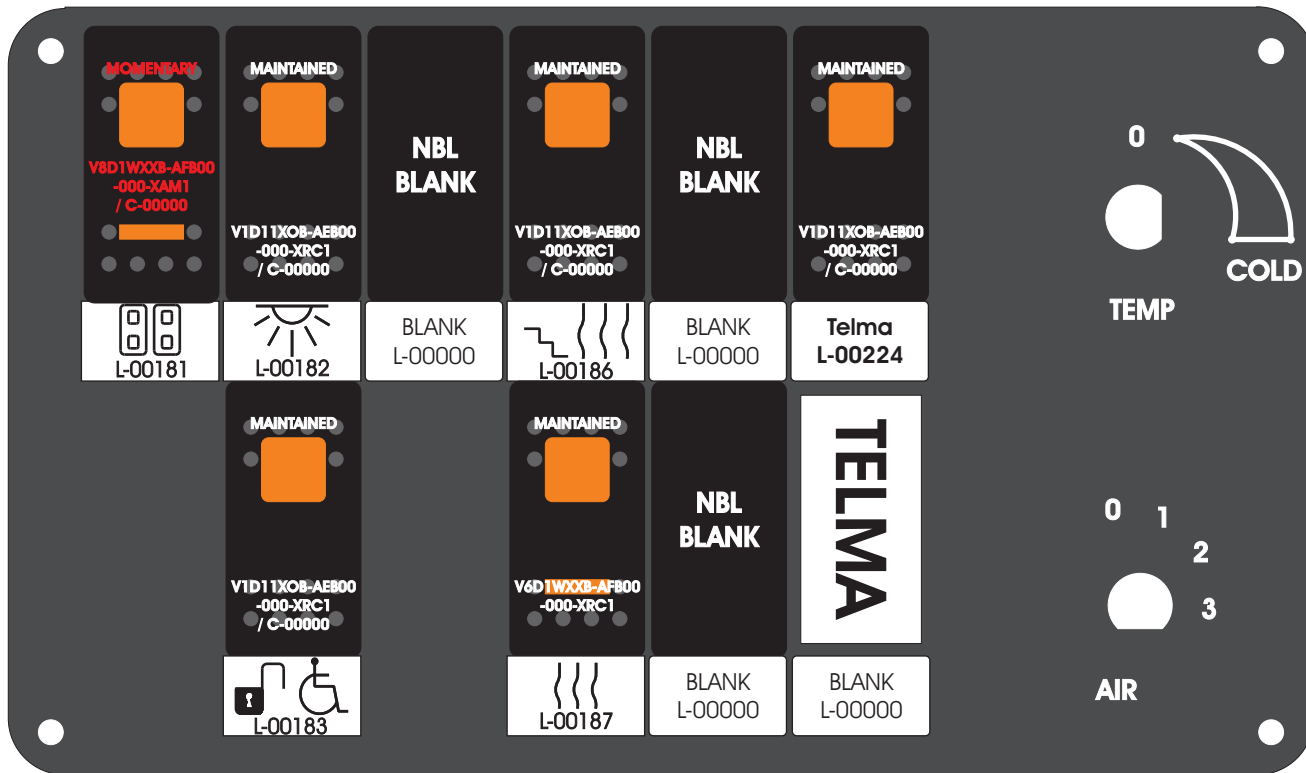

FAC-01449-00000

Amp Maten-Loc Three Pin Part Number 1-480700-0
Flat Face Down. Red 6/A, Black 6/B & Violet 7/B
Viewed with Ten Pin Tyco Connector Face Down.

Wire Nut Together
Operates 4/A & 4/B.

S-01083

DAT-01349-13006 (6 INCH)

Mate-N-Loc operates relays 6A, 6B & 7B with "IGNITION". on RCT-00786 or RCT-01414,
Bus Power Center connects to J4 on RCT-01083, Dash Switch Center.
Blue, Orange and White Operates 4A, 4B, with "IGNITION".