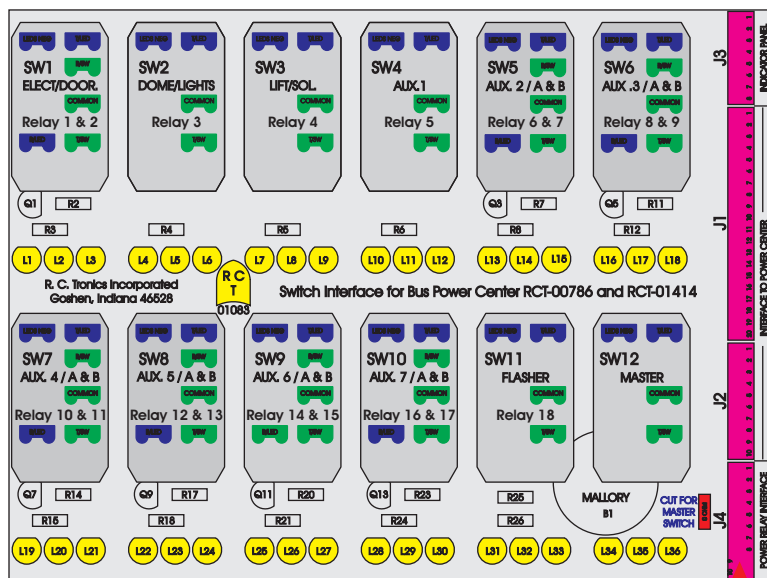

R. C. Tronics Incorporated

2573 East Kercher Road
Goshen, Indiana 46528
Toll Free 1-866-457-7790

Phone 1-574-642-3857
Fax 1-574-642-3858
<http://www.rctronics.com>

RCT-01449-0__05, Relays 4A, 4B, 6A, 6B, 7B.

FAC-01449-00000

Amp Maten-Loc Three Pin Part Number 1-480700-0
Flat Face Down. Red 6/A, Black 6/B & Violet 7/B
Viewed with Ten Pin Tyco Connector Face Down.

Wire Nut Together
Operates 4/A & 4/B.

S-01083

DAT-01349-13006 (6 INCH)

Mate-N-Loc operates relays 6A, 6B & 7B with "IGNITION". on RCT-00786 or RCT-01414,
Bus Power Center connects to J4 on RCT-01083, Dash Switch Center.
Blue, Orange and White Operates 4A, 4B, with "IGNITION".