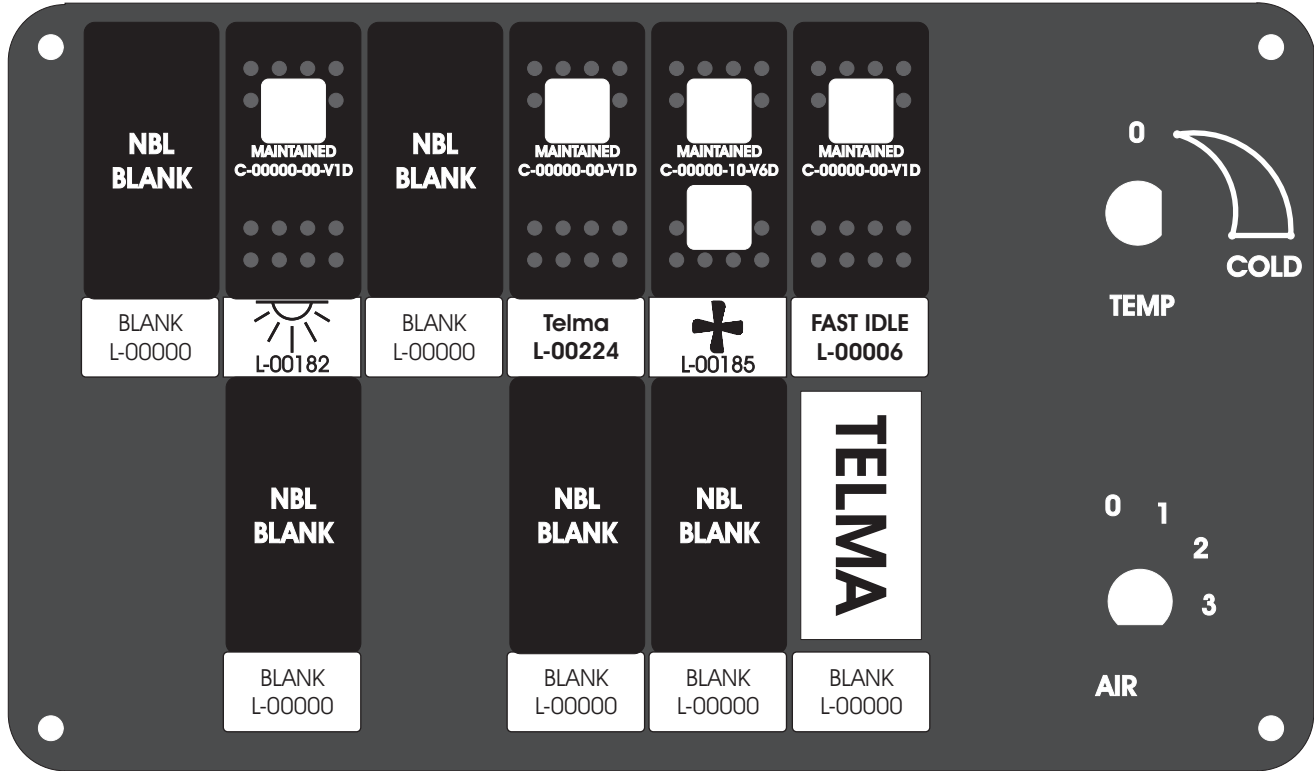

R. C. Tronics Incorporated

2573 East Kercher Road
Goshen, Indiana 46528
Toll Free 1-866-457-7790

Phone 1-574-642-3857
Fax 1-574-642-3858
<http://www.rctronics.com>

RCT-01449-0__6, Relays 4A, 4B, 5A, 5B, 6A, 6B.

FAC-01449-00000

S-01083

Amp Maten-Loc Three Pin Part Number 1-480700-0
Flat Face Down. Red 6/A, Black 6/B & Violet 7/B
Viewed with Ten Pin Tyco Connector Face Down.

Wire Nut Together
Operates 4/A & 4/B.

Mate-N-Loc operates relays 6A, 6B & 7B with "IGNITION", on RCT-00786 or RCT-01414,
Bus Power Center connects to J4 on RCT-01083, Dash Switch Center.
Blue, Orange and White Operates 4A, 4B, with "IGNITION".