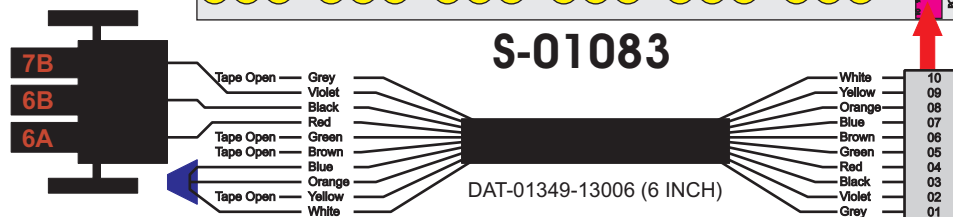

R. C. Tronics Incorporated

2573 East Kercher Road
Goshen, Indiana 46528
Toll Free 1-866-457-7790

Phone 1-574-642-3857
Fax 1-574-642-3858
<http://www.rctronics.com>

RCT-01449-0__6, Relays 4A, 4B, 5A, 5B, 6A, 6B.

FAC-01449-00000

S-01083

Amp Maten-Loc Three Pin Part Number 1-480700-0
Flat Face Down. Red 6/A, Black 6/B & Violet 7/B
Viewed with Ten Pin Tyco Connector Face Down.

Wire Nut Together
Operates 4/A & 4/B.

Mate-N-Loc operates relays 6A, 6B & 7B with "IGNITION", on RCT-00786 or RCT-01414,
Bus Power Center connects to J4 on RCT-01083, Dash Switch Center.
Blue, Orange and White Operates 4A, 4B, with "IGNITION".