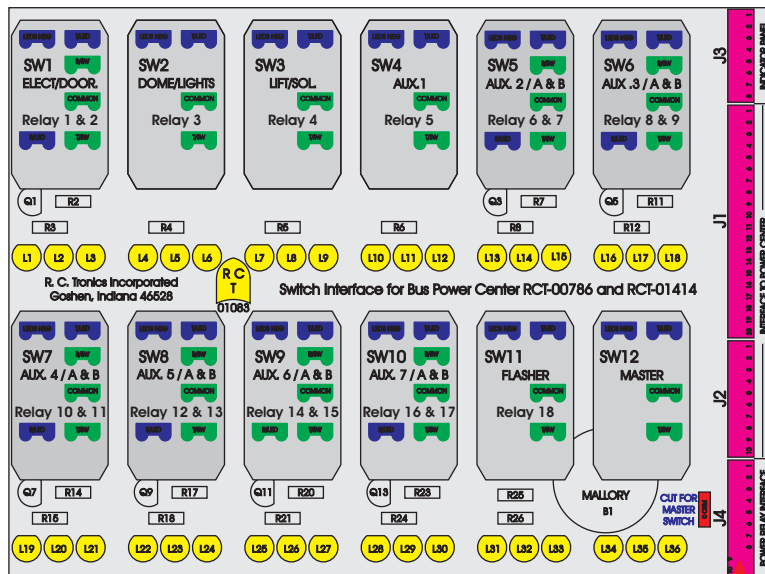

R. C. Tronics Incorporated

2573 East Kercher Road
Goshen, Indiana 46528
Toll Free 1-866-457-7790

Phone 1-574-642-3857
Fax 1-574-642-3858
<http://www.rctronics.com>

RCT-01449-0__6, Relays 4A, 4B, 5A, 5B, 6A, 6B.

FAC-01449-00000

S-01083

Amp Maten-Loc Three Pin Part Number 1-480700-0
Flat Face Down. Red 6/A, Black 6/B & Violet 7/B
Viewed with Ten Pin Tyco Connector Face Down.

Wire Nut Together
Operates 4/A & 4/B.

Mate-N-Loc operates relays 6A, 6B & 7B with "IGNITION", on RCT-00786 or RCT-01414,
Bus Power Center connects to J4 on RCT-01083, Dash Switch Center.
Blue, Orange and White Operates 4A, 4B, with "IGNITION".