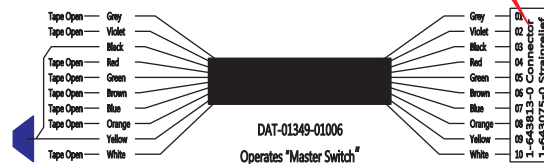

R. C. Tronics Incorporated

2573 East Kercher Road
Goshen, Indiana 46528
Toll Free 1-866-457-7790

Phone 1-574-642-3857
Fax 1-574-642-3858
<http://www.rctronics.com>

RCT-01513-0_20, 4/A, 4/B, 5A, 5B Master Switch, GMT-560
with Telma, Switch 8.

S-01069