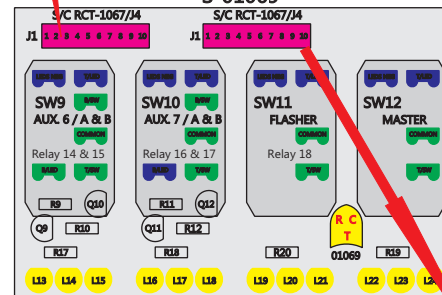

R. C. Tronics Incorporated

2573 East Kercher Road
Goshen, Indiana 46528
Toll Free 1-866-457-7790

Phone 1-574-642-3857
Fax 1-574-642-3858
<http://www.rctronics.com>

RCT-01513-0_20, 4/A, 4/B, 5A, 5B Master Switch, GMT-560
with Telma, Switch 8.

S-01069