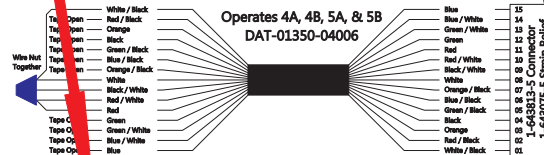

R. C. Tronics Incorporated

2573 East Kercher Road
Goshen, Indiana 46528
Toll Free 1-866-457-7790

Phone 1-574-642-3857
Fax 1-574-642-3858
<http://www.rctronics.com>

RCT-01513-0_20, 4/A, 4/B, 5A, 5B Master Switch, GMT-560
with Telma, Switch 8.

S-01069