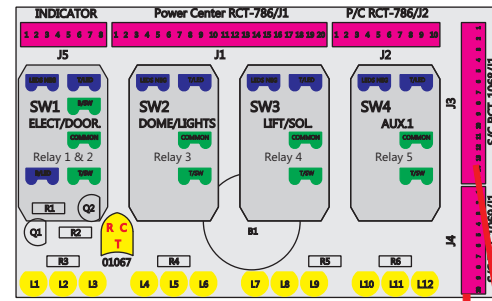

R. C. Tronics Incorporated

2573 East Kercher Road
Goshen, Indiana 46528
Toll Free 1-866-457-7790

Phone 1-574-642-3857
Fax 1-574-642-3858
<http://www.rctronics.com>

RCT-01513-0_20, 4/A, 4/B, 5A, 5B Master Switch, GMT-560
with Telma, Switch 8.

S-01067