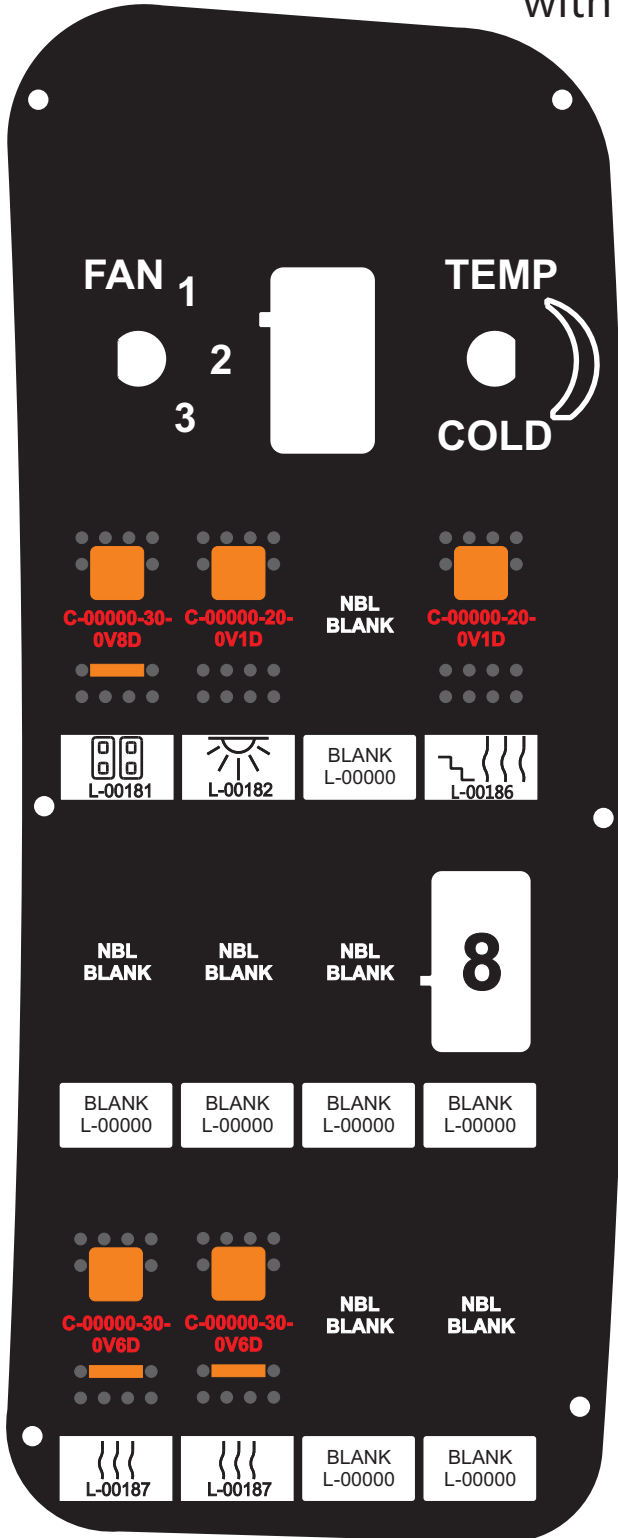

R. C. Tronics Incorporated

2573 East Kercher Road
Goshen, Indiana 46528
Toll Free 1-866-457-7790

Phone 1-574-642-3857
Fax 1-574-642-3858
<http://www.rctronics.com>

RCT-01513-0_20, 4/A, 4/B, 5A, 5B Master Switch, GMT-560
with Telma, Switch 8.

S-01067