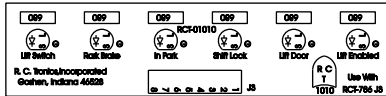

R. C. Tronics Incorporated

2573 East Kercher Road
Goshen, Indiana 46528
Toll Free 1-866-457-7790

Phone 1-574-642-3857
Fax 1-574-642-3858
<http://www.rctronics.com>

RCT-01516-00210, 4/A, 4/B, 5A, 5B Master Switch, GMT-560

Switch 8 OEM Exhaust

ADA Display connects to RCT-786-J3
Power Center Order DAT-01348-00XXX.

Connect to PCB-1067 or PCB-1068 operates 4/A, 4/B, 5/A, 5/B RCT-786 or RCT-1414, Bus Power Center

DAT-01350-04006