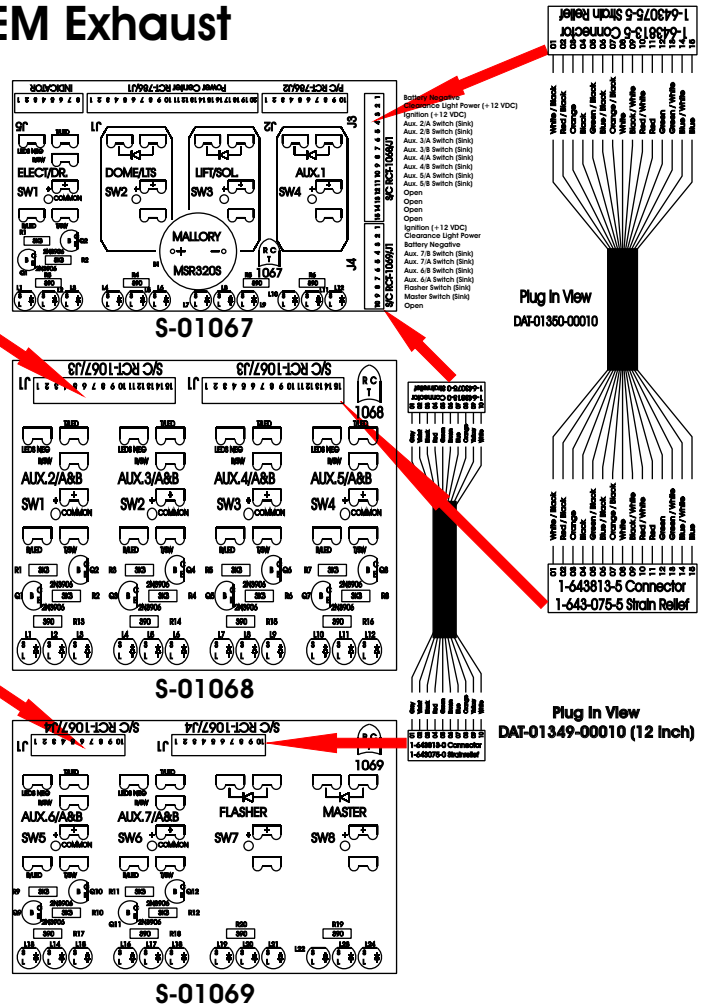

- 1 - Faceplate, FAC-01253-00000, Material, Textures Coal Black / White, Part Number 842-422
- 1 - S-01067 (Electric Door, Dome Lights, Lift Solenoid, & Aux. 1)
- 1 - S-01068 (Aux. 2/A & 2B - 3A/ & 2B - 4/A & 4/B - 5A & 5/B)
- 1 - S-01069 (Aux. 6/A & 6/B - 7/A & 7/B - Flasher & Master)
- 1 - S-01010
- 1 - DAT-01350-00010, connect to S-01067/J3 & S-01068/J1.
- 1 - DAT-01350-04006, connect to S-01068/J1, operates 4A,4B. (Wire nut: wt/bk-wt-bk/wt-red/white-red)
- 1 - DAT-01349-00010, connect to S-01067/J4 & S-01069/J1.
- 1 - DAT-01349-01006, connect to S-01069/J1, operates "Master Switch." (Wire nut: bk-yellow)
- Switch #01 Carling SB, Black, (ON)-OFF-(ON) V8D1WXXB-AFB00-000-XAM1 with Legend L-181, "Entry Door."
- Switch #02 Carling SB, Black, ON-OFF, V1D11XOB-AEB00-000-XRC1 with Legend L-182, "Interior Light."
- Switch #03 Carling SB, Black, ON-OFF, V1D11XOB-AEB00-000-XRC1 with Legend L-183, "Lift interlock."
- Switch #04 Carling NBL Blank with L-00 Blank Legend.
- Switch #05 Carling NBL Blank with L-00 Blank Legend.
- Switch #06 Carling NBL Blank with L-00 Blank Legend.
- Switch #07 Carling NBL Blank with L-00 Blank Legend.
- Switch #08 Dedicated to OEM Exhaust Switch.
- Switch #09 Carling SB, Black, ON-OFF-ON V6D1WXXB-AFB00-000-XRC1 with Legend L-187, "2nd Rear Heater."
- Switch #10 Carling SB, Black, ON-OFF-ON V6D1WXXB-AFB00-000-XRC1 with Legend L-187, "2nd Rear Heater."
- Switch #11 Carling SB, Black, ON-OFF, V1D11XOB-AEB00-000-XRC1 with Legend L-46, "Flasher."
- Switch #12 Carling NBL Blank with L-00 Blank Legend