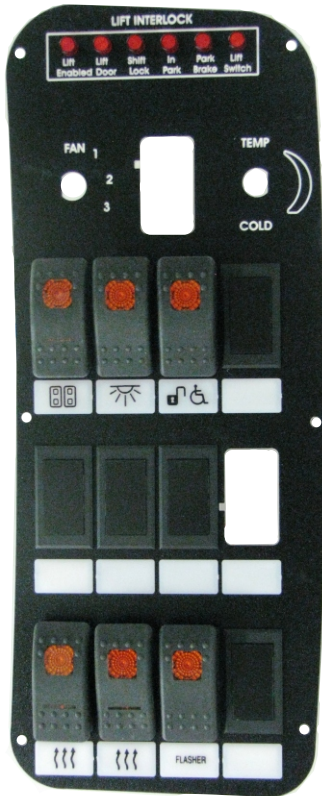

R. C. Tronics Incorporated

2573 East Kercher Road
Goshen, Indiana 46528
Toll Free 1-866-457-7790

Phone 1-574-642-3857
Fax 1-574-642-3858
<http://www.rctronics.com>

RCT-01516-00210, 4/A, 4/B, 5A, 5B Master Switch, GMT-560

Switch 8 OEM Exhaust

ADA Display connects to RCT-786-J3
Power Center Order DAT-01348-00XXX.

Connect to PCB-1067 or PCB-1068 operates 4/A, 4/B, 5/A, 5/B RCT-786 or RCT-1414, Bus Power Center

DAT-01350-04006