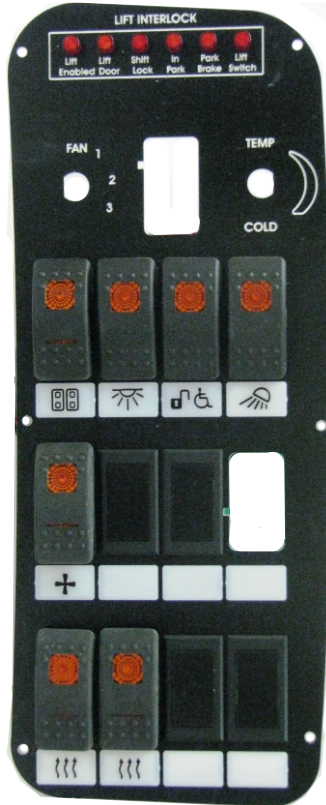

R. C. Tronics Incorporated

2573 East Kercher Road
Goshen, Indiana 46528
Toll Free 1-866-457-7790

Phone 1-574-642-3857
Fax 1-574-642-3858
<http://www.rctronics.com>

RCT-01516-00211, 4/A, 4/B, 5A, 5B Master Switch, GMT-560

Switch 8 OEM Exhaust

ADA Display connects to RCT-786-J3
Power Center Order DAT-01348-00XXX.

Connect to PCB-1067 or PCB-1068
operates 4/A, 4/B, 5/A, 5/B RCT-786
or RCT-1414, Bus Power Center

DAT-01350-04006