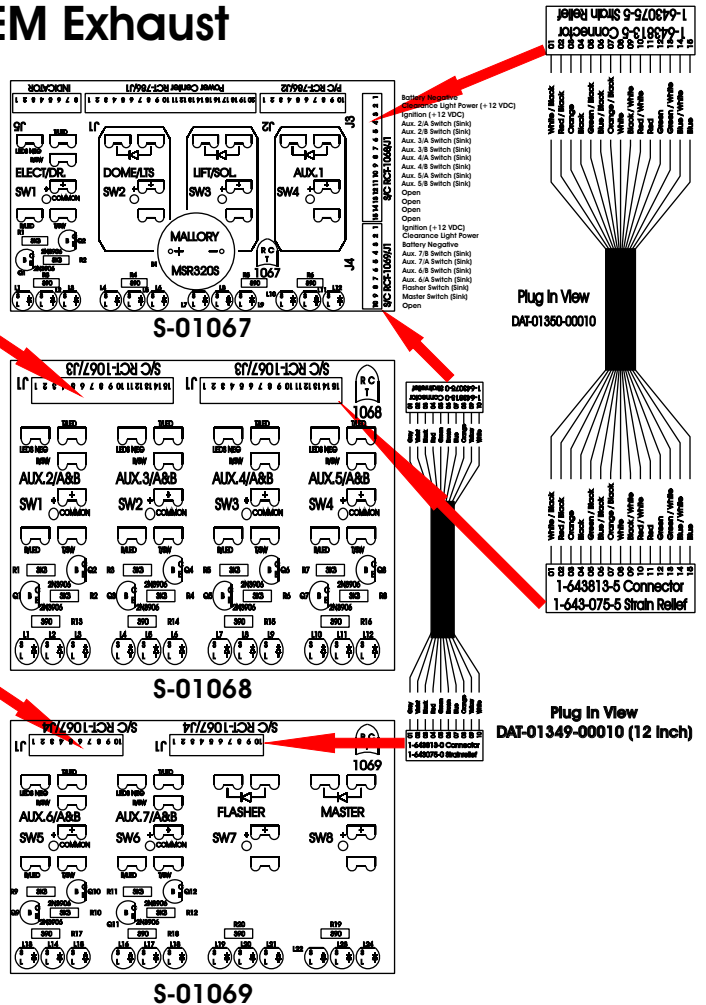

- 1 - Faceplate, FAC-01253-00000, Material, Textures Coal Black / White, Part Number 842-422
- 1 - S-01067 (Electric Door, Dome Lights, Lift Solenoid, & Aux. 1)
- 1 - S-01068 (Aux. 2/A & 2B - 3A/ & 2B - 4/A & 4/B - 5A & 5/B)
- 1 - S-01069 (Aux. 6/A & 6/B - 7/A & 7/B - Flasher & Master)
- 1 - S-01010
- 1 - DAT-01350-00010, connect to S-01067/J3 & S-01068/J1.
- 1 - DAT-01350-04006, connect to S-01068/J1, operates 4A,4B. (Wire nut: wt/bk-wt-bk/wt-red/white-red)
- 1 - DAT-01349-00010, connect to S-01067/J4 & S-01069/J1.
- 1 - DAT-01349-01006, connect to S-01069/J1, operates "Master Switch." (Wire nut: bk-yellow)

- Switch #01 Carling SB, Black, (ON)-OFF-(ON) V8D1WXXB-AFB00-000-XAM1 with Legend L-181, "Entry Door."
- Switch #02 Carling SB, Black, ON-OFF, V1D11XOB-AEB00-000-XRC1 with Legend L-182, "Interior Light."
- Switch #03 Carling SB, Black, ON-OFF, V1D11XOB-AEB00-000-XRC1 with Legend L-183, "Lift interlock."
- Switch #04 Carling SB, Black, ON-OFF, V1D11XOB-AEB00-000-XRC1 with Legend L-184, "Reading Light."
- Switch #05 Carling SB, Black, ON-OFF, V1D11XOB-AEB00-000-XRC1 with Legend L-185, "Defrost Fan."
- Switch #06 Carling NBL Blank with L-00 Blank Legend.
- Switch #07 Carling NBL Blank with L-00 Blank Legend.
- Switch #08 Dedicated to OEM Exhaust Switch.
- Switch #09 Carling SB, Black, ON-OFF-ON V6D1WXXB-AFB00-000-XRC1 with Legend L-187, "2nd Rear Heater."
- Switch #10 Carling SB, Black, ON-OFF-ON V6D1WXXB-AFB00-000-XRC1 with Legend L-187, "2nd Rear Heater."
- Switch #11 Carling NBL Blank with L-00 Blank Legend.
- Switch #12 Carling NBL Blank with L-00 Blank Legend.