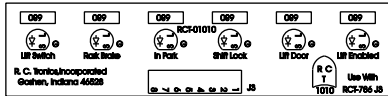

R. C. Tronics Incorporated

2573 East Kercher Road
Goshen, Indiana 46528
Toll Free 1-866-457-7790

Phone 1-574-642-3857
Fax 1-574-642-3858
<http://www.rctronics.com>

RCT-01516-00211, 4/A, 4/B, 5A, 5B Master Switch, GMT-560

Switch 8 OEM Exhaust

ADA Display connects to RCT-786-J3
Power Center Order DAT-01348-00XXX.

Connect to PCB-1067 or PCB-1068
operates 4/A, 4/B, 5/A, 5/B RCT-786
or RCT-1414, Bus Power Center

DAT-01350-04006