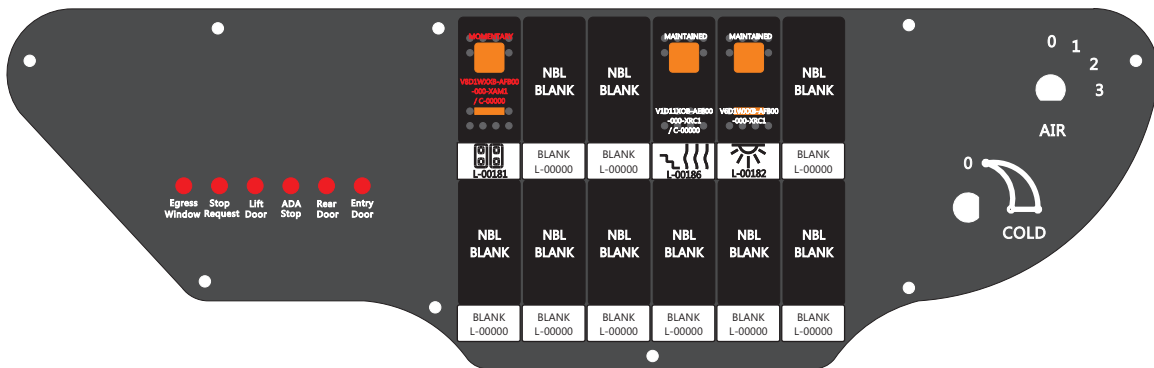

R. C. Tronics Incorporated

2573 East Kercher Road
Goshen, Indiana 46528
Toll Free 1-866-457-7790

Phone 1-574-642-3857
Fax 1-574-642-3858
<http://www.rctronics.com>

RCT-01619-0__00, Relays 4A, 4B, 6A, 6B, 7B.

FAC-01619-00000