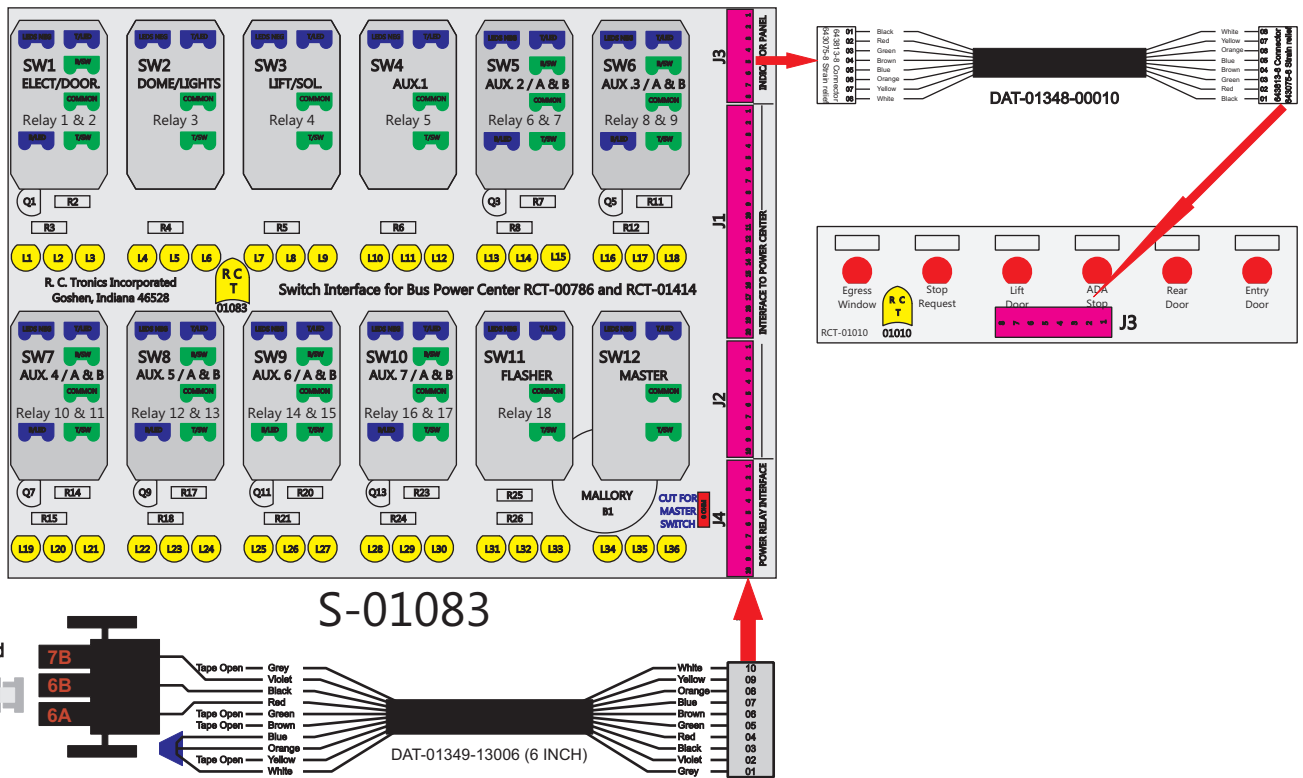

Mate-N-Loc operates relays 6A, 6B & 7B with "IGNITION", on RCT-00786 or RCT-01414.
Bus Power Center connects to J4 on RCT-01083, Dash Switch Center.
Blue, Orange and White Operates 4A, 4B, with "IGNITION".