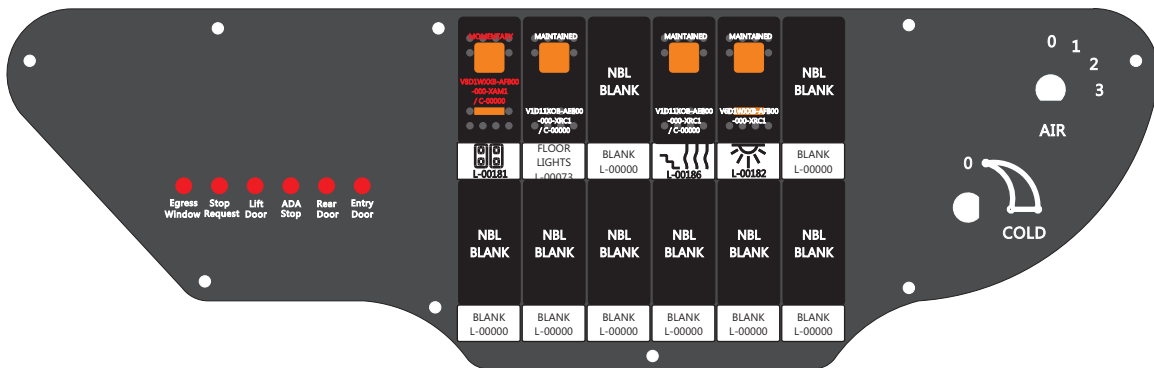

R. C. Tronics Incorporated

2573 East Kercher Road
Goshen, Indiana 46528
Toll Free 1-866-457-7790

Phone 1-574-642-3857
Fax 1-574-642-3858
<http://www.rctronics.com>

RCT-01619-0__01, Relays 4A, 4B, 6A, 6B, 7B.

FAC-01619-00000