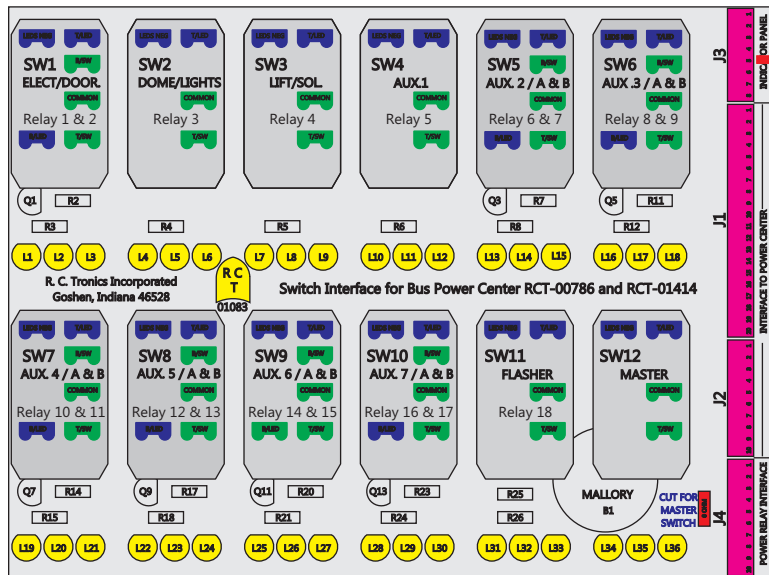

R. C. Tronics Incorporated

2573 East Kercher Road
Goshen, Indiana 46528
Toll Free 1-866-457-7790

Phone 1-574-642-3857
Fax 1-574-642-3858
<http://www.rctronics.com>

RCT-01619-0__01, Relays 4A, 4B, 6A, 6B, 7B.

S-01083

Mate-N-Loc operates relays 6A, 6B & 7B with "IGNITION", on RCT-00786 or RCT-01414,
Bus Power Center connects to J4 on RCT-01083, Dash Switch Center.
Blue, Orange and White Operates 4A, 4B, with "IGNITION".