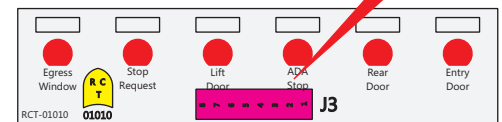

Mate-N-Loc operates relays 6A, 6B & 7B with "IGNITION", on RCT-00786 or RCT-01414,
Bus Power Center connects to J4 on RCT-01083, Dash Switch Center.
Blue, Orange and White Operates 4A, 4B, with "IGNITION".