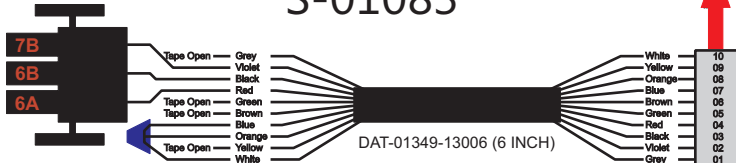

Mate-N-Loc operates relays 6A, 6B & 7B with "IGNITION", on RCT-00786 or RCT-01414,
Bus Power Center connects to J4 on RCT-01083, Dash Switch Center.
Blue, Orange and White Operates 4A, 4B, with "IGNITION".