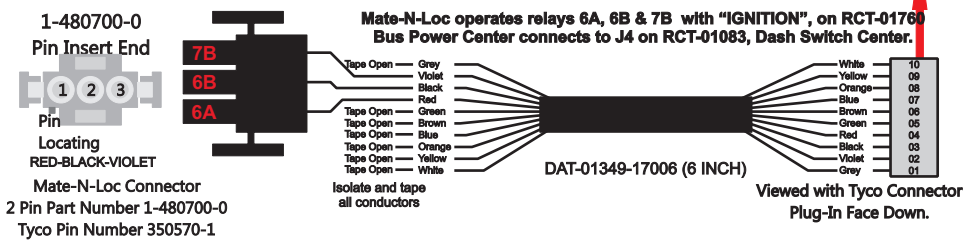

R. C. Tronics Incorporated

2573 East Kercher Road
Goshen, Indiana 46528
Toll Free 1-866-457-7790

Phone 1-574-642-3857
Fax 1-574-642-3858
<http://www.rctronics.com>

RCT-01619-0__02, Relays 4A, 4B, 6A, 6B, 7B.

1-480700-0
Pin Insert End
Pin
Locating
RED-BLACK-VIOLET
Mate-N-Loc Connector
2 Pin Part Number 1-480700-0
Tyco Pin Number 350570-1

Mate-N-Loc operates relays 6A, 6B & 7B with "IGNITION", on RCT-01760 Bus Power Center connects to J4 on RCT-01083, Dash Switch Center.
Isolate and tape all conductors
Viewed with Tyco Connector Plug-In Face Down.