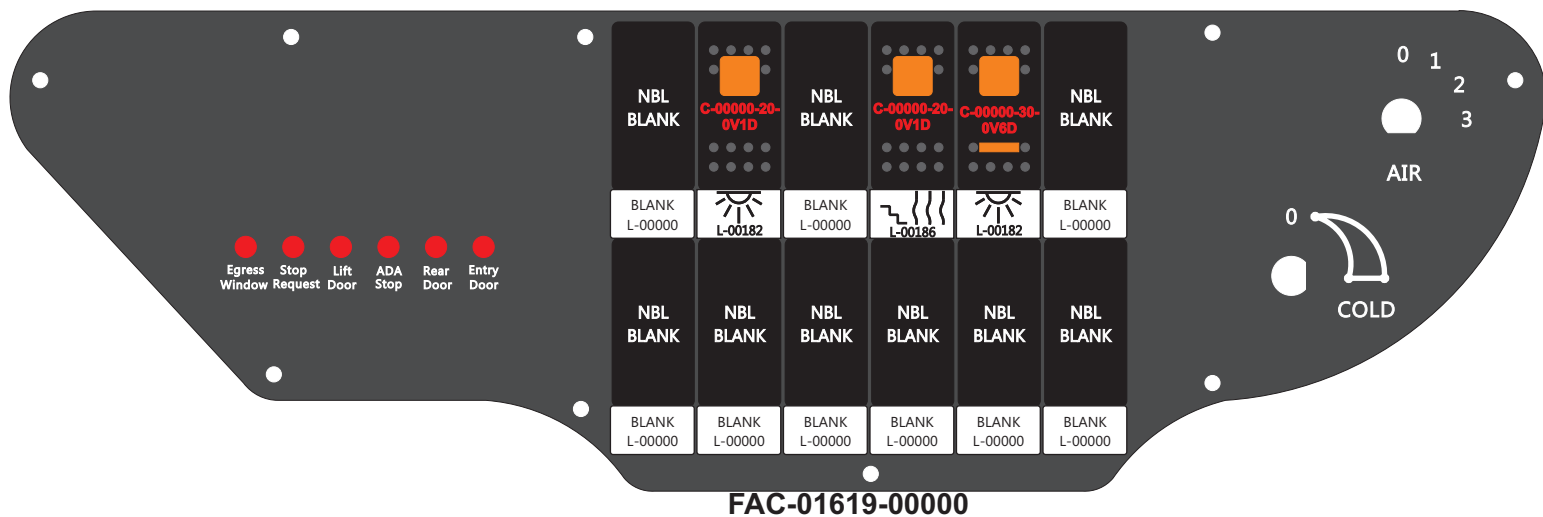

1-480700-0
Pin Insert End
Pin
Locating
RED-BLACK-VIOLET
Mate-N-Loc Connector
2 Pin Part Number 1-480700-0
Tyco Pin Number 350570-1

Mate-N-Loc operates relays 6A, 6B & 7B with "IGNITION", on RCT-01760 Bus Power Center connects to J4 on RCT-01083, Dash Switch Center.
Isolate and tape all conductors
Viewed with Tyco Connector Plug-In Face Down.