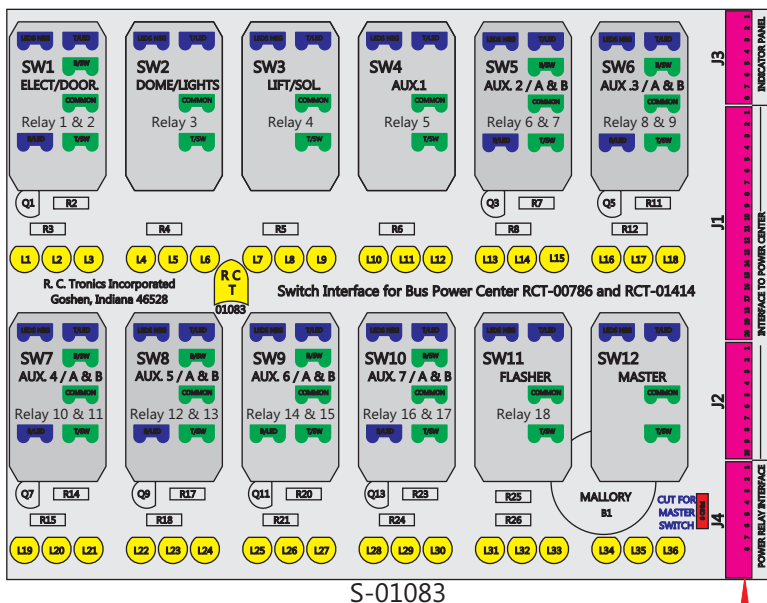

R. C. Tronics Incorporated

2573 East Kercher Road
Goshen, Indiana 46528
Toll Free 1-866-457-7790

Phone 1-574-642-3857
Fax 1-574-642-3858
<http://www.rctronics.com>

RCT-01619-0__02, Relays 4A, 4B, 6A, 6B, 7B.

1-480700-0
Pin Insert End
Pin
Locating
RED-BLACK-VIOLET
Mate-N-Loc Connector
2 Pin Part Number 1-480700-0
Tyco Pin Number 350570-1

Mate-N-Loc operates relays 6A, 6B & 7B with "IGNITION", on RCT-01760 Bus Power Center connects to J4 on RCT-01083, Dash Switch Center.
Isolate and tape all conductors
Viewed with Tyco Connector Plug-In Face Down.