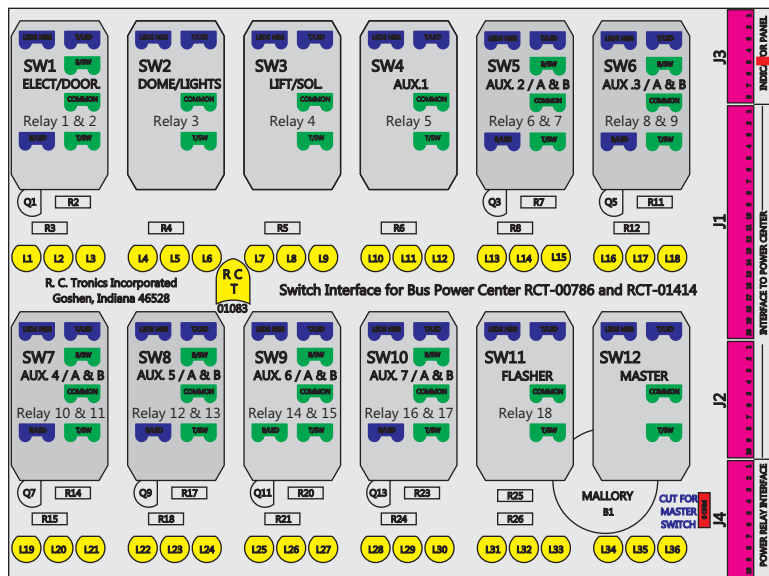

R. C. Tronics Incorporated

2573 East Kercher Road
Goshen, Indiana 46528
Toll Free 1-866-457-7790

Phone 1-574-642-3857
Fax 1-574-642-3858
<http://www.rctronics.com>

RCT-01619-0__02, Relays 4A, 4B, 6A, 6B, 7B.

S-01083

Mate-N-Loc operates relays 6A, 6B & 7B with "IGNITION", on RCT-00786 or RCT-01414,
Bus Power Center connects to J4 on RCT-01083, Dash Switch Center.
Blue, Orange and White Operates 4A, 4B, with "IGNITION".