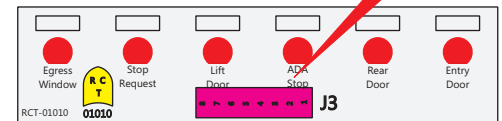

Mate-N-Loc operates relays 6A, 6B & 7B with "IGNITION", on RCT-00786 or RCT-01414,
Bus Power Center connects to J4 on RCT-01083, Dash Switch Center.
Blue, Orange and White Operates 4A, 4B, with "IGNITION".