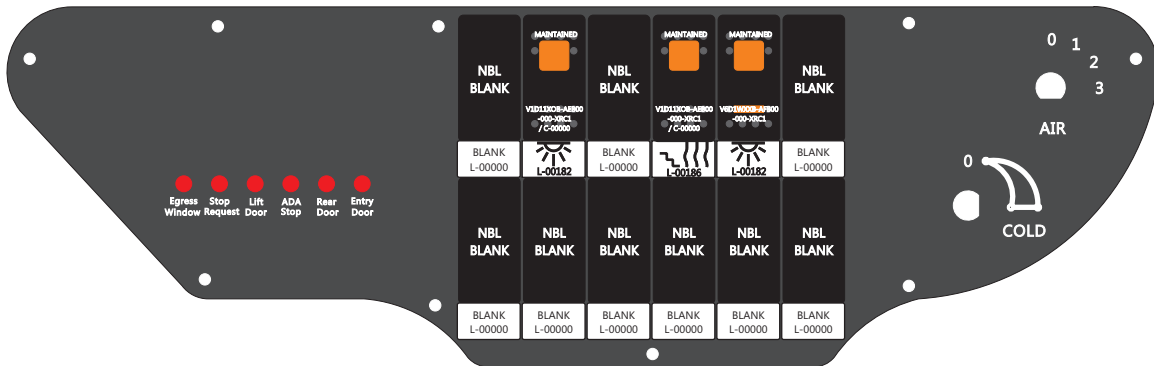

R. C. Tronics Incorporated

2573 East Kercher Road
Goshen, Indiana 46528
Toll Free 1-866-457-7790

Phone 1-574-642-3857
Fax 1-574-642-3858
<http://www.rctronics.com>

RCT-01619-0__02, Relays 4A, 4B, 6A, 6B, 7B.

FAC-01619-00000