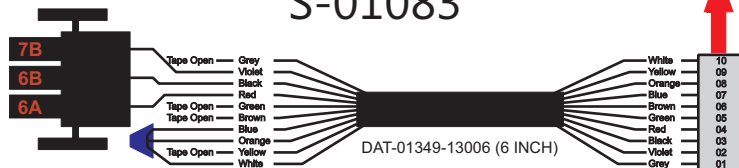

Mate-N-Loc operates relays 6A, 6B & 7B with "IGNITION", on RCT-00786 or RCT-01414,
Bus Power Center connects to J4 on RCT-01083, Dash Switch Center.
Blue, Orange and White Operates 4A, 4B, with "IGNITION".