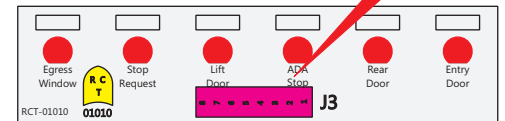

Mate-N-Loc operates relays 6A, 6B & 7B with "IGNITION", on RCT-00786 or RCT-01414,
Bus Power Center connects to J4 on RCT-01083, Dash Switch Center.
Blue, Orange and White Operates 4A, 4B, with "IGNITION".