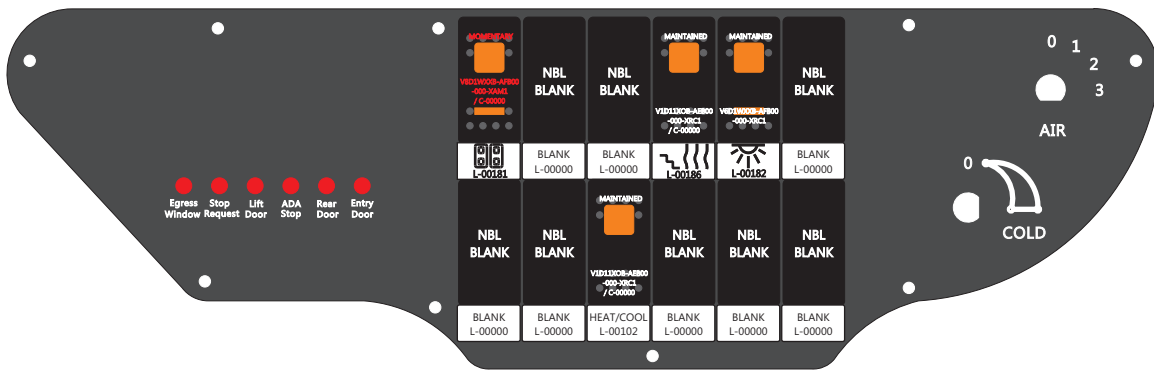

R. C. Tronics Incorporated

2573 East Kercher Road
Goshen, Indiana 46528
Toll Free 1-866-457-7790

Phone 1-574-642-3857
Fax 1-574-642-3858
<http://www.rctronics.com>

RCT-01619-0_03, Relays 4A, 4B, 6A, 6B, 7B.

FAC-01619-00000