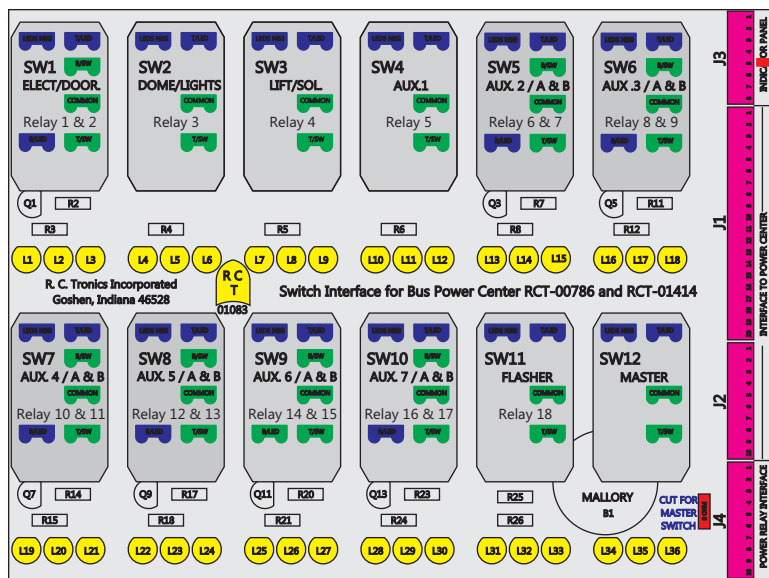

R. C. Tronics Incorporated

2573 East Kercher Road
Goshen, Indiana 46528
Toll Free 1-866-457-7790

Phone 1-574-642-3857
Fax 1-574-642-3858
<http://www.rctronics.com>

RCT-01619-0_03, Relays 4A, 4B, 6A, 6B, 7B.

S-01083

Mate-N-Loc operates relays 6A, 6B & 7B with "IGNITION", on RCT-00786 or RCT-01414,
Bus Power Center connects to J4 on RCT-01083, Dash Switch Center.
Blue, Orange and White Operates 4A, 4B, with "IGNITION".