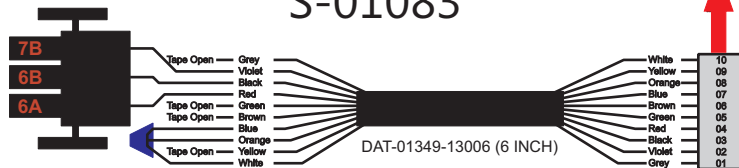

Mate-N-Loc operates relays 6A, 6B & 7B with "IGNITION", on RCT-00786 or RCT-01414,
Bus Power Center connects to J4 on RCT-01083, Dash Switch Center.
Blue, Orange and White Operates 4A, 4B, with "IGNITION".