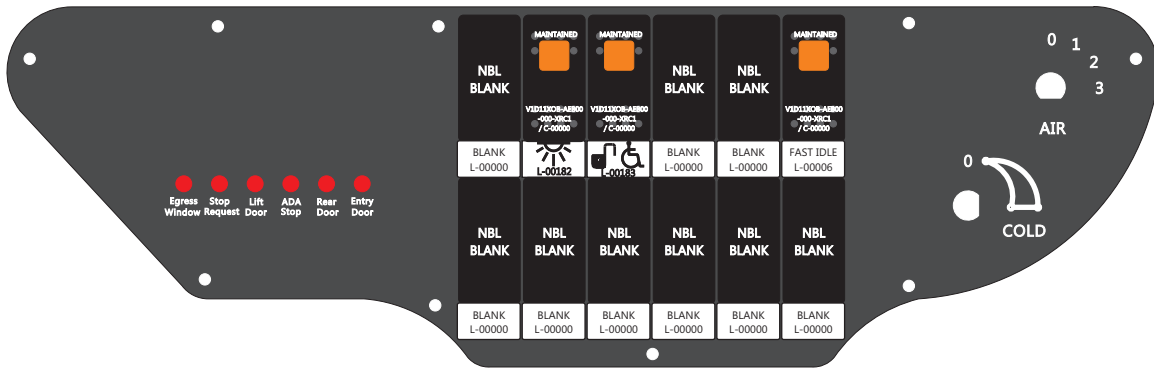

R. C. Tronics Incorporated

2573 East Kercher Road
Goshen, Indiana 46528
Toll Free 1-866-457-7790

Phone 1-574-642-3857
Fax 1-574-642-3858
<http://www.rctronics.com>

RCT-01619-0__04, Relays 4A, 4B, 6A, 6B, 7B.

FAC-01619-00000