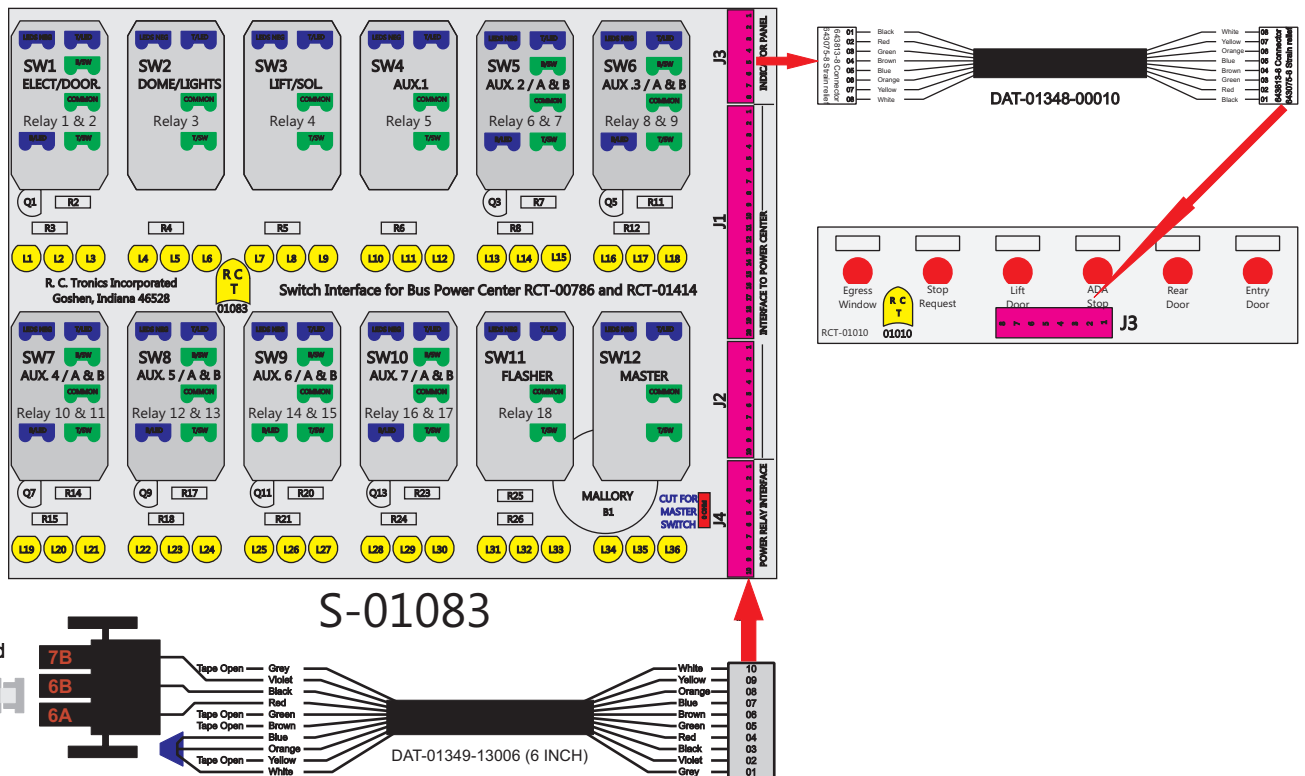

Mate-N-Loc operates relays 6A, 6B & 7B with "IGNITION", on RCT-00786 or RCT-01414,
Bus Power Center connects to J4 on RCT-01083, Dash Switch Center.
Blue, Orange and White Operates 4A, 4B, with "IGNITION".