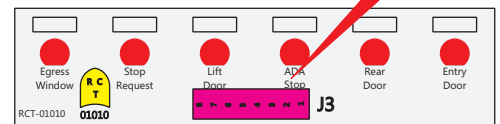

Mate-N-Loc operates relays 6A, 6B & 7B with "IGNITION", on RCT-00786 or RCT-01414,
Bus Power Center connects to J4 on RCT-01083, Dash Switch Center.
Blue, Orange and White Operates 4A, 4B, with "IGNITION".