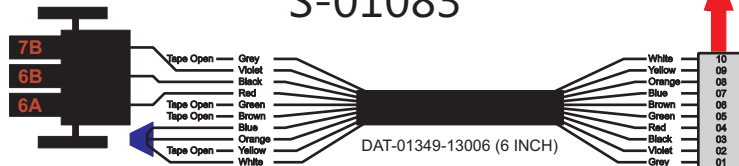

Mate-N-Loc operates relays 6A, 6B & 7B with "IGNITION", on RCT-00786 or RCT-01414,
Bus Power Center connects to J4 on RCT-01083, Dash Switch Center.
Blue, Orange and White Operates 4A, 4B, with "IGNITION".