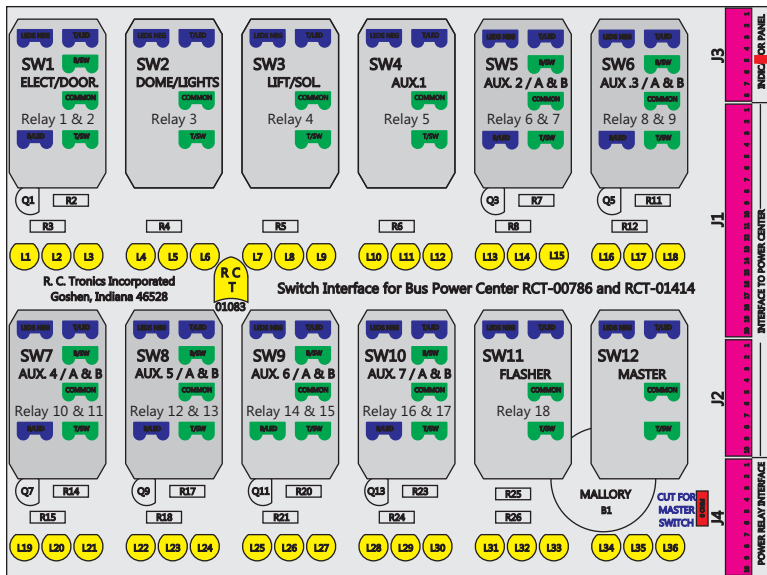

R. C. Tronics Incorporated

2573 East Kercher Road
Goshen, Indiana 46528
Toll Free 1-866-457-7790

Phone 1-574-642-3857
Fax 1-574-642-3858
<http://www.rctronics.com>

RCT-01619-0__05, Relays 4A, 4B, 6A, 6B, 7B.

FAC-01619-00000

S-01083

Mate-N-Loc operates relays 6A, 6B & 7B with "IGNITION", on RCT-00786 or RCT-01414,
Bus Power Center connects to J4 on RCT-01083, Dash Switch Center.
Blue, Orange and White Operates 4A, 4B, with "IGNITION".