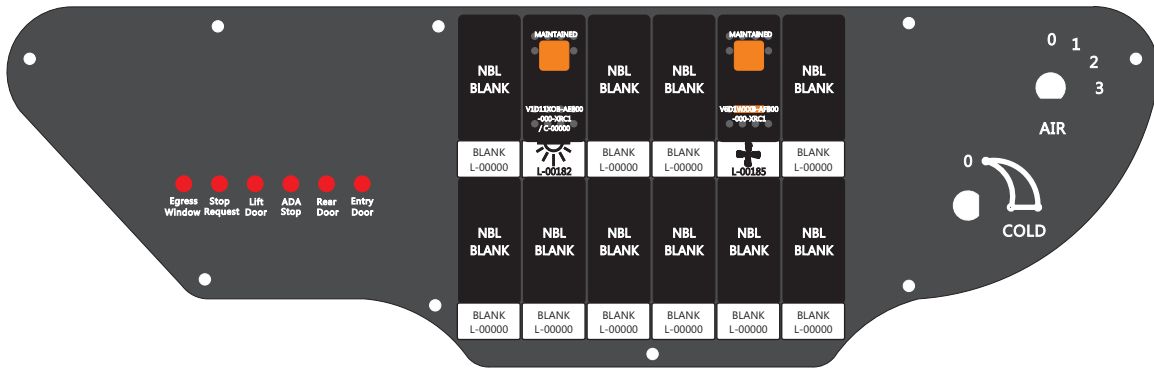

R. C. Tronics Incorporated

2573 East Kercher Road
Goshen, Indiana 46528
Toll Free 1-866-457-7790

Phone 1-574-642-3857
Fax 1-574-642-3858
<http://www.rctronics.com>

RCT-01619-0__05, Relays 4A, 4B, 6A, 6B, 7B.

FAC-01619-00000