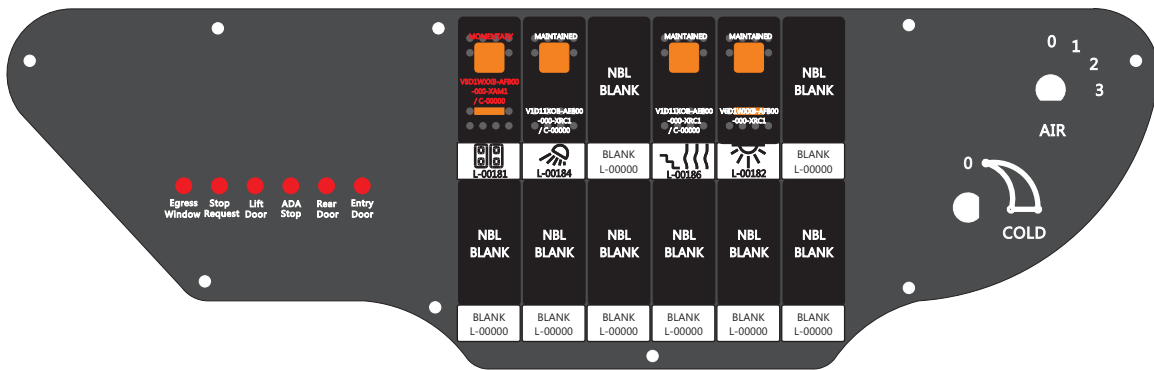

R. C. Tronics Incorporated

2573 East Kercher Road
Goshen, Indiana 46528
Toll Free 1-866-457-7790

Phone 1-574-642-3857
Fax 1-574-642-3858
<http://www.rctronics.com>

RCT-01619-0__06, Relays 4A, 4B, 6A, 6B, 7B.

FAC-01619-00000