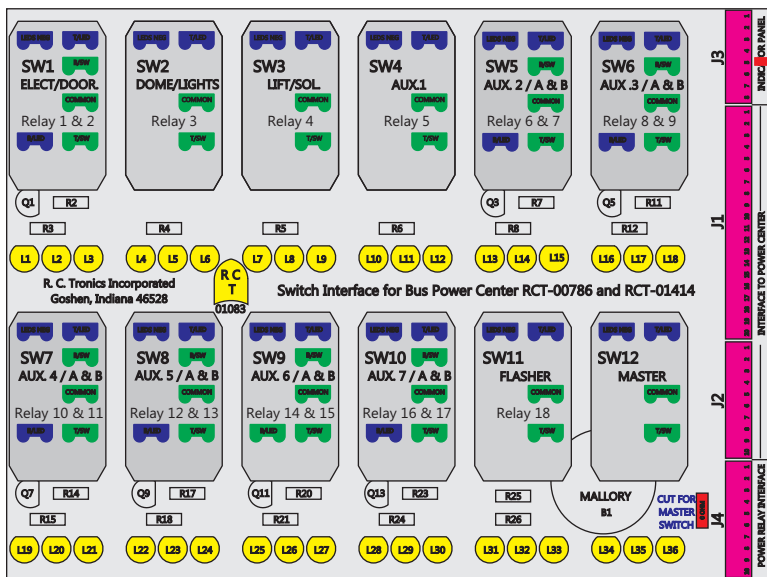

R. C. Tronics Incorporated

2573 East Kercher Road
Goshen, Indiana 46528
Toll Free 1-866-457-7790

Phone 1-574-642-3857
Fax 1-574-642-3858
<http://www.rctronics.com>

RCT-01619-0__06, Relays 4A, 4B, 6A, 6B, 7B.

S-01083

Mate-N-Loc operates relays 6A, 6B & 7B with "IGNITION", on RCT-00786 or RCT-01414,
Bus Power Center connects to J4 on RCT-01083, Dash Switch Center.
Blue, Orange and White Operates 4A, 4B, with "IGNITION".