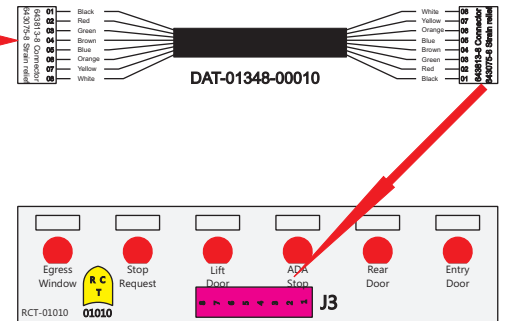

Mate-N-Loc operates relays 6A, 6B & 7B with "IGNITION", on RCT-00786 or RCT-01414,
Bus Power Center connects to J4 on RCT-01083, Dash Switch Center.
Blue, Orange and White Operates 4A, 4B, with "IGNITION".