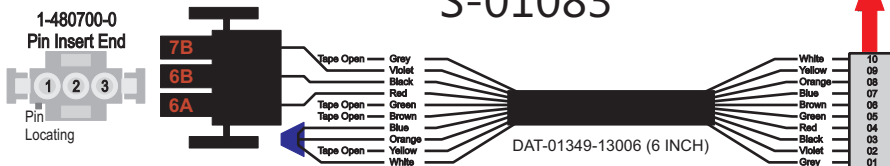

Mate-N-Loc operates relays 6A, 6B & 7B with "IGNITION", on RCT-00786 or RCT-01414,
Bus Power Center connects to J4 on RCT-01083, Dash Switch Center.
Blue, Orange and White Operates 4A, 4B, with "IGNITION".