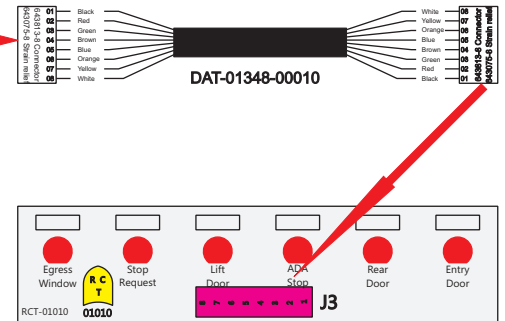

Mate-N-Loc operates relays 6A, 6B & 7B with "IGNITION", on RCT-00786 or RCT-01414,
Bus Power Center connects to J4 on RCT-01083, Dash Switch Center.
Blue, Orange and White Operates 4A, 4B, with "IGNITION".