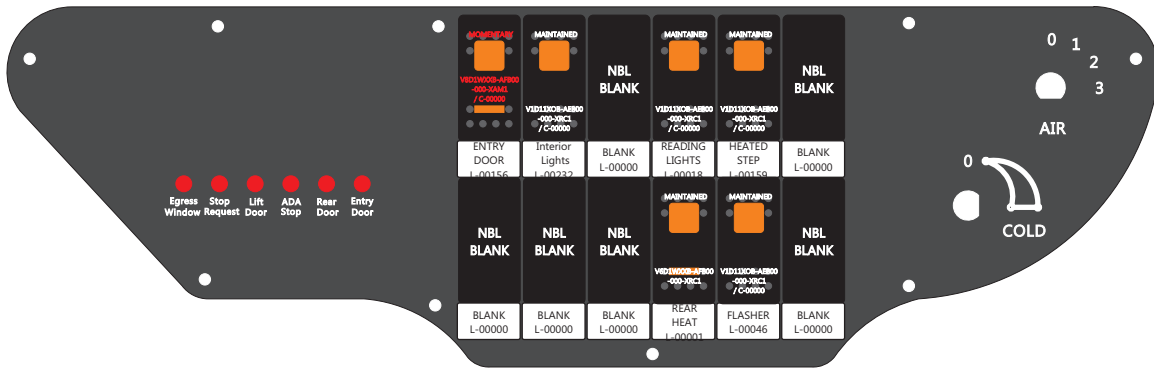

R. C. Tronics Incorporated

2573 East Kercher Road
Goshen, Indiana 46528
Toll Free 1-866-457-7790

Phone 1-574-642-3857
Fax 1-574-642-3858
<http://www.rctronics.com>

RCT-01619-0__07, Relays 4A, 4B, 6A, 6B, 7B.

FAC-01619-00000