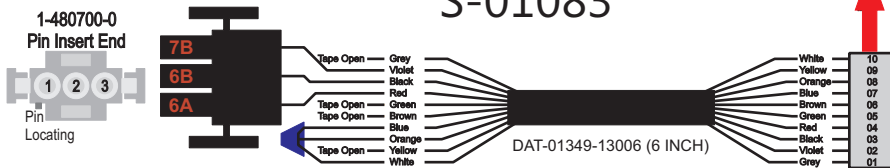

Mate-N-Loc operates relays 6A, 6B & 7B with "IGNITION", on RCT-00786 or RCT-01414,
Bus Power Center connects to J4 on RCT-01083, Dash Switch Center.
Blue, Orange and White Operates 4A, 4B, with "IGNITION".