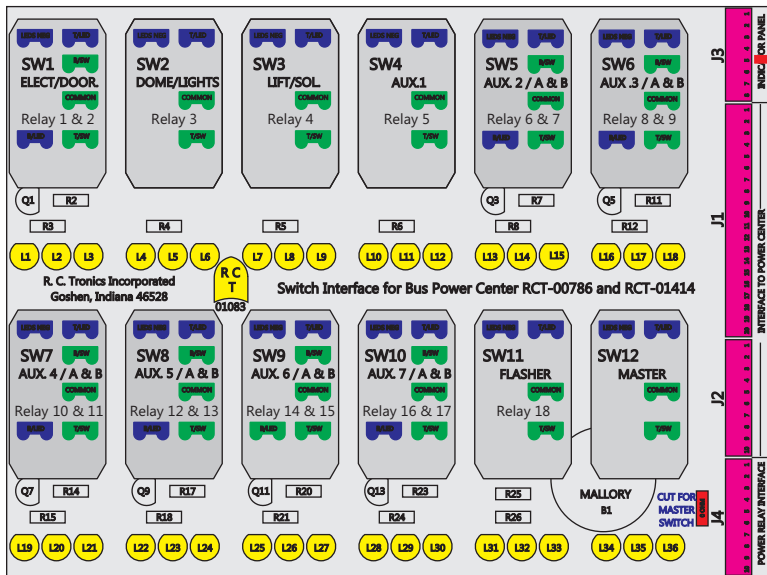

R. C. Tronics Incorporated

2573 East Kercher Road
Goshen, Indiana 46528
Toll Free 1-866-457-7790

Phone 1-574-642-3857
Fax 1-574-642-3858
<http://www.rctronics.com>

RCT-01619-0__07, Relays 4A, 4B, 6A, 6B, 7B.

S-01083

Mate-N-Loc operates relays 6A, 6B & 7B with "IGNITION", on RCT-00786 or RCT-01414,
Bus Power Center connects to J4 on RCT-01083, Dash Switch Center.
Blue, Orange and White Operates 4A, 4B, with "IGNITION".