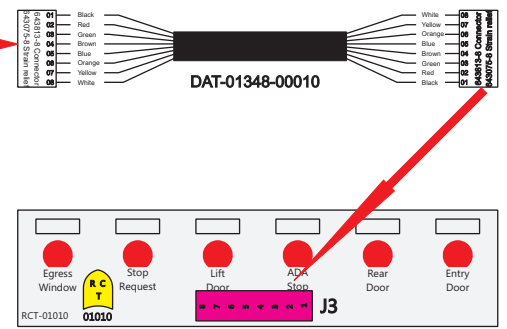

Mate-Loc operates relays 6A, 6B & 7B with "IGNITION", on RCT-00786 or RCT-01414,
Bus Power Center connects to J4 on RCT-01083, Dash Switch Center.
Blue, Orange and White Operates 4A, 4B, with "IGNITION".