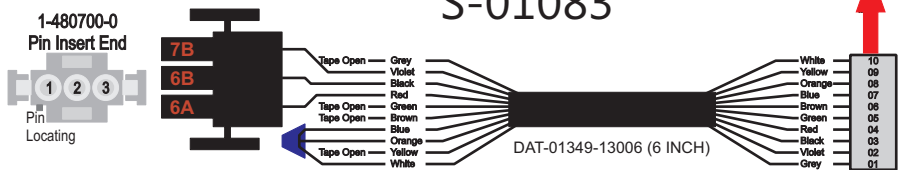

Mate-Loc operates relays 6A, 6B & 7B with "IGNITION", on RCT-00786 or RCT-01414,
Bus Power Center connects to J4 on RCT-01083, Dash Switch Center.
Blue, Orange and White Operates 4A, 4B, with "IGNITION".