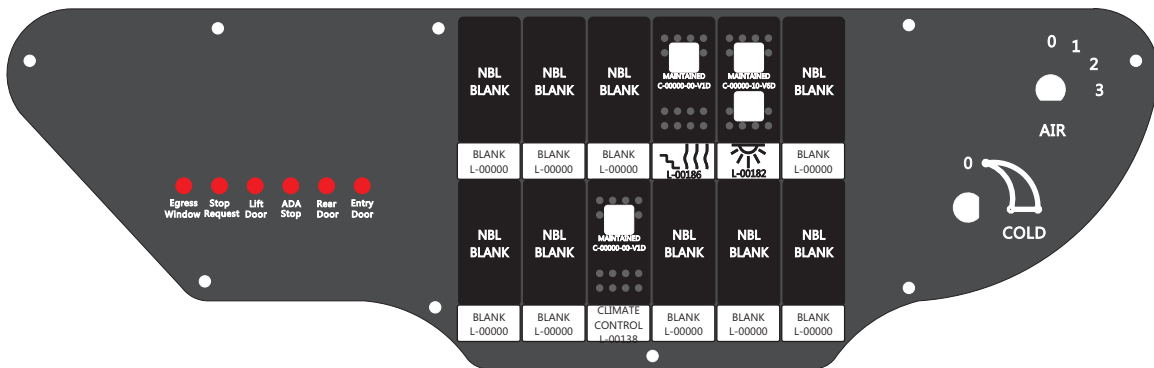

R. C. Tronics Incorporated

2573 East Kercher Road
Goshen, Indiana 46528
Toll Free 1-866-457-7790

Phone 1-574-642-3857
Fax 1-574-642-3858
<http://www.rctronics.com>

RCT-01619-0__08, Relays 4A, 4B, 6A, 6B, 7B.

FAC-01619-00000