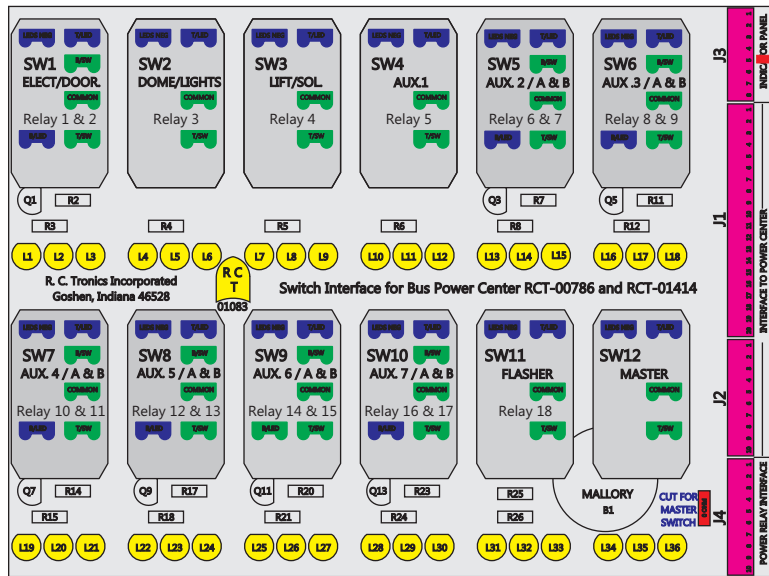

R. C. Tronics Incorporated

2573 East Kercher Road
Goshen, Indiana 46528
Toll Free 1-866-457-7790

Phone 1-574-642-3857
Fax 1-574-642-3858
<http://www.rctronics.com>

RCT-01619-0__08, Relays 4A, 4B, 6A, 6B, 7B.

S-01083

Mate-Loc operates relays 6A, 6B & 7B with "IGNITION", on RCT-00786 or RCT-01414,
Bus Power Center connects to J4 on RCT-01083, Dash Switch Center.
Blue, Orange and White Operates 4A, 4B, with "IGNITION".