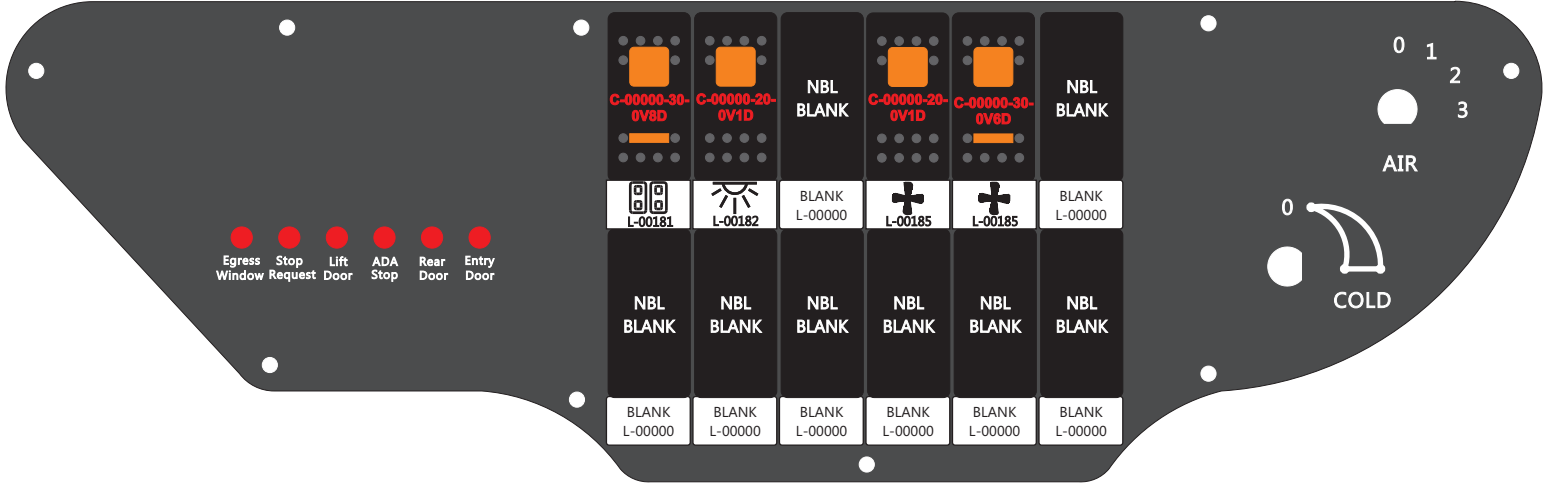

FAC-01619-00000

Mate-N-Loc Connector
2 Pin Part Number 1-480700-0
Tyco Pin Number 350570-1

Mate-N-Loc operates relays 6A, 6B & 7B with "IGNITION", on RCT-01760
Bus Power Center connects to J4 on RCT-01083, Dash Switch Center.