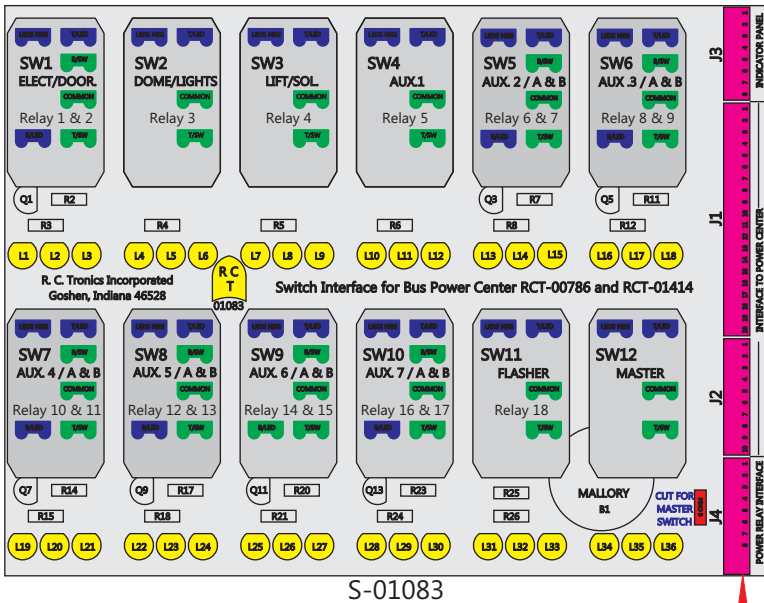

R. C. Tronics Incorporated

2573 East Kercher Road
Goshen, Indiana 46528
Toll Free 1-866-457-7790

Phone 1-574-642-3857
Fax 1-574-642-3858
<http://www.rctronics.com>

RCT-01619-0__09, Relays 4A, 4B, 6A, 6B, 7B.

FAC-01619-00000

Mate-N-Loc Connector
2 Pin Part Number 1-480700-0
Tyco Pin Number 350570-1

Mate-N-Loc operates relays 6A, 6B & 7B with "IGNITION", on RCT-01760
Bus Power Center connects to J4 on RCT-01083, Dash Switch Center.