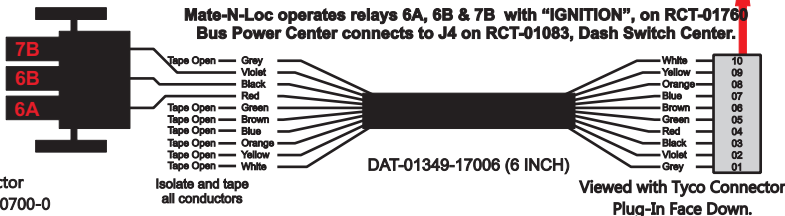

R. C. Tronics Incorporated

2573 East Kercher Road
Goshen, Indiana 46528
Toll Free 1-866-457-7790

Phone 1-574-642-3857
Fax 1-574-642-3858
<http://www.rctronics.com>

RCT-01619-0__09, Relays 4A, 4B, 6A, 6B, 7B.

FAC-01619-00000

Mate-N-Loc Connector
2 Pin Part Number 1-480700-0
Tyco Pin Number 350570-1

Mate-N-Loc operates relays 6A, 6B & 7B with "IGNITION", on RCT-01760
Bus Power Center connects to J4 on RCT-01083, Dash Switch Center.