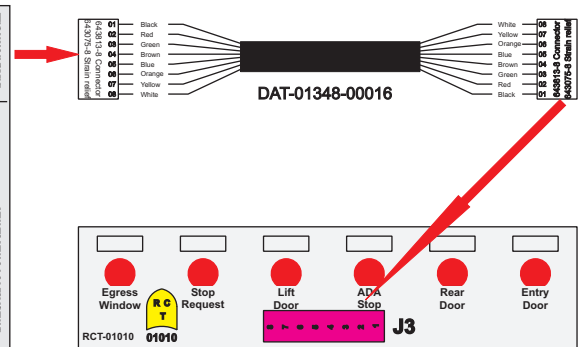

R. C. Tronics Incorporated

2573 East Kercher Road
Goshen, Indiana 46528
Toll Free 1-866-457-7790

Phone 1-574-642-3857
Fax 1-574-642-3858
<http://www.rctronics.com>

RCT-01619-0__09, Relays 4A, 4B, 6A, 6B, 7B.

FAC-01619-00000

Mate-N-Loc Connector
2 Pin Part Number 1-480700-0
Tyco Pin Number 350570-1

Mate-N-Loc operates relays 6A, 6B & 7B with "IGNITION", on RCT-01760
Bus Power Center connects to J4 on RCT-01083, Dash Switch Center.