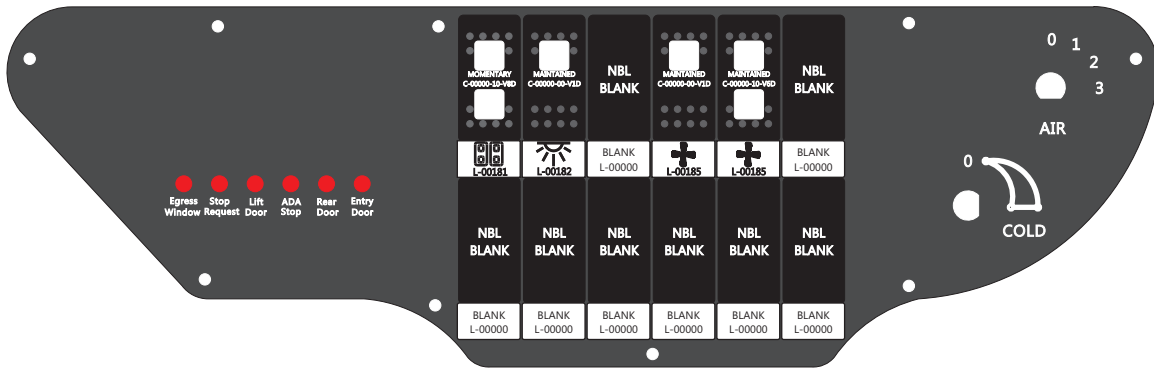

R. C. Tronics Incorporated

2573 East Kercher Road
Goshen, Indiana 46528
Toll Free 1-866-457-7790

Phone 1-574-642-3857
Fax 1-574-642-3858
<http://www.rctronics.com>

RCT-01619-0__09, Relays 4A, 4B, 6A, 6B, 7B.

FAC-01619-00000