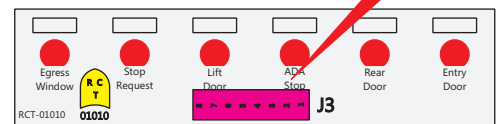

Mate-N-Loc operates relays 6A, 6B & 7B with "IGNITION", on RCT-00786 or RCT-01414,
Bus Power Center connects to J4 on RCT-01083, Dash Switch Center.
Blue, Orange and White Operates 4A, 4B, with "IGNITION".