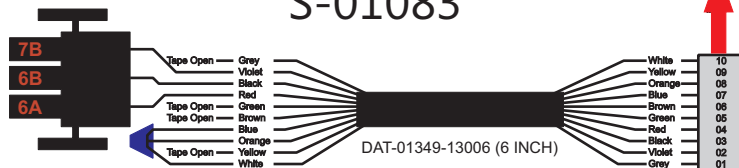

Mate-N-Loc operates relays 6A, 6B & 7B with "IGNITION", on RCT-00786 or RCT-01414,
Bus Power Center connects to J4 on RCT-01083, Dash Switch Center.
Blue, Orange and White Operates 4A, 4B, with "IGNITION".