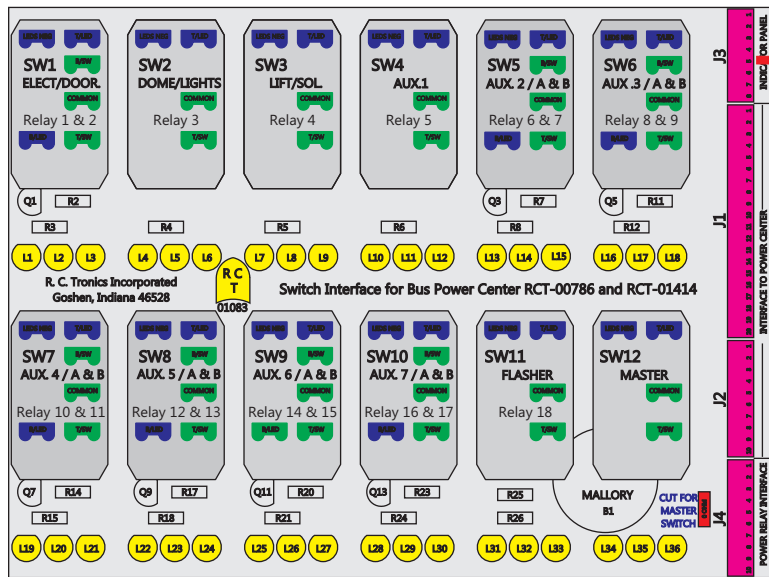

R. C. Tronics Incorporated

2573 East Kercher Road
Goshen, Indiana 46528
Toll Free 1-866-457-7790

Phone 1-574-642-3857
Fax 1-574-642-3858
<http://www.rctronics.com>

RCT-01619-0__09, Relays 4A, 4B, 6A, 6B, 7B.

S-01083

Mate-N-Loc operates relays 6A, 6B & 7B with "IGNITION", on RCT-00786 or RCT-01414,
Bus Power Center connects to J4 on RCT-01083, Dash Switch Center.
Blue, Orange and White Operates 4A, 4B, with "IGNITION".