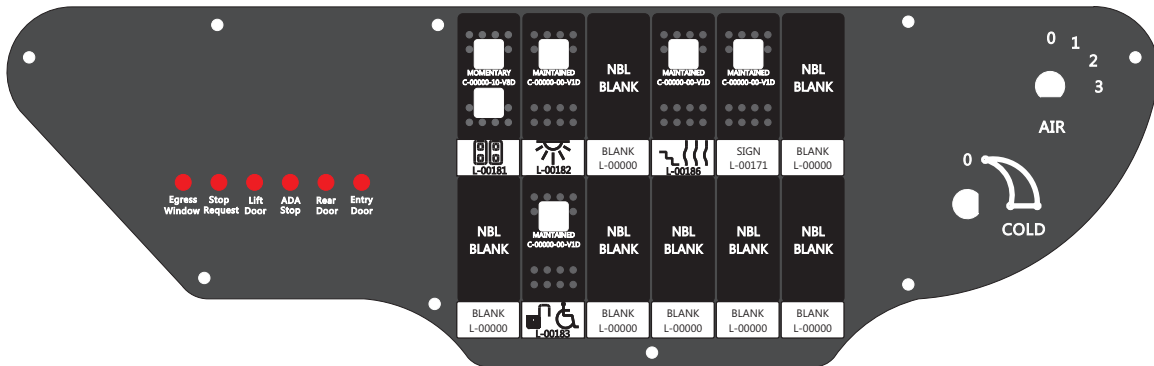

R. C. Tronics Incorporated

2573 East Kercher Road
Goshen, Indiana 46528
Toll Free 1-866-457-7790

Phone 1-574-642-3857
Fax 1-574-642-3858
<http://www.rctronics.com>

RCT-01619-0__10, Relays 4A, 4B, 6A, 6B, 7B.

FAC-01619-00000