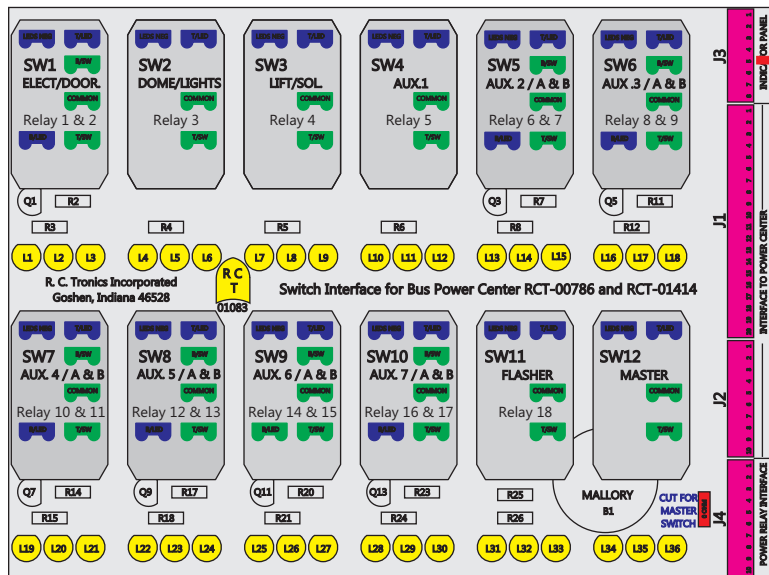

R. C. Tronics Incorporated

2573 East Kercher Road
Goshen, Indiana 46528
Toll Free 1-866-457-7790

Phone 1-574-642-3857
Fax 1-574-642-3858
<http://www.rctronics.com>

RCT-01619-0__10, Relays 4A, 4B, 6A, 6B, 7B.

S-01083

Mate-N-Loc operates relays 6A, 6B & 7B with "IGNITION", on RCT-00786 or RCT-01414,
Bus Power Center connects to J4 on RCT-01083, Dash Switch Center.
Blue, Orange and White Operates 4A, 4B, with "IGNITION".