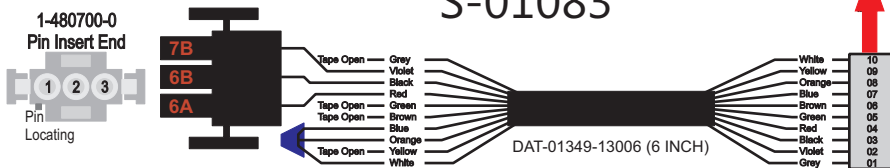

Mate-N-Loc operates relays 6A, 6B & 7B with "IGNITION", on RCT-00786 or RCT-01414,
Bus Power Center connects to J4 on RCT-01083, Dash Switch Center.
Blue, Orange and White Operates 4A, 4B, with "IGNITION".