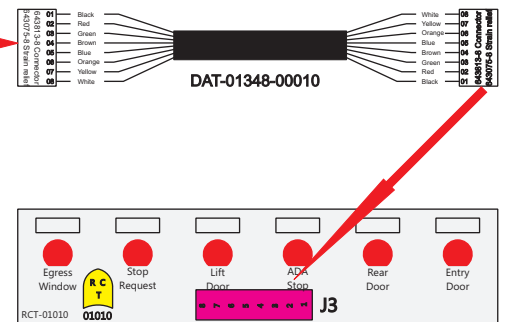

Mate-N-Loc operates relays 6A, 6B & 7B with "IGNITION", on RCT-00786 or RCT-01414,
Bus Power Center connects to J4 on RCT-01083, Dash Switch Center.
Blue, Orange and White Operates 4A, 4B, with "IGNITION".