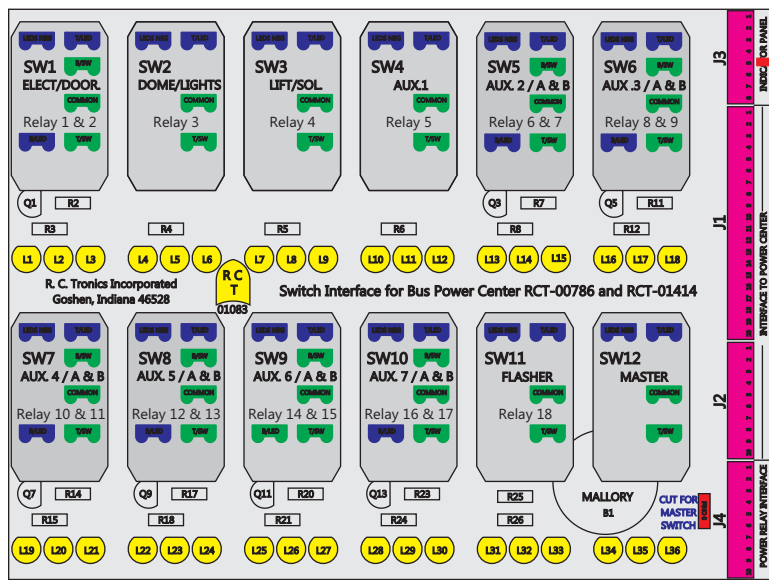

R. C. Tronics Incorporated

2573 East Kercher Road
Goshen, Indiana 46528
Toll Free 1-866-457-7790

Phone 1-574-642-3857
Fax 1-574-642-3858
<http://www.rctronics.com>

RCT-01619-0__11, Relays 4A, 4B, 6A, 6B, 7B.

S-01083

Mate-N-Loc operates relays 6A, 6B & 7B with "IGNITION", on RCT-00786 or RCT-01414,
Bus Power Center connects to J4 on RCT-01083, Dash Switch Center.
Blue, Orange and White Operates 4A, 4B, with "IGNITION".