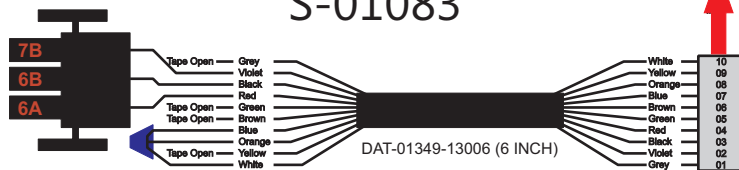

Mate-N-Loc operates relays 6A, 6B & 7B with "IGNITION", on RCT-00786 or RCT-01414,
Bus Power Center connects to J4 on RCT-01083, Dash Switch Center.
Blue, Orange and White Operates 4A, 4B, with "IGNITION".