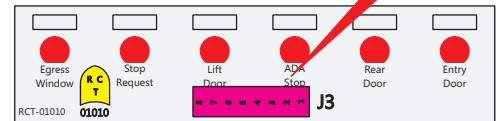

Mate-N-Loc operates relays 6A, 6B & 7B with "IGNITION", on RCT-00786 or RCT-01414,
Bus Power Center connects to J4 on RCT-01083, Dash Switch Center.
Blue, Orange and White Operates 4A, 4B, with "IGNITION".