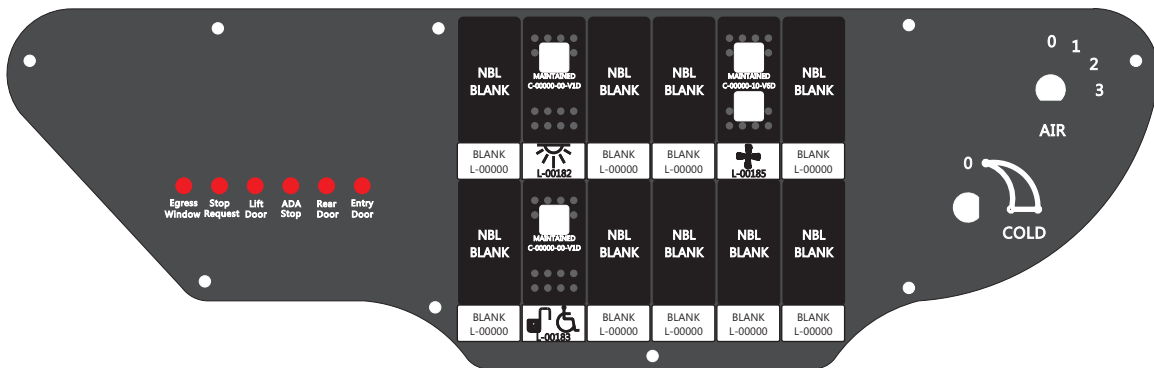

R. C. Tronics Incorporated

2573 East Kercher Road
Goshen, Indiana 46528
Toll Free 1-866-457-7790

Phone 1-574-642-3857
Fax 1-574-642-3858
<http://www.rctronics.com>

RCT-01619-0__11, Relays 4A, 4B, 6A, 6B, 7B.

FAC-01619-00000