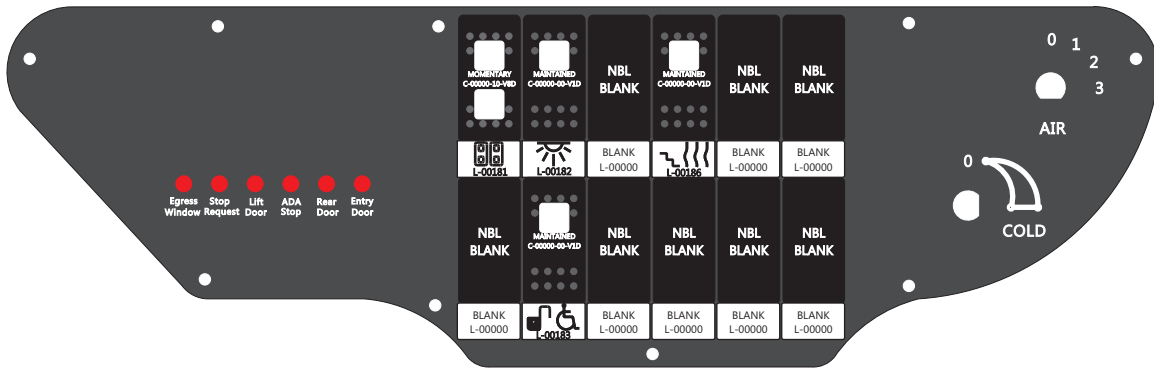

R. C. Tronics Incorporated

2573 East Kercher Road
Goshen, Indiana 46528
Toll Free 1-866-457-7790

Phone 1-574-642-3857
Fax 1-574-642-3858
<http://www.rctronics.com>

RCT-01619-0__12, Relays 4A, 4B, 6A, 6B, 7B.

FAC-01619-00000