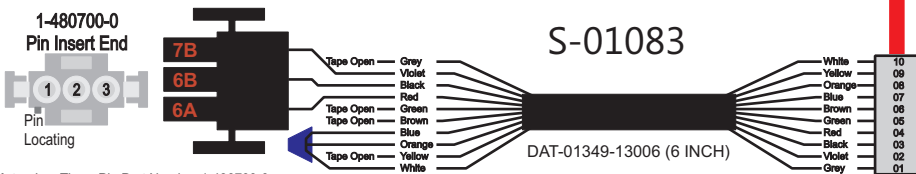

Wire Nut Together
Operates 4/A & 4/B.