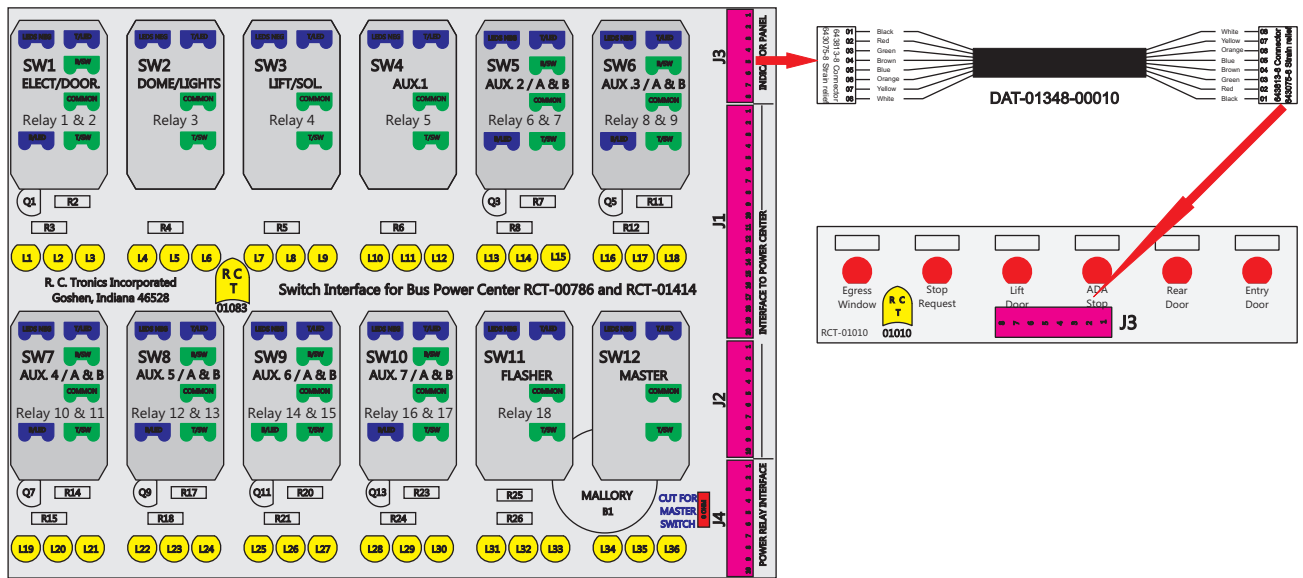

R. C. Tronics Incorporated

2573 East Kercher Road
Goshen, Indiana 46528
Toll Free 1-866-457-7790

Phone 1-574-642-3857
Fax 1-574-642-3858
<http://www.rctronics.com>

RCT-01619-0__12, Relays 4A, 4B, 6A, 6B, 7B.

FAC-01619-00000

S-01083

Wire Nut Together
Operates 4/A & 4/B.