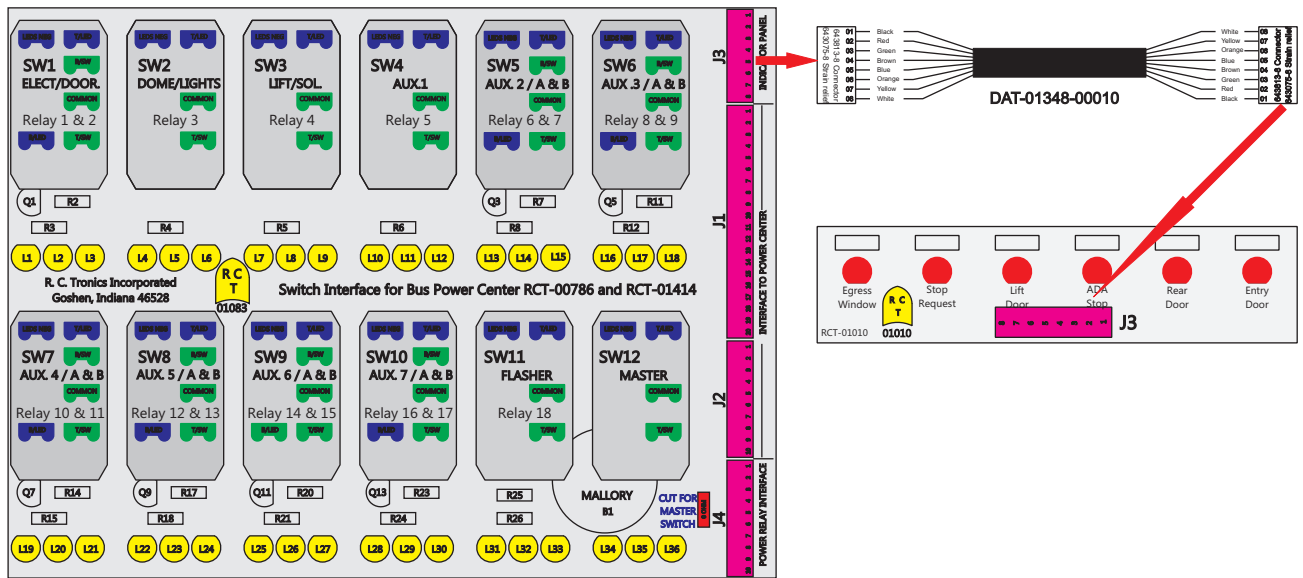

R. C. Tronics Incorporated

2573 East Kercher Road
Goshen, Indiana 46528
Toll Free 1-866-457-7790

Phone 1-574-642-3857
Fax 1-574-642-3858
<http://www.rctronics.com>

RCT-01619-0__13, Relays 4A, 4B, 6A, 6B, 7B.

S-01083

Wire Nut Together
Operates 4/A & 4/B.