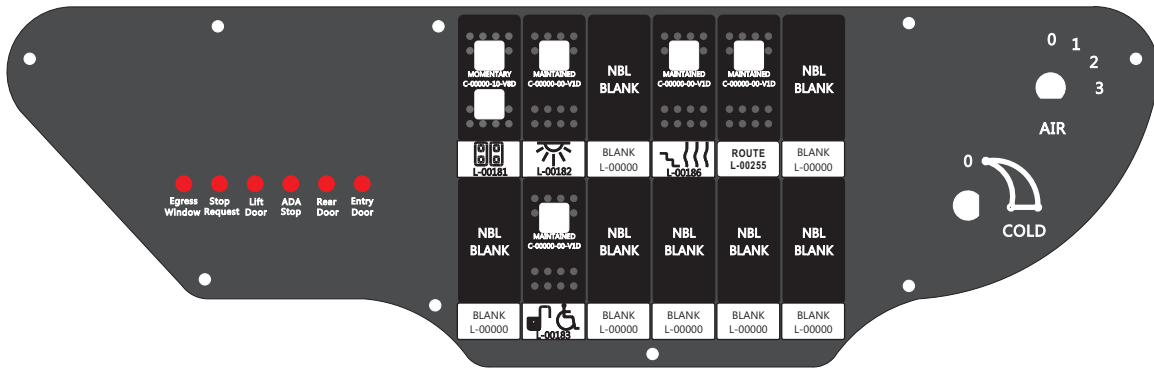

R. C. Tronics Incorporated

2573 East Kercher Road
Goshen, Indiana 46528
Toll Free 1-866-457-7790

Phone 1-574-642-3857
Fax 1-574-642-3858
<http://www.rctronics.com>

RCT-01619-0__13, Relays 4A, 4B, 6A, 6B, 7B.

FAC-01619-00000