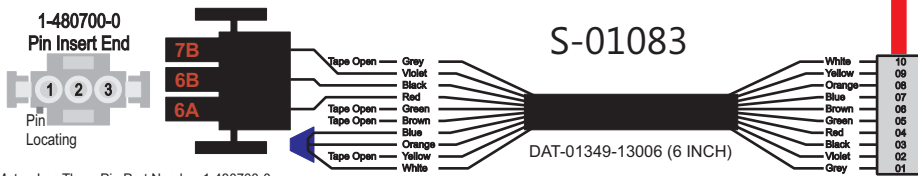

S-01083

Wire Nut Together
Operates 4/A & 4/B.