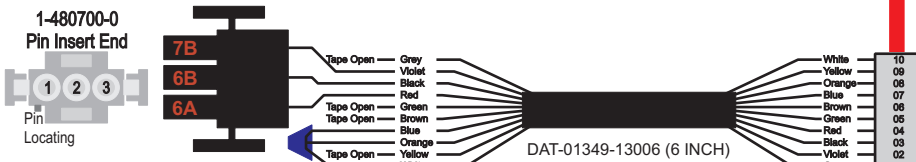

R. C. Tronics Incorporated

2573 East Kercher Road
Goshen, Indiana 46528
Toll Free 1-866-457-7790

Phone 1-574-642-3857
Fax 1-574-642-3858
<http://www.rctronics.com>

RCT-01619-0__14, Relays 4A, 4B, 6A, 6B, 7B.

S-01083

Wire Nut Together
Operates 4/A & 4/B.