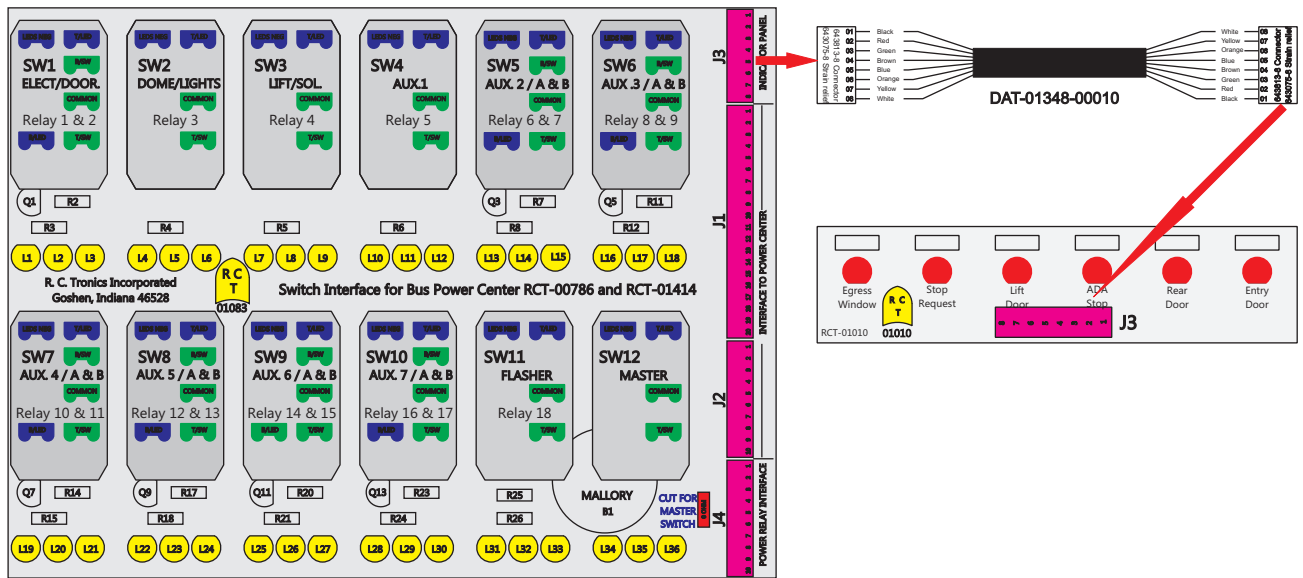

R. C. Tronics Incorporated

2573 East Kercher Road
Goshen, Indiana 46528
Toll Free 1-866-457-7790

Phone 1-574-642-3857
Fax 1-574-642-3858
<http://www.rctronics.com>

RCT-01619-0__14, Relays 4A, 4B, 6A, 6B, 7B.

S-01083

Wire Nut Together
Operates 4/A & 4/B.