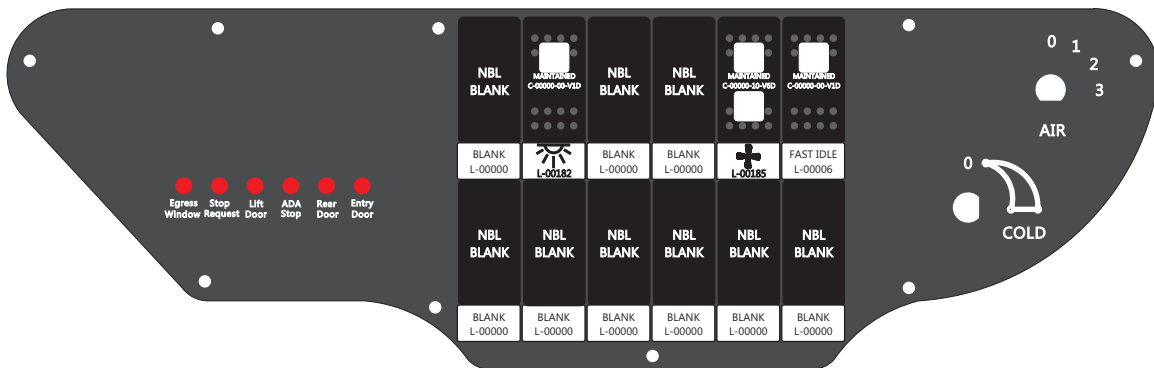

R. C. Tronics Incorporated

2573 East Kercher Road
Goshen, Indiana 46528
Toll Free 1-866-457-7790

Phone 1-574-642-3857
Fax 1-574-642-3858
<http://www.rctronics.com>

RCT-01619-0__14, Relays 4A, 4B, 6A, 6B, 7B.

FAC-01619-00000